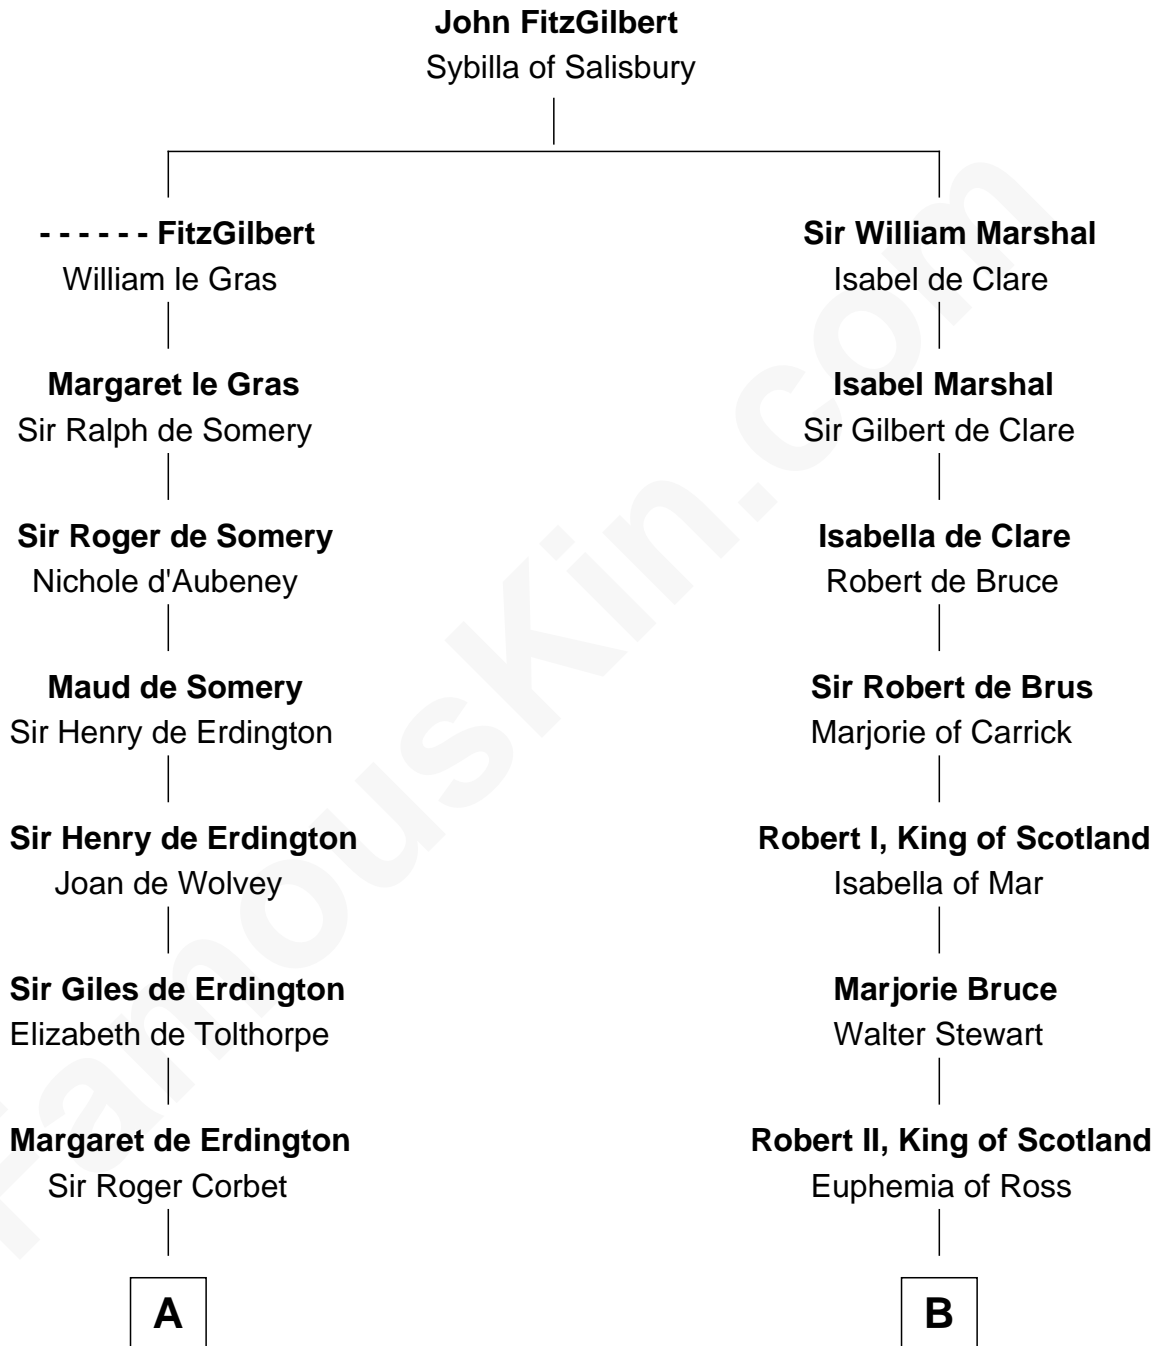

# FamousKin.com Relationship Chart of

**John Hancock**

*Signer of the Declaration of Independence*

18th cousin of

**Major John Pitcairn**

*British Commander at Battle of Lexington*

**C**

**Rev. John Hancock**

Mary Hawke

**John Hancock**

*Signer of Declaration of Independence*

**D**

**Katherine Hamilton**

Rev. David Pitcairn

**Major John Pitcairn**

*British Commander at Lexington*