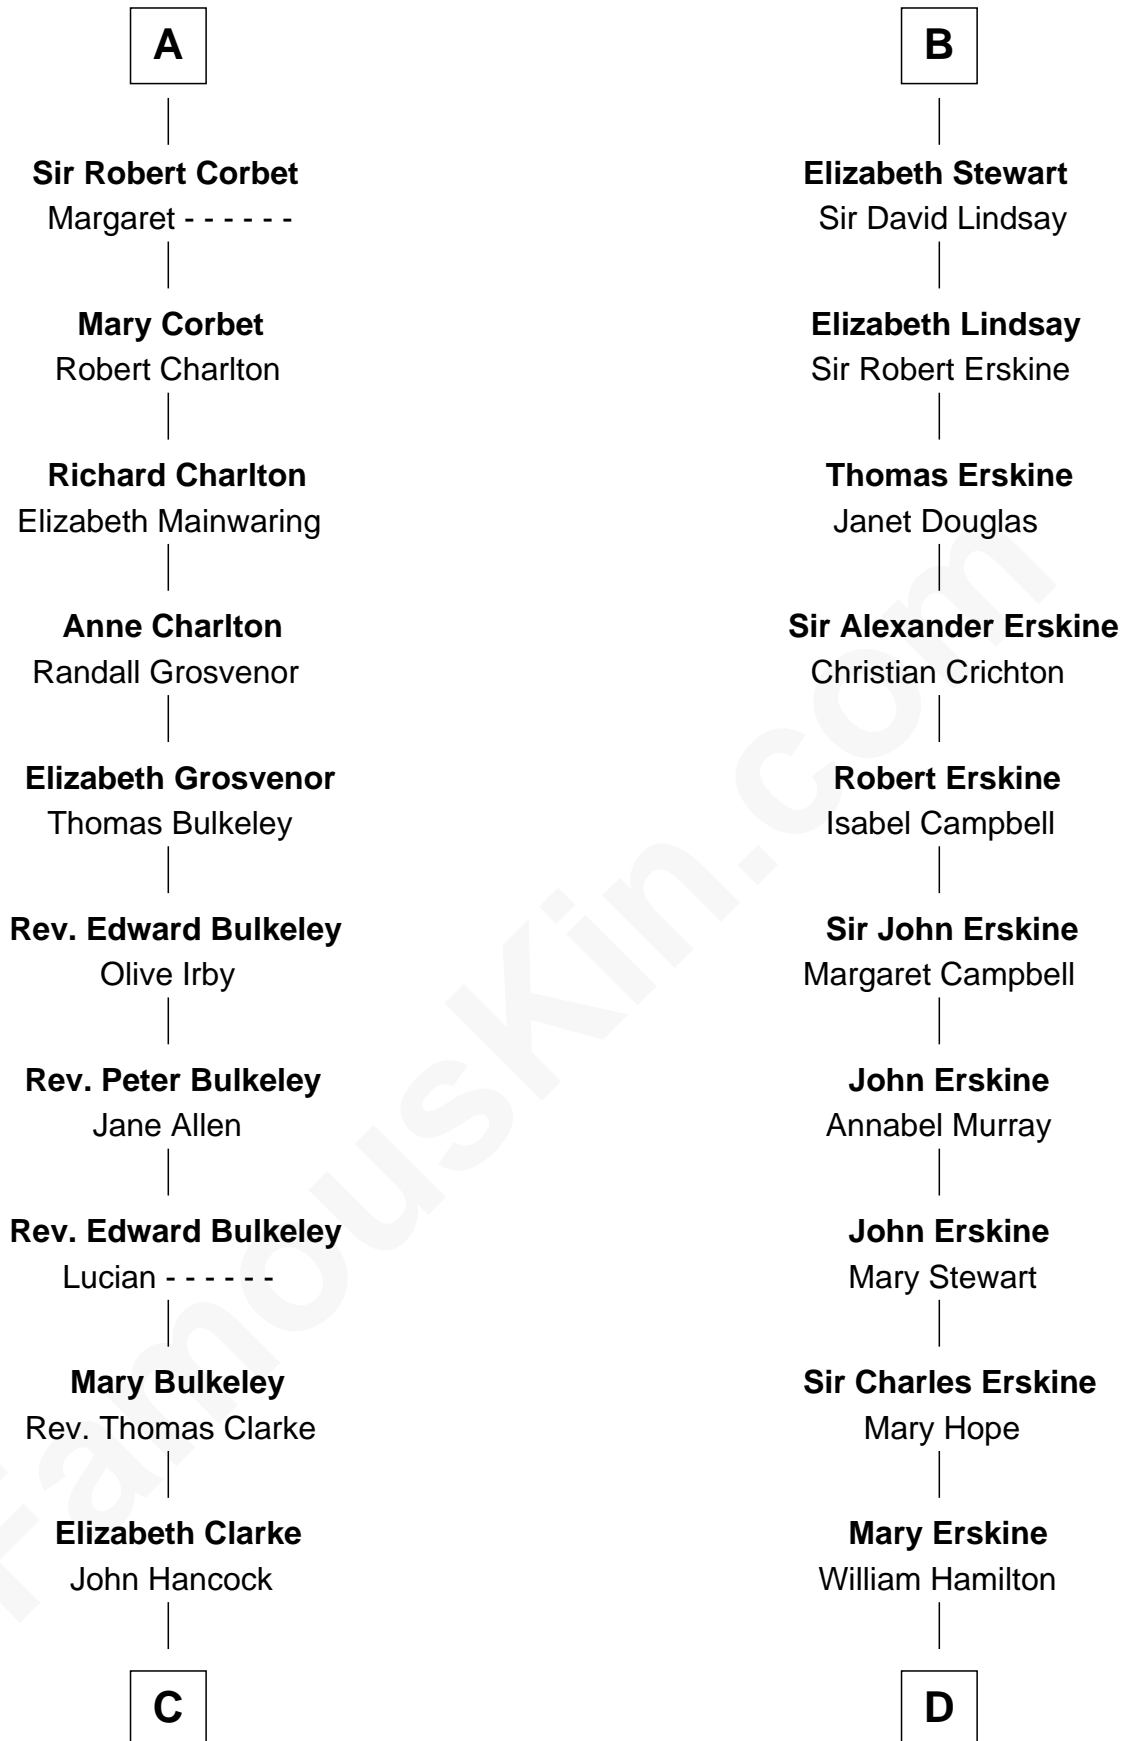

# FamousKin.com Relationship Chart of

**John Hancock**

*Signer of the Declaration of Independence*

18th cousin of

**Major John Pitcairn**

*British Commander at Battle of Lexington*

**C**

**Rev. John Hancock**

Mary Hawke

**John Hancock**

*Signer of Declaration of Independence*

**D**

**Katherine Hamilton**

Rev. David Pitcairn

**Major John Pitcairn**

*British Commander at Lexington*