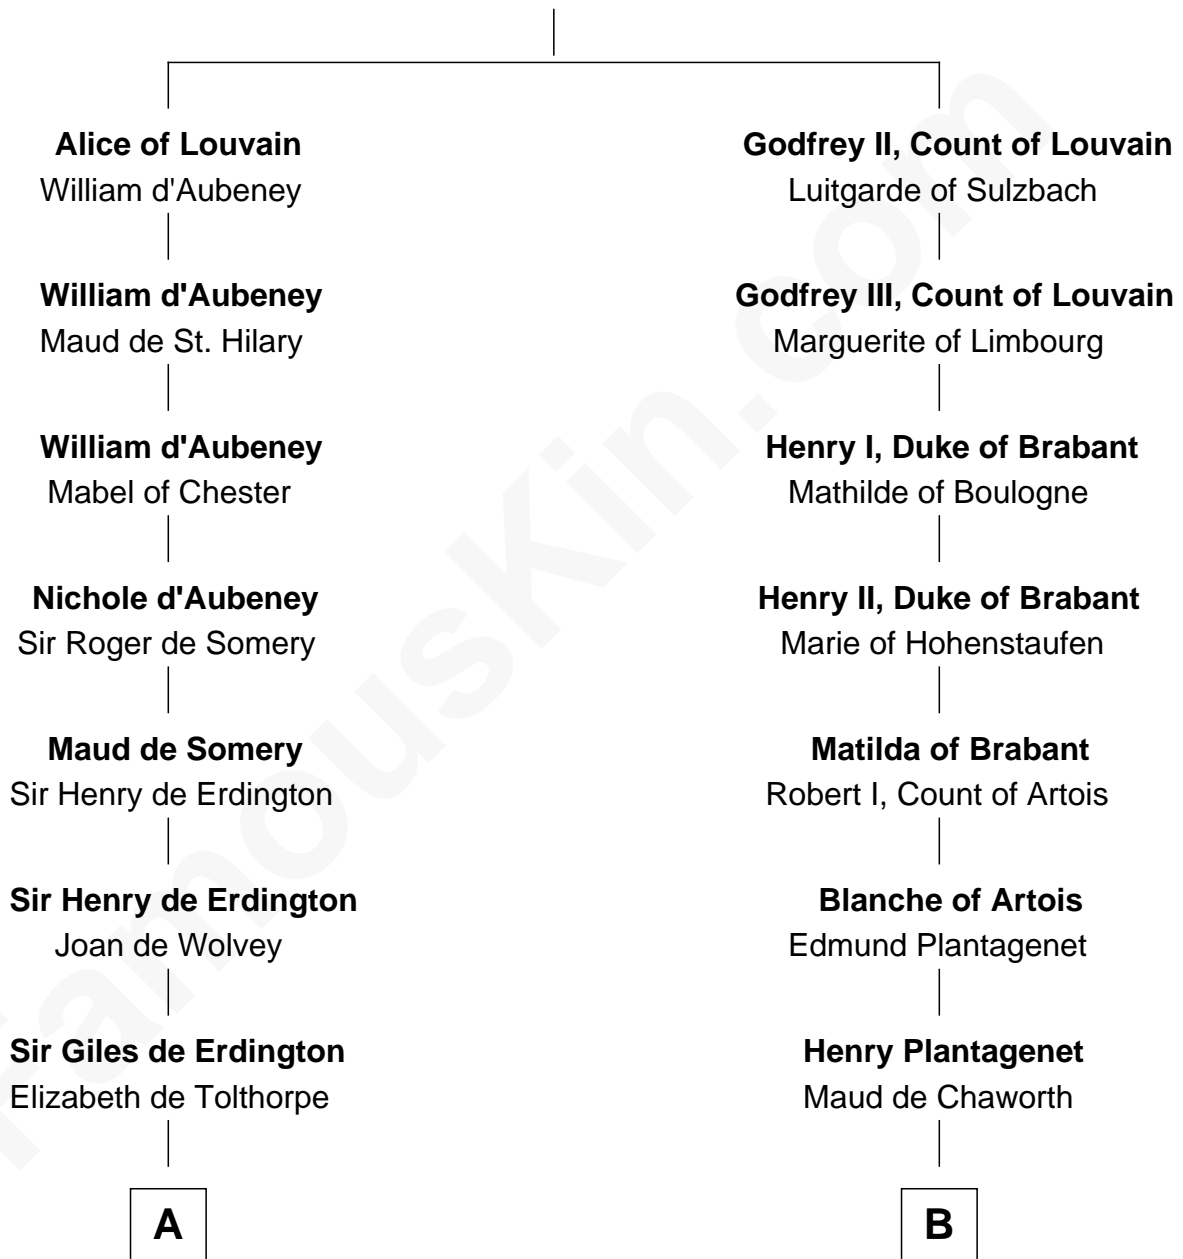

FamousKin.com Relationship Chart of

John Hancock

Signer of the Declaration of Independence

19th cousin of

Major John Pitcairn

British Commander at Battle of Lexington

Gottfried I, Count of Louvain

Ide de Chiny

C

Elizabeth Clarke

John Hancock

Rev. John Hancock

Mary Hawke

John Hancock

Signer of Declaration of Independence

D

Mary Erskine

William Hamilton

Katherine Hamilton

Rev. David Pitcairn

Major John Pitcairn

British Commander at Lexington

FamousKin.com