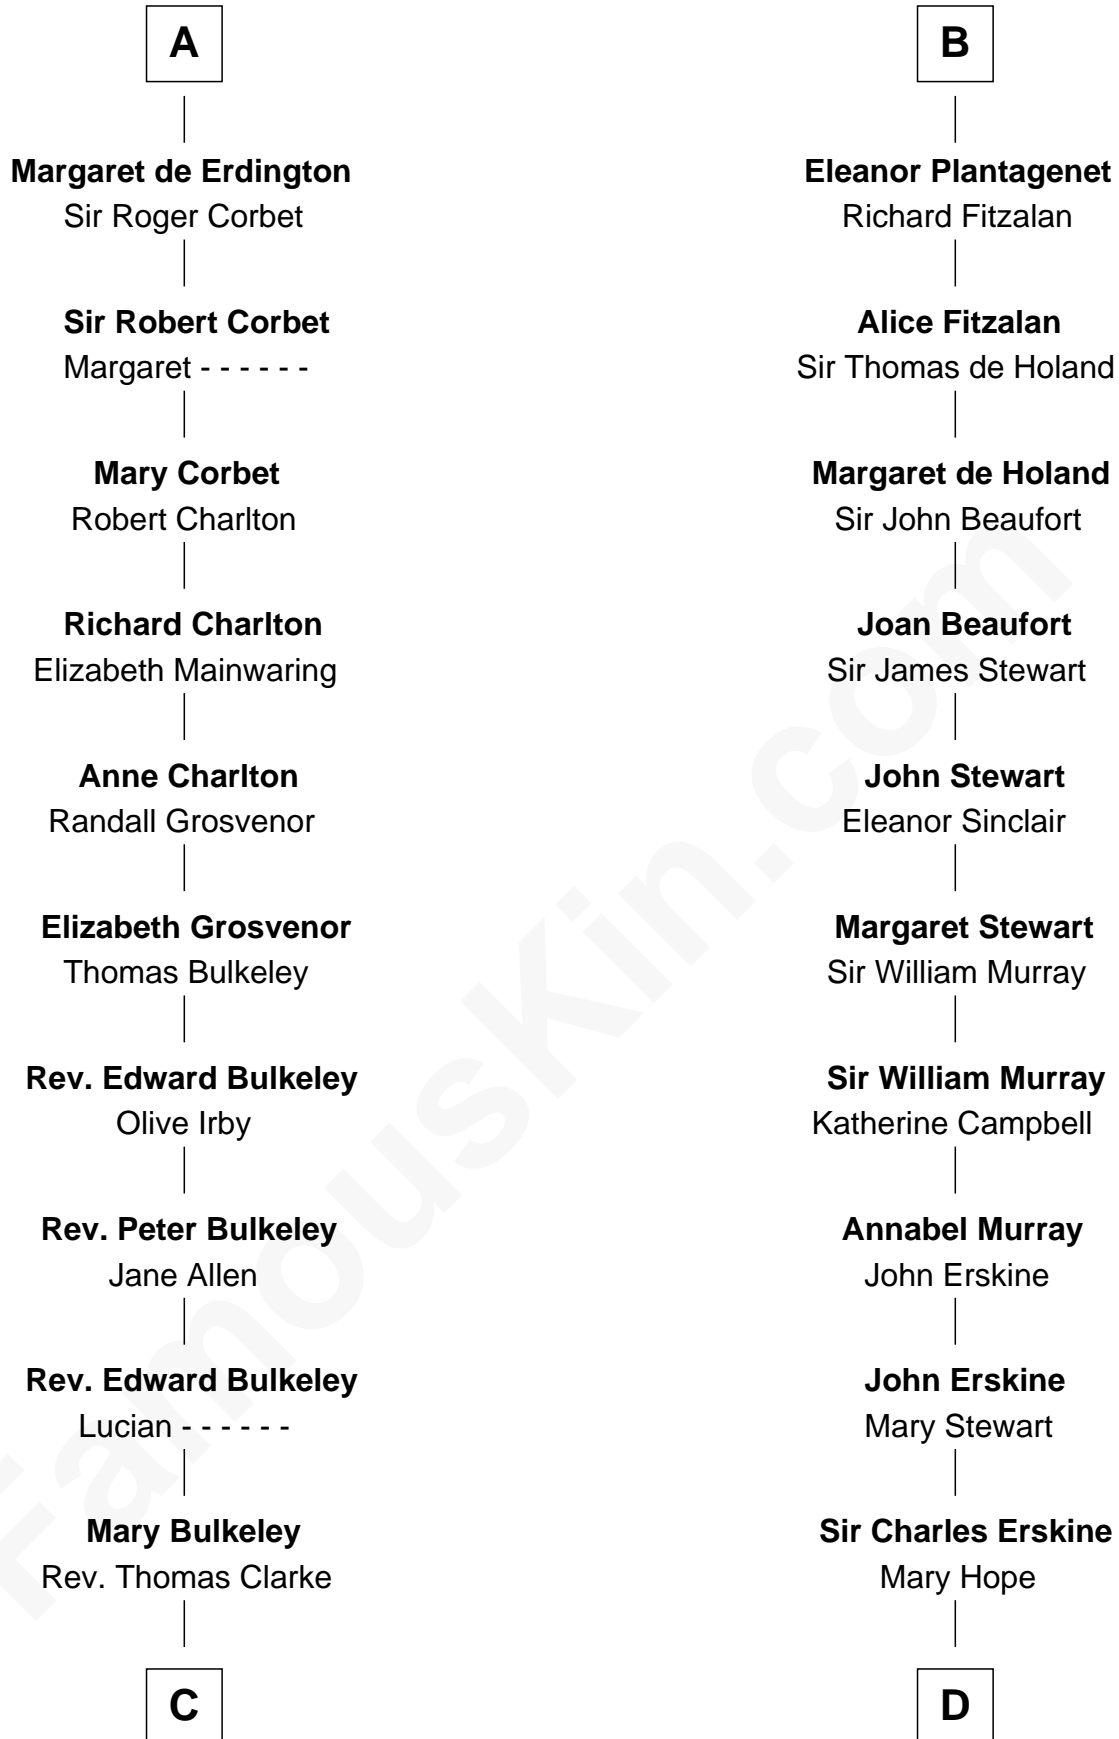

FamousKin.com Relationship Chart of

John Hancock

Signer of the Declaration of Independence

19th cousin of

Major John Pitcairn

British Commander at Battle of Lexington

Gottfried I, Count of Louvain

Ide de Chiny

C

Elizabeth Clarke

John Hancock

Rev. John Hancock

Mary Hawke

John Hancock

Signer of Declaration of Independence

D