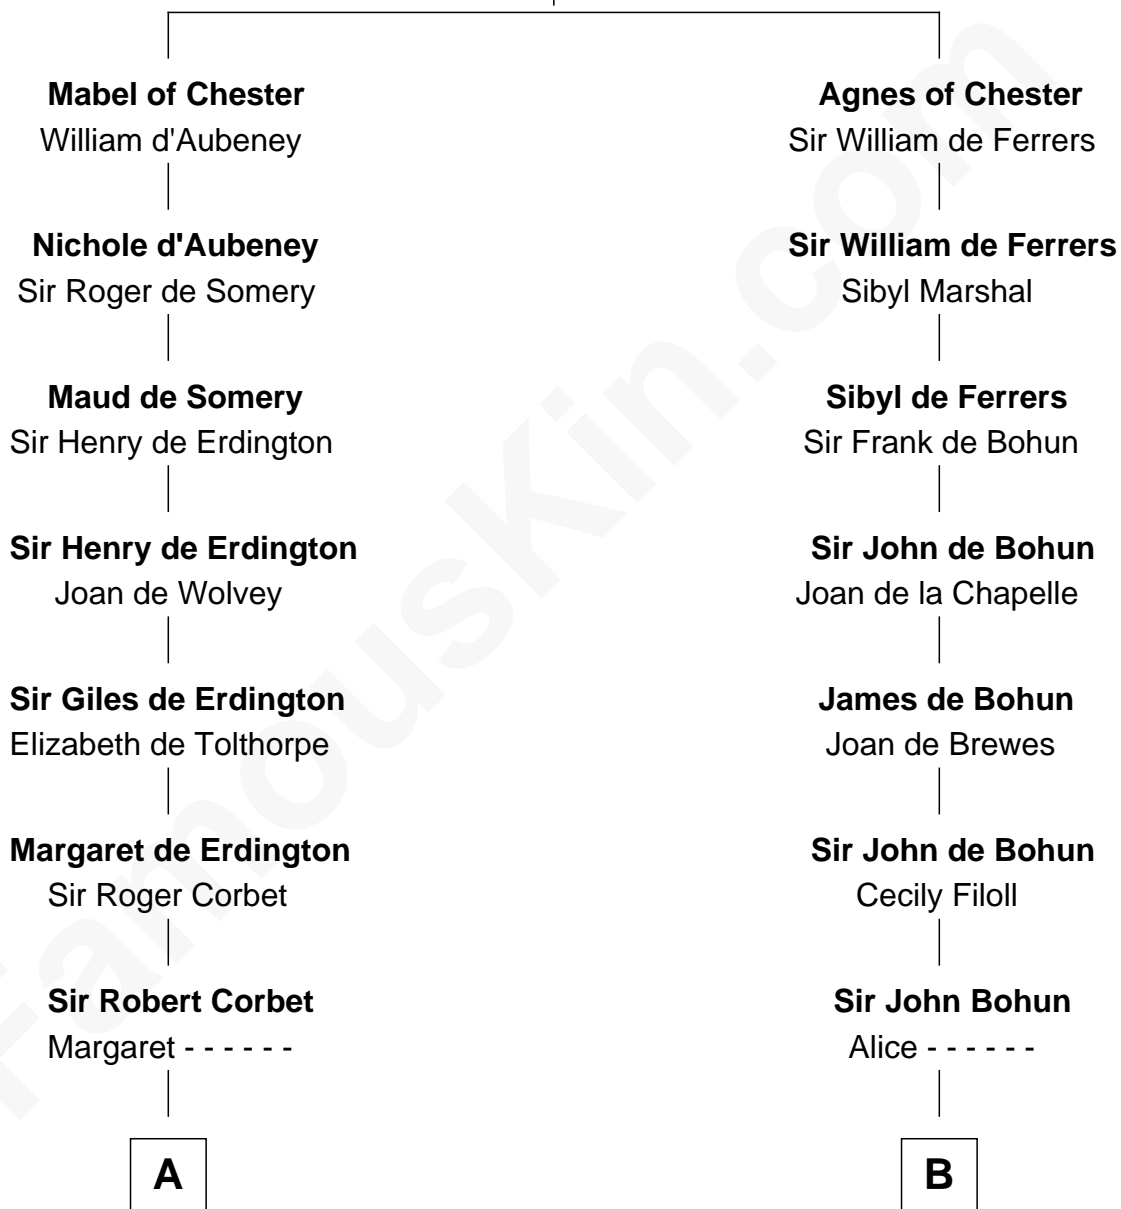

FamousKin.com Relationship Chart of

John Hancock

Signer of the Declaration of Independence

14th cousin 3 times removed of

Edmund Waller

English Poet and Politician

Hugh de Kevelioc
Bertrade de Montfort

A

Mary Corbet

Robert Charlton

Richard Charlton

Elizabeth Mainwaring

Anne Charlton

Randall Grosvenor

Elizabeth Grosvenor

Thomas Bulkeley