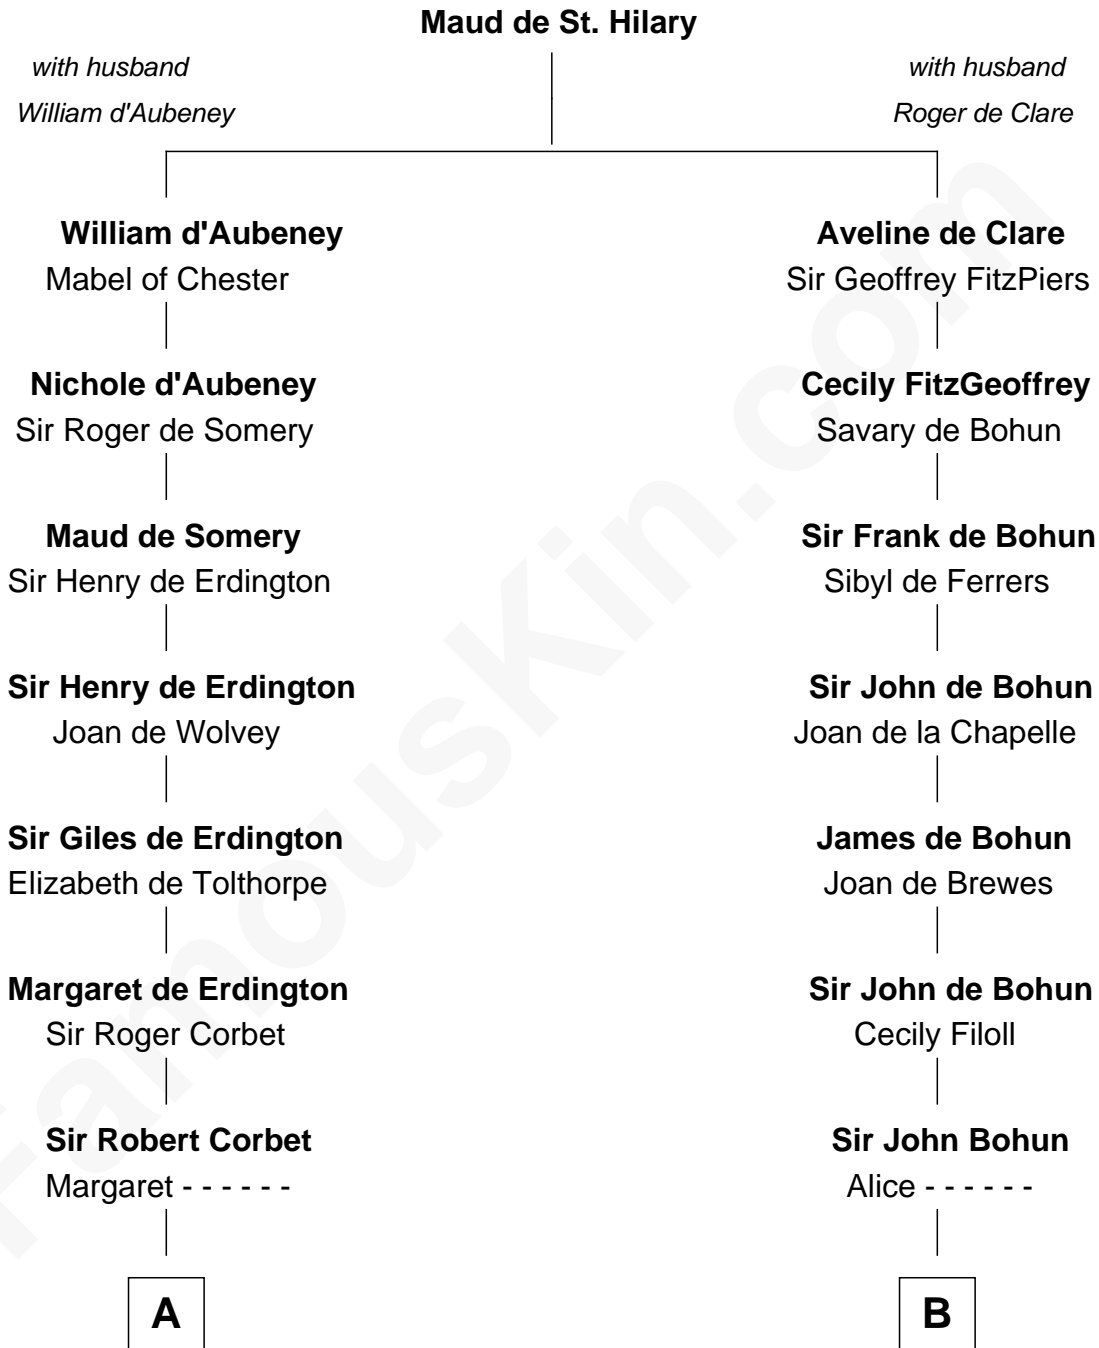

# FamousKin.com Relationship Chart of

**John Hancock**

*Signer of the Declaration of Independence*

14th cousin 3 times removed of

**Edmund Waller**

*English Poet and Politician*

**A**

**Mary Corbet**