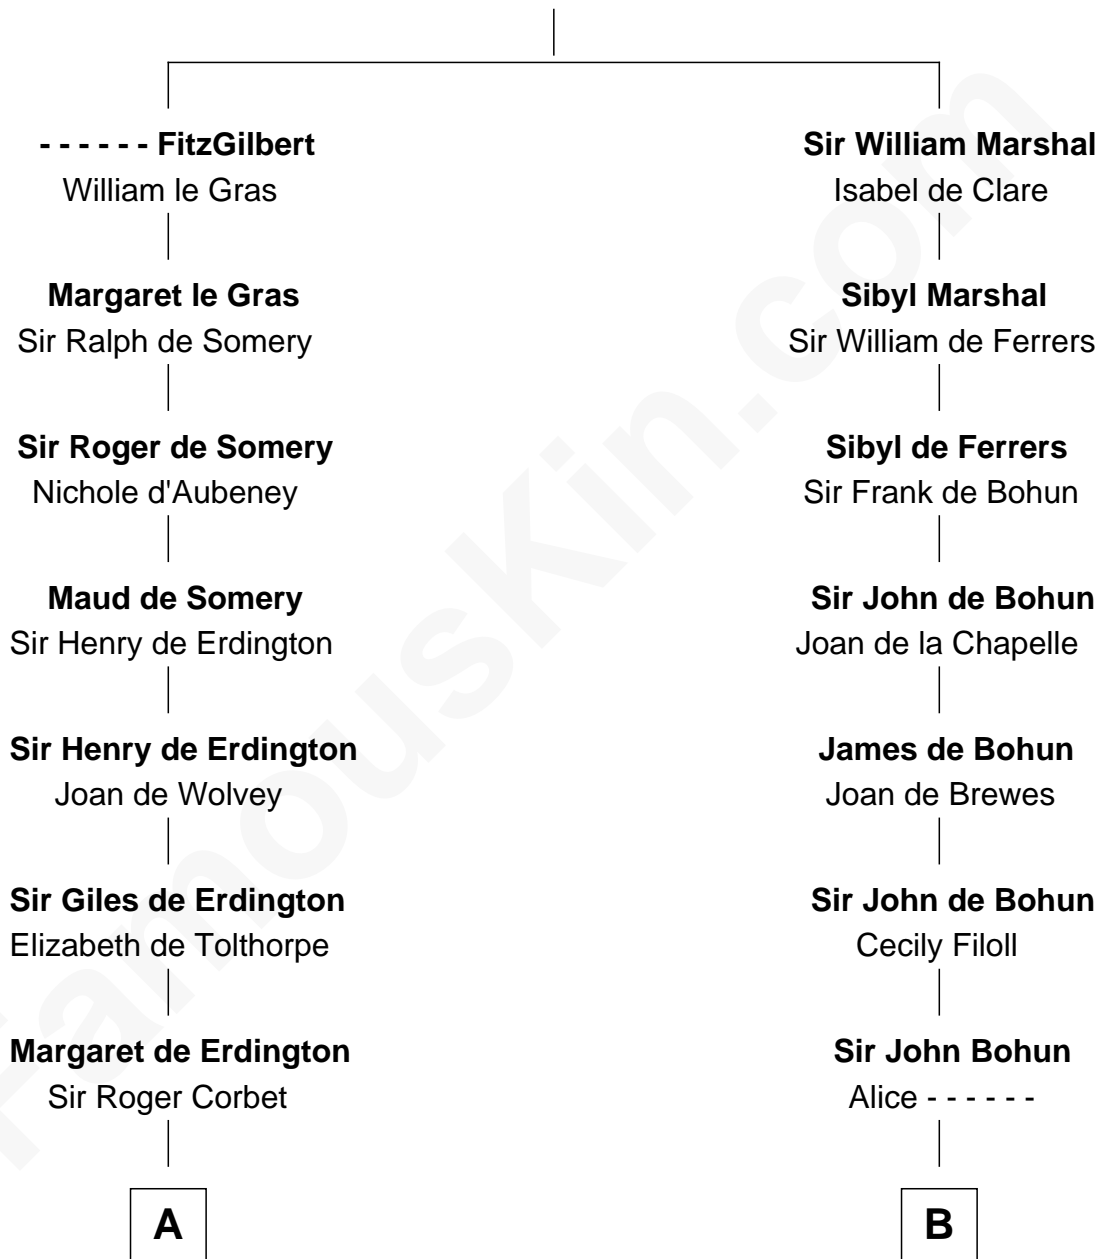

# FamousKin.com Relationship Chart of

**John Hancock**

*Signer of the Declaration of Independence*

14th cousin 4 times removed of

**Edmund Waller**

*English Poet and Politician*

**John FitzGilbert**  
Sybilla of Salisbury

**C**

—  
**Rev. John Hancock**

Mary Hawke

—  
**John Hancock**

*Signer of Declaration of Independence*

FamousKin.com