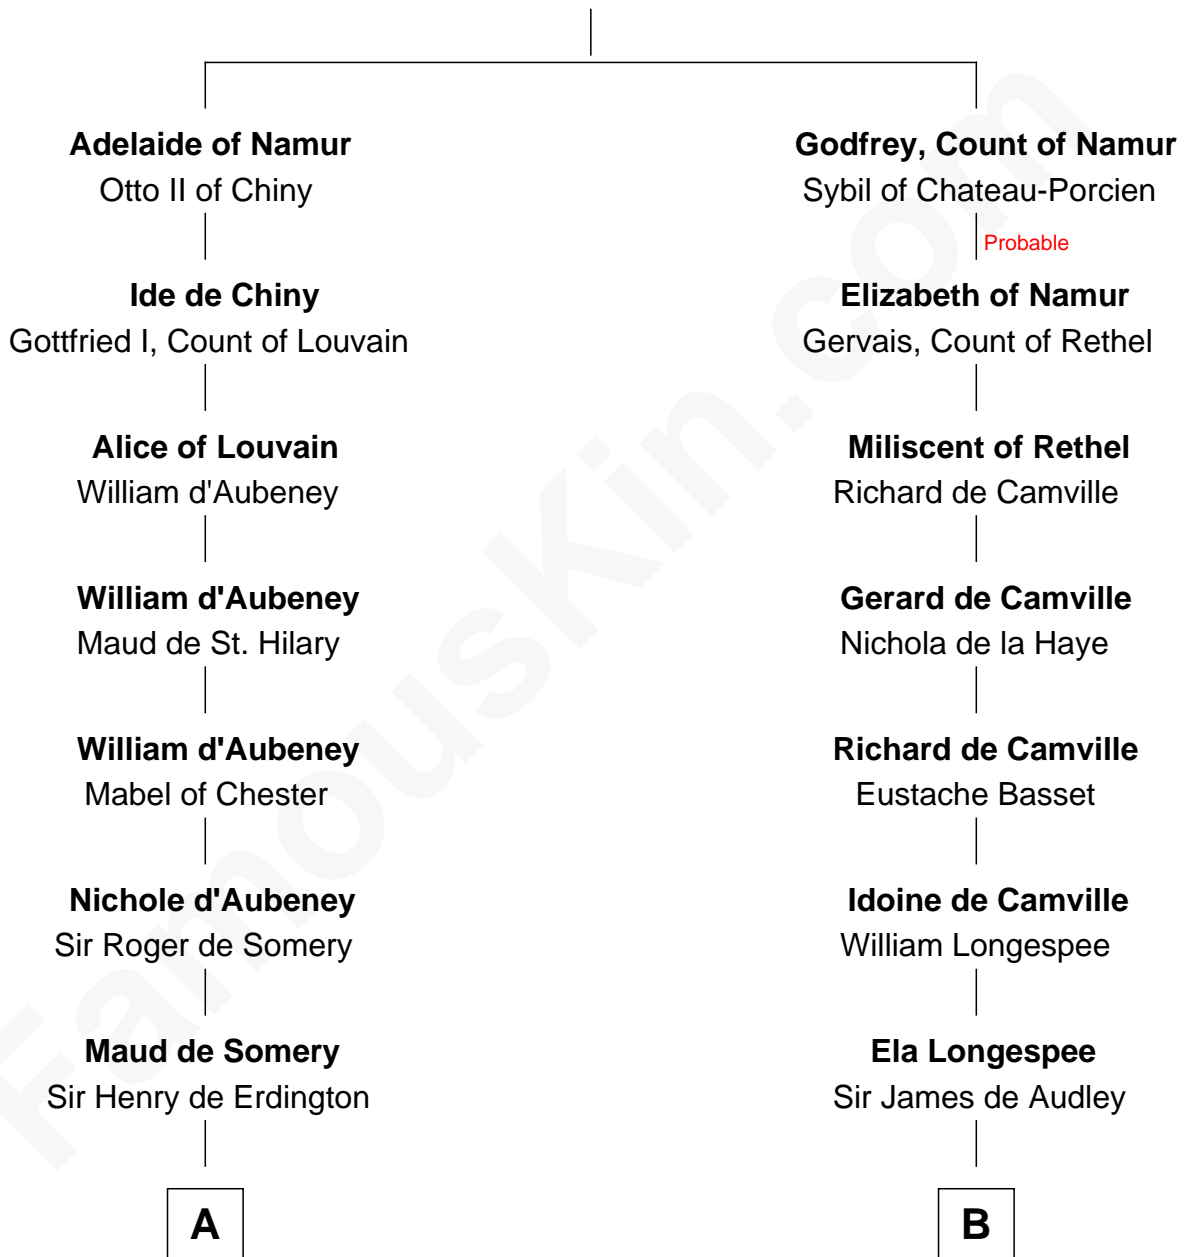

# FamousKin.com

## Relationship Chart of

**John Hancock**

*Signer of the Declaration of Independence*

19th cousin 2 times removed of

**Edmund Waller**

*English Poet and Politician*

**Albert III, Count of Namur**

Ida of Saxony

**C**

**Rev. Edward Bulkeley**

Lucian - - - - -

**Mary Bulkeley**

Rev. Thomas Clarke

**Elizabeth Clarke**

John Hancock

**Rev. John Hancock**

Mary Hawke

**John Hancock**

*Signer of Declaration of Independence*

**D**

**Griffith Hampden**

Anne Cave

**Anne Hampden**

Robert Waller