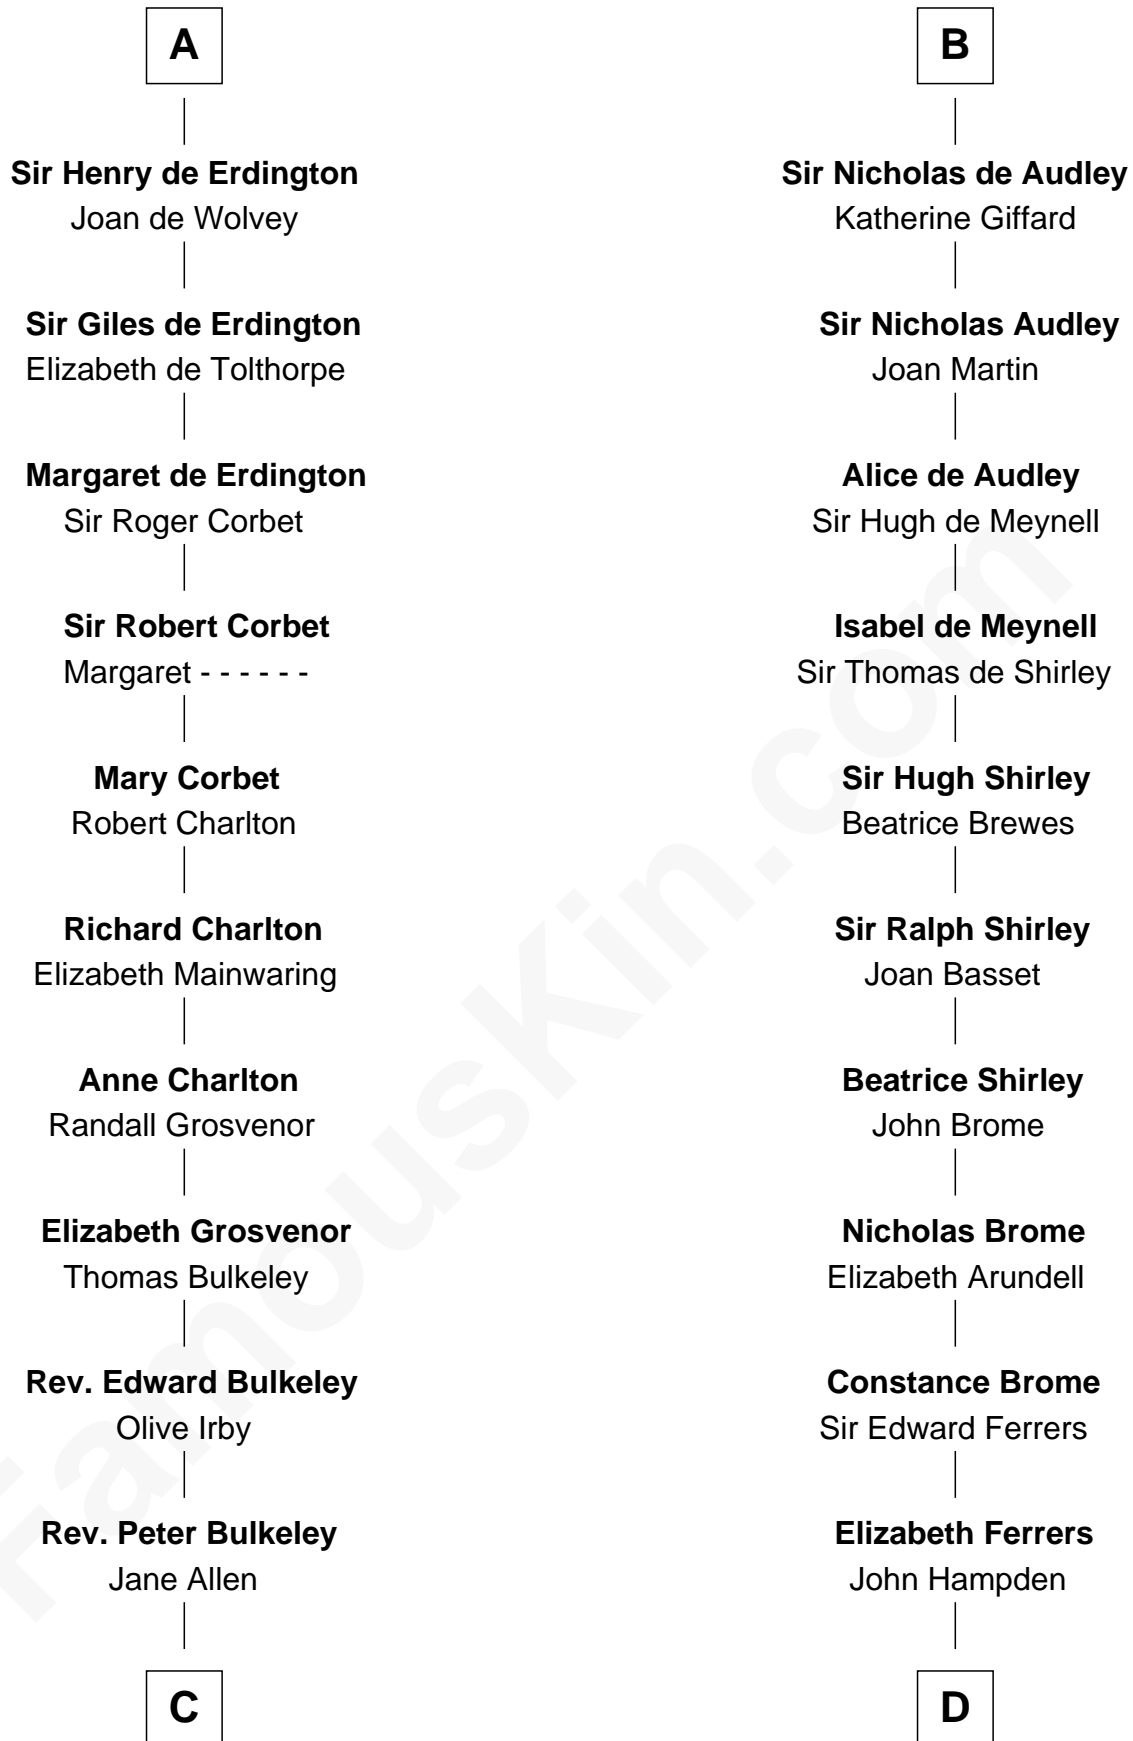

## Relationship Chart of

**John Hancock**

*Signer of the Declaration of Independence*

19th cousin 2 times removed of

**Edmund Waller**

*English Poet and Politician*

**Albert III, Count of Namur**

Ida of Saxony

**C**

**Rev. Edward Bulkeley**

Lucian - - - - -

**Mary Bulkeley**

Rev. Thomas Clarke

**Elizabeth Clarke**

John Hancock

**Rev. John Hancock**

Mary Hawke

**John Hancock**

*Signer of Declaration of Independence*

**D**

**Griffith Hampden**

Anne Cave

**Anne Hampden**

Robert Waller