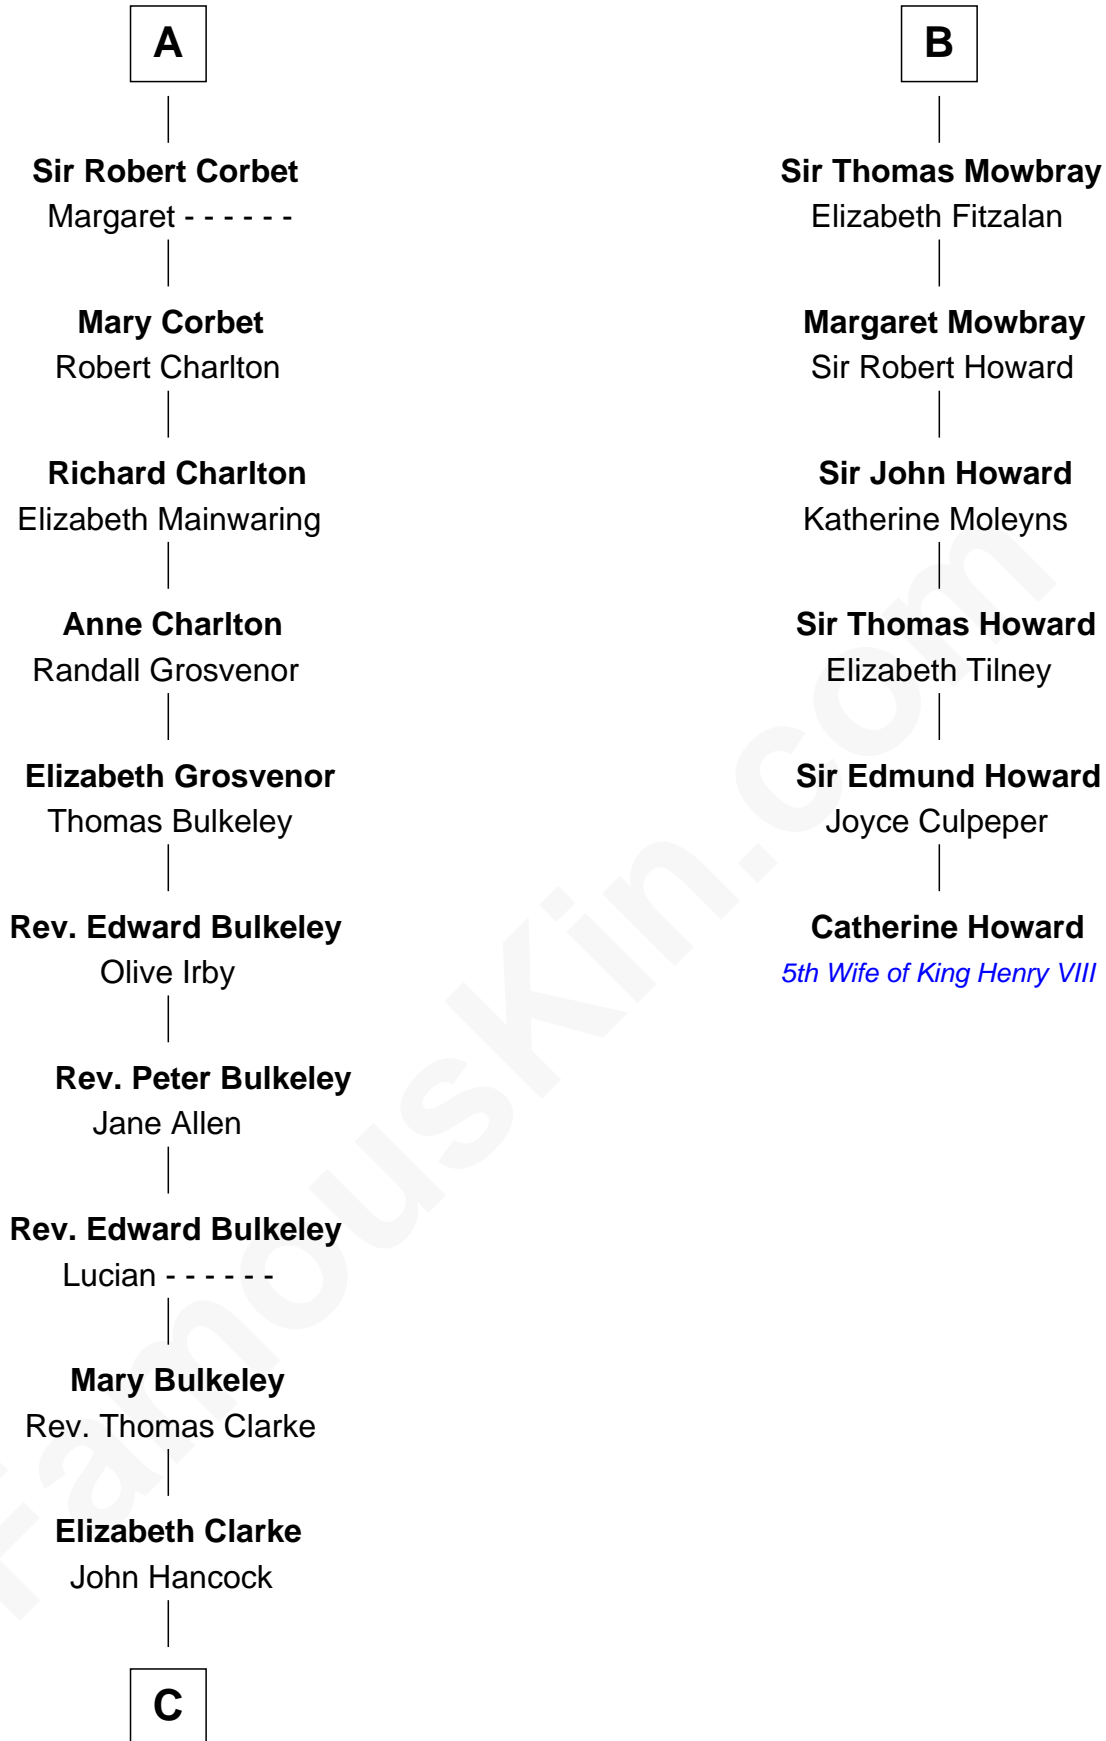

## Relationship Chart of

### John Hancock

*Signer of the Declaration of Independence*

12th cousin 6 times removed of

### Catherine Howard

*5th Wife of King Henry VIII*

C

Rev. John Hancock

Mary Hawke

John Hancock

*Signer of Declaration of Independence*

FamousKin.com