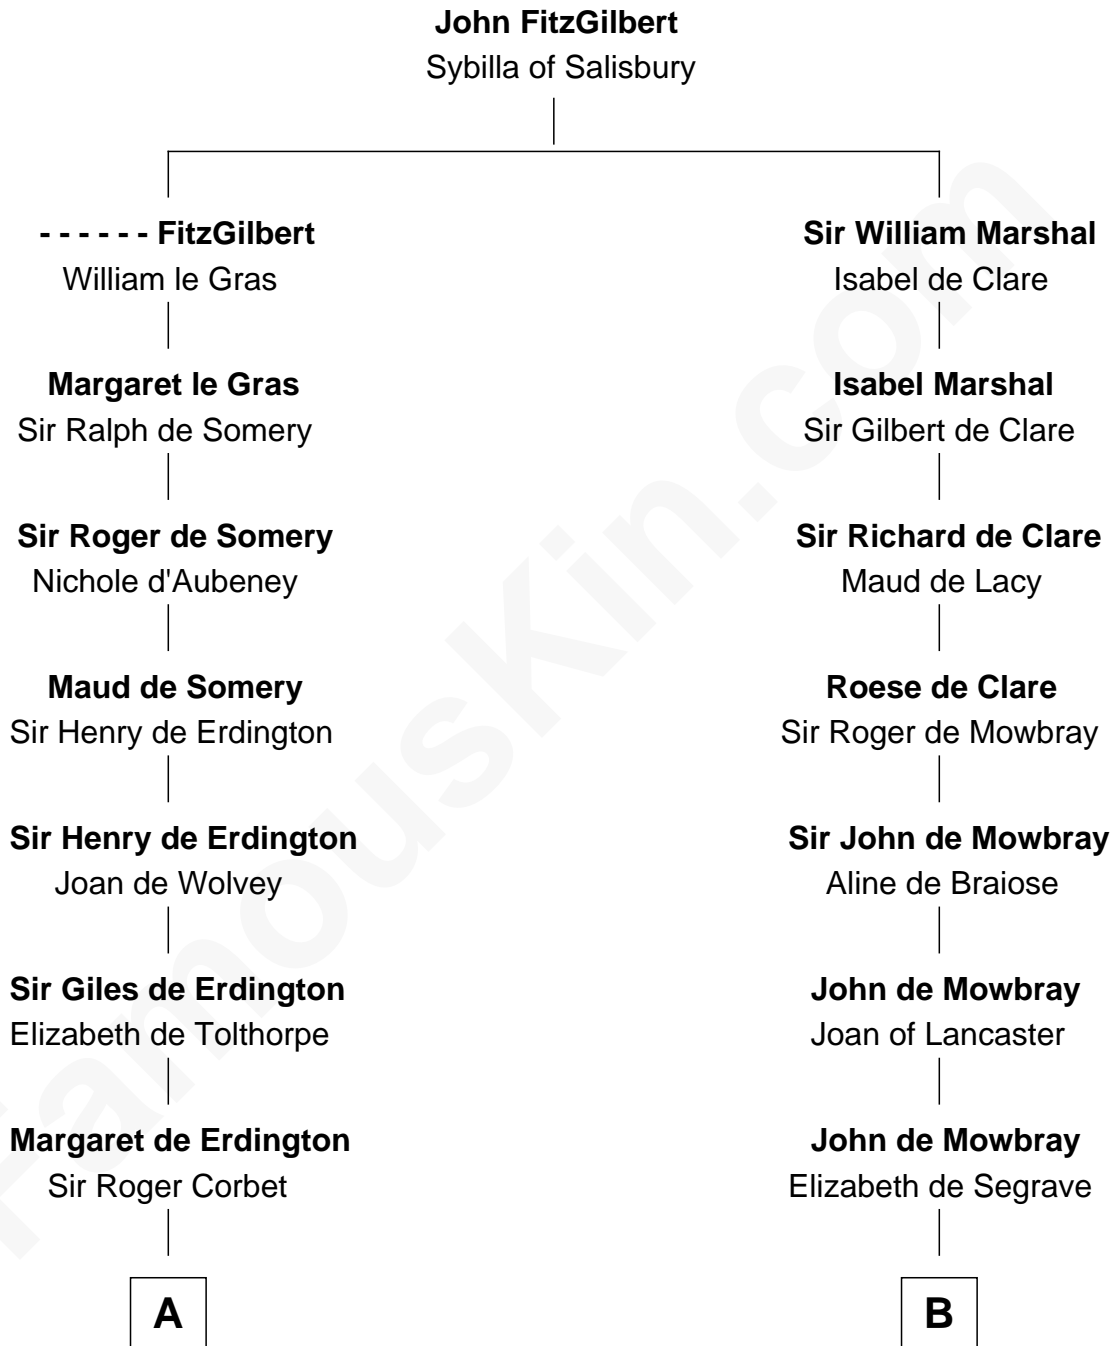

## Relationship Chart of

### John Hancock

*Signer of the Declaration of Independence*

12th cousin 6 times removed of

### Catherine Howard

*5th Wife of King Henry VIII*

C

Rev. John Hancock

Mary Hawke

John Hancock

*Signer of Declaration of Independence*

FamousKin.com