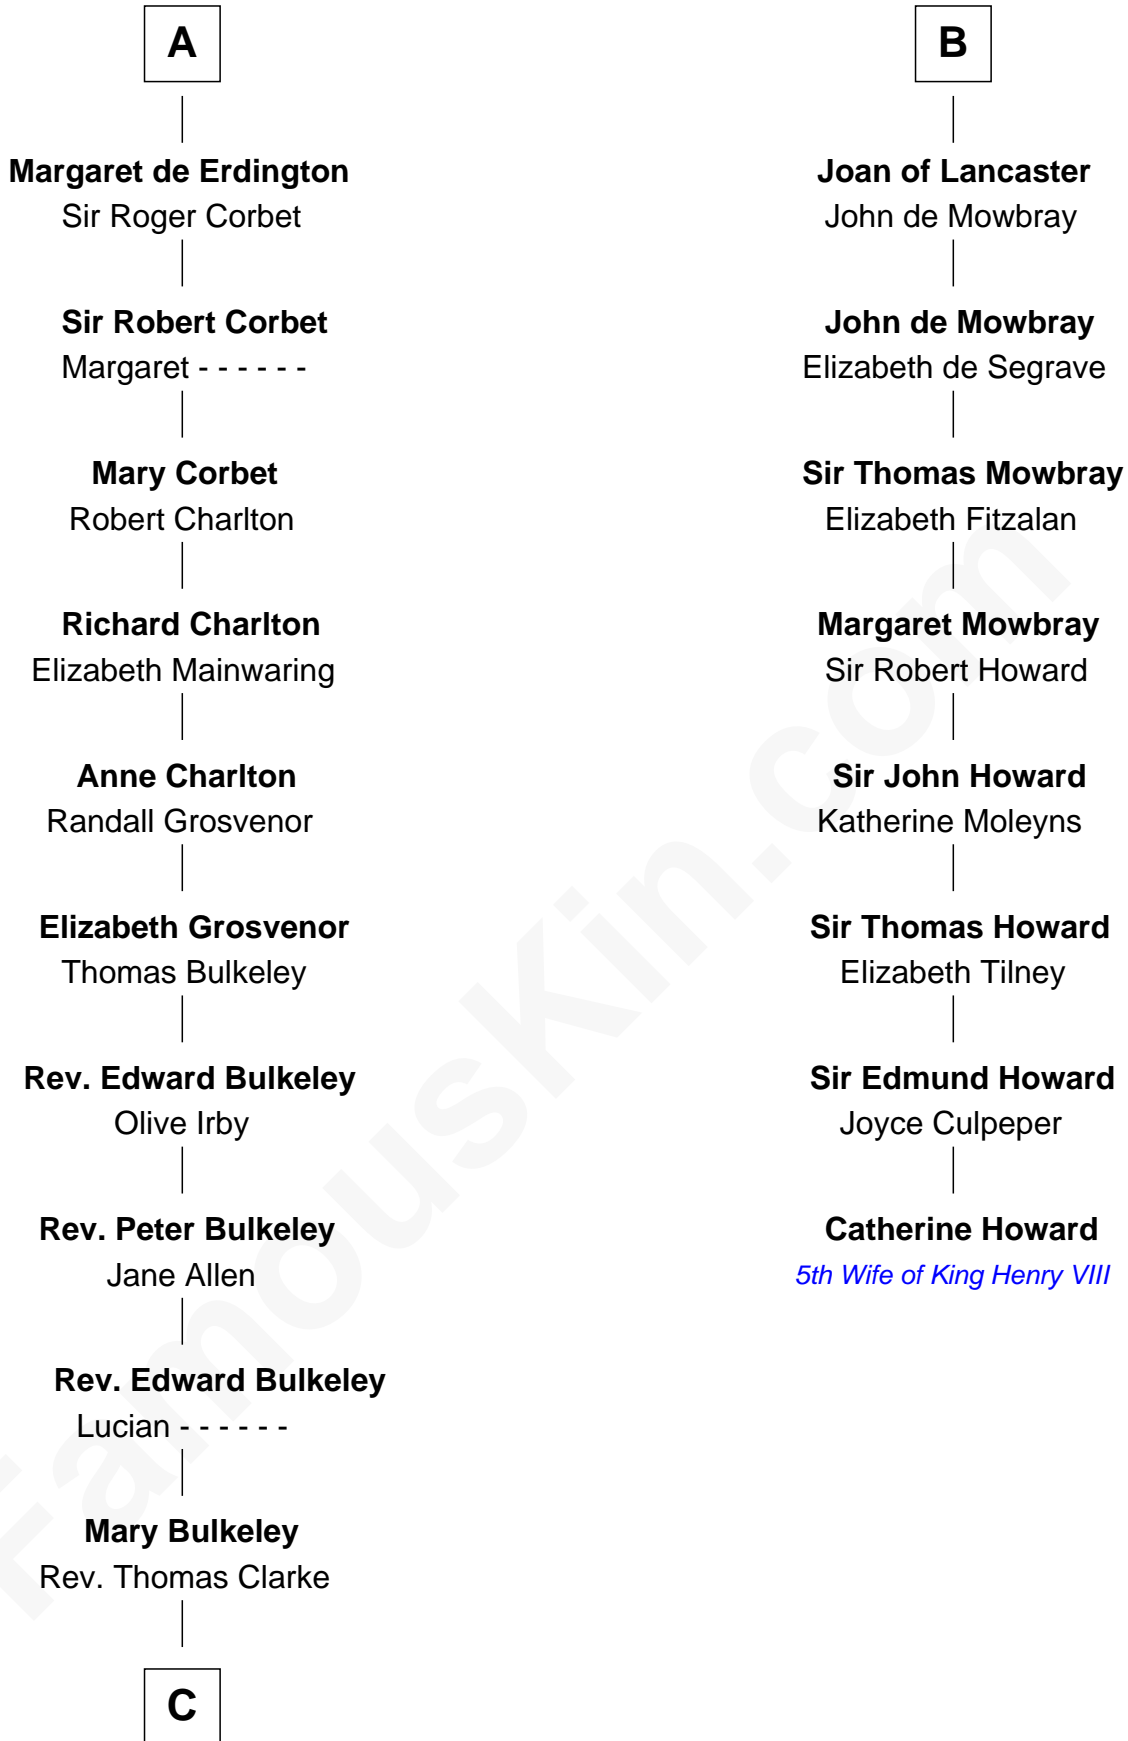

FamousKin.com Relationship Chart of

John Hancock

Signer of the Declaration of Independence

14th cousin 5 times removed of

Catherine Howard

5th Wife of King Henry VIII

Gottfried I, Count of Louvain

Ide de Chiny

C

—
Elizabeth Clarke

John Hancock

—
Rev. John Hancock

Mary Hawke

—
John Hancock

Signer of Declaration of Independence

FamousKin.com