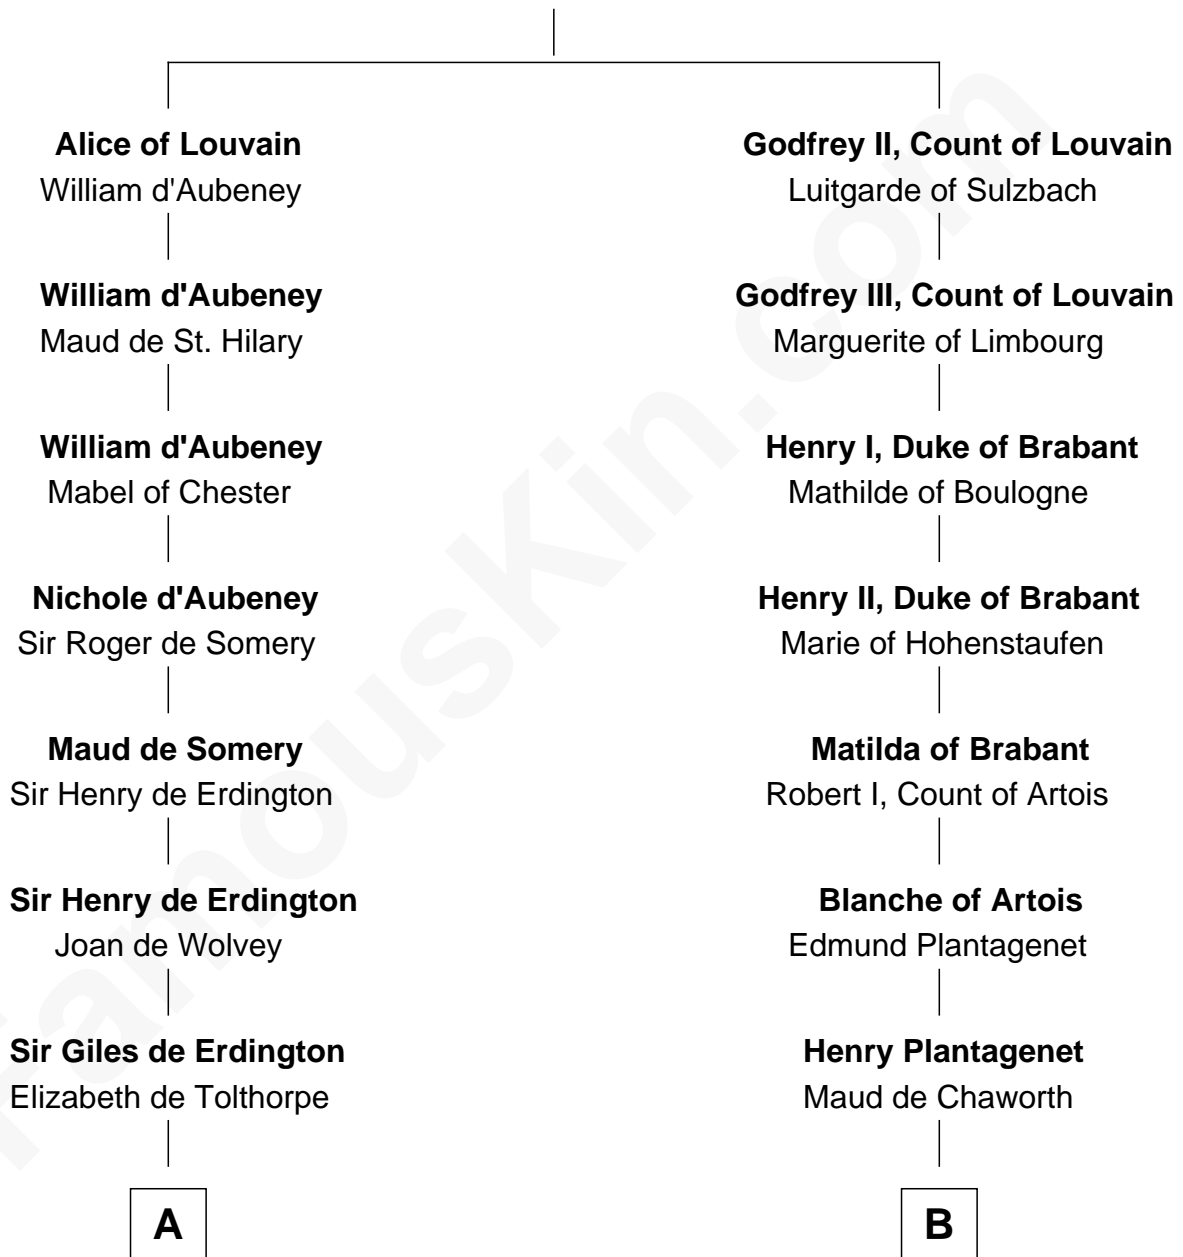

FamousKin.com Relationship Chart of

John Hancock

Signer of the Declaration of Independence

14th cousin 5 times removed of

Catherine Howard

5th Wife of King Henry VIII

Gottfried I, Count of Louvain

Ide de Chiny

C

—
Elizabeth Clarke

John Hancock

—
Rev. John Hancock

Mary Hawke

—
John Hancock

Signer of Declaration of Independence

FamousKin.com