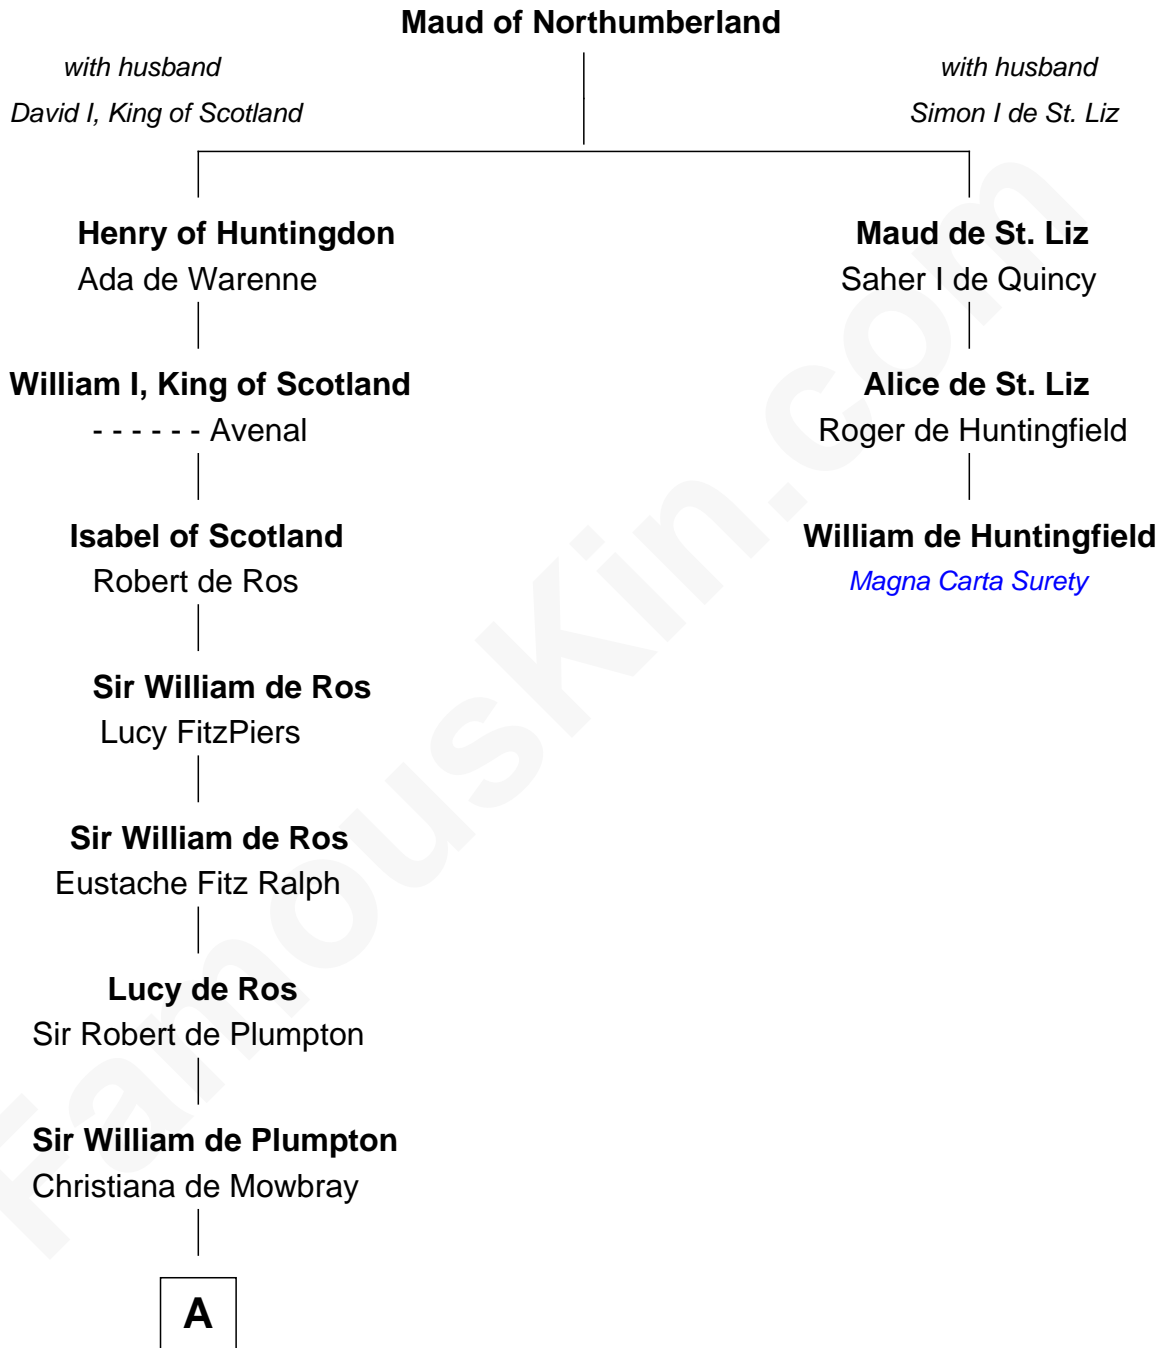

FamousKin.com

Relationship Chart of

John Hancock

Signer of the Declaration of Independence

2nd cousin 18 times removed of

William de Huntingfield
Magna Carta Surety

B

—
Mary Bulkeley
Rev. Thomas Clarke

—
Elizabeth Clarke
John Hancock

—
Rev. John Hancock
Mary Hawke

—
John Hancock
Signer of Declaration of Independence

FamousKin.com