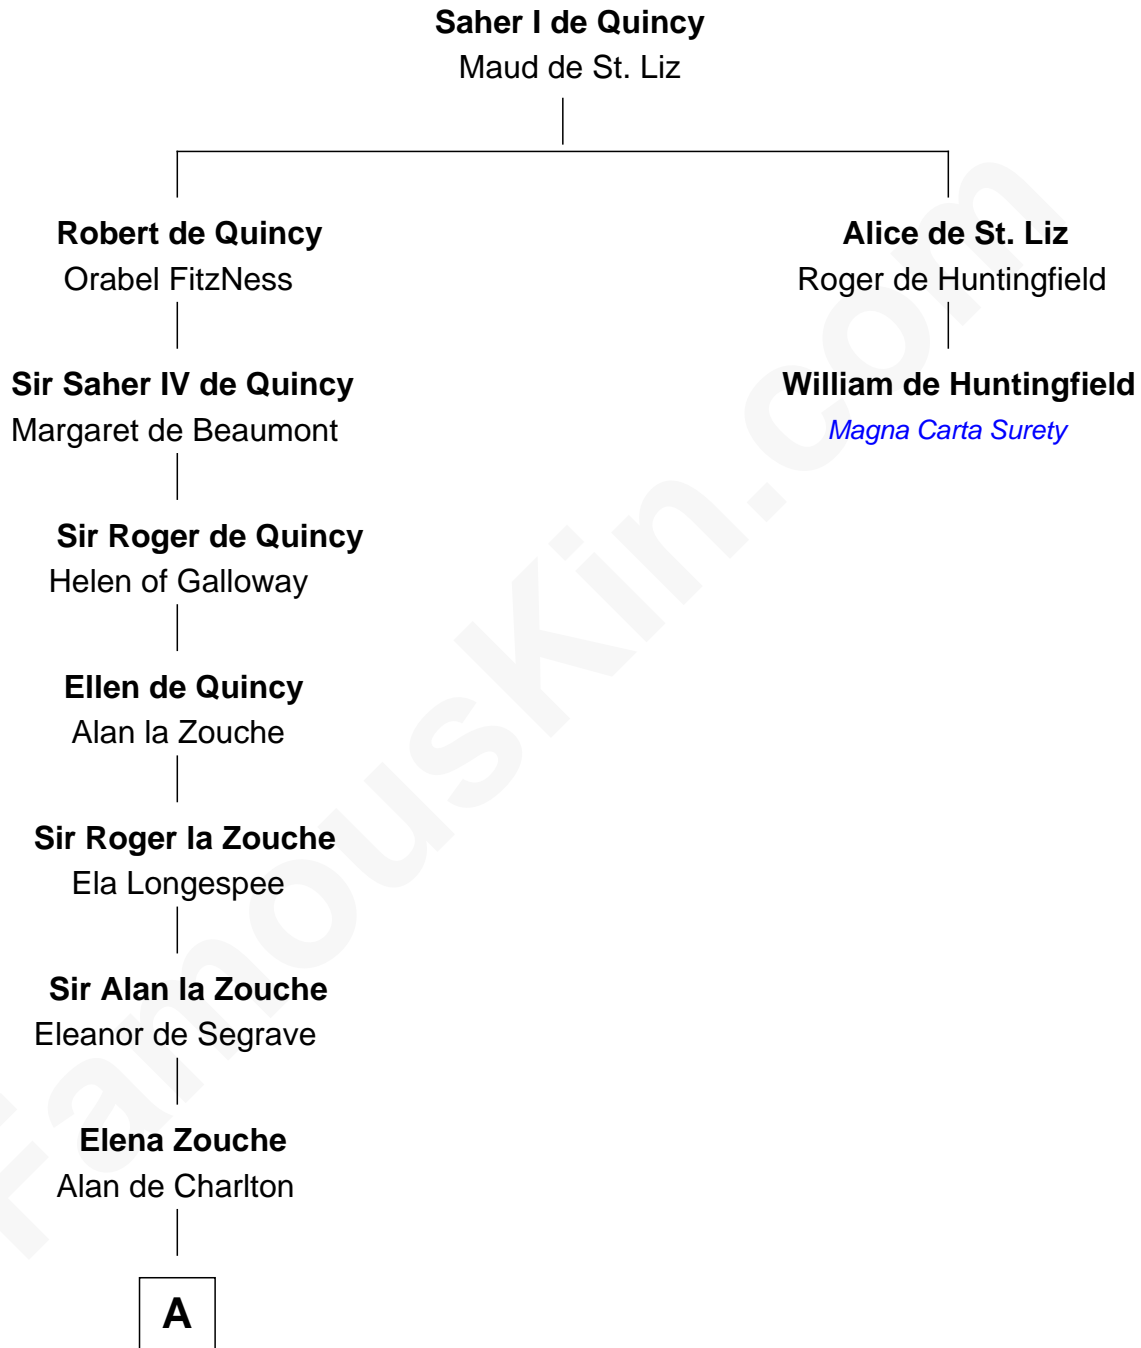

FamousKin.com Relationship Chart of

John Hancock

Signer of the Declaration of Independence

1st cousin 20 times removed of

William de Huntingfield

Magna Carta Surety

B

Rev. Edward Bulkeley

Lucian - - - - -

Mary Bulkeley

Rev. Thomas Clarke

Elizabeth Clarke

John Hancock

Rev. John Hancock

Mary Hawke

John Hancock