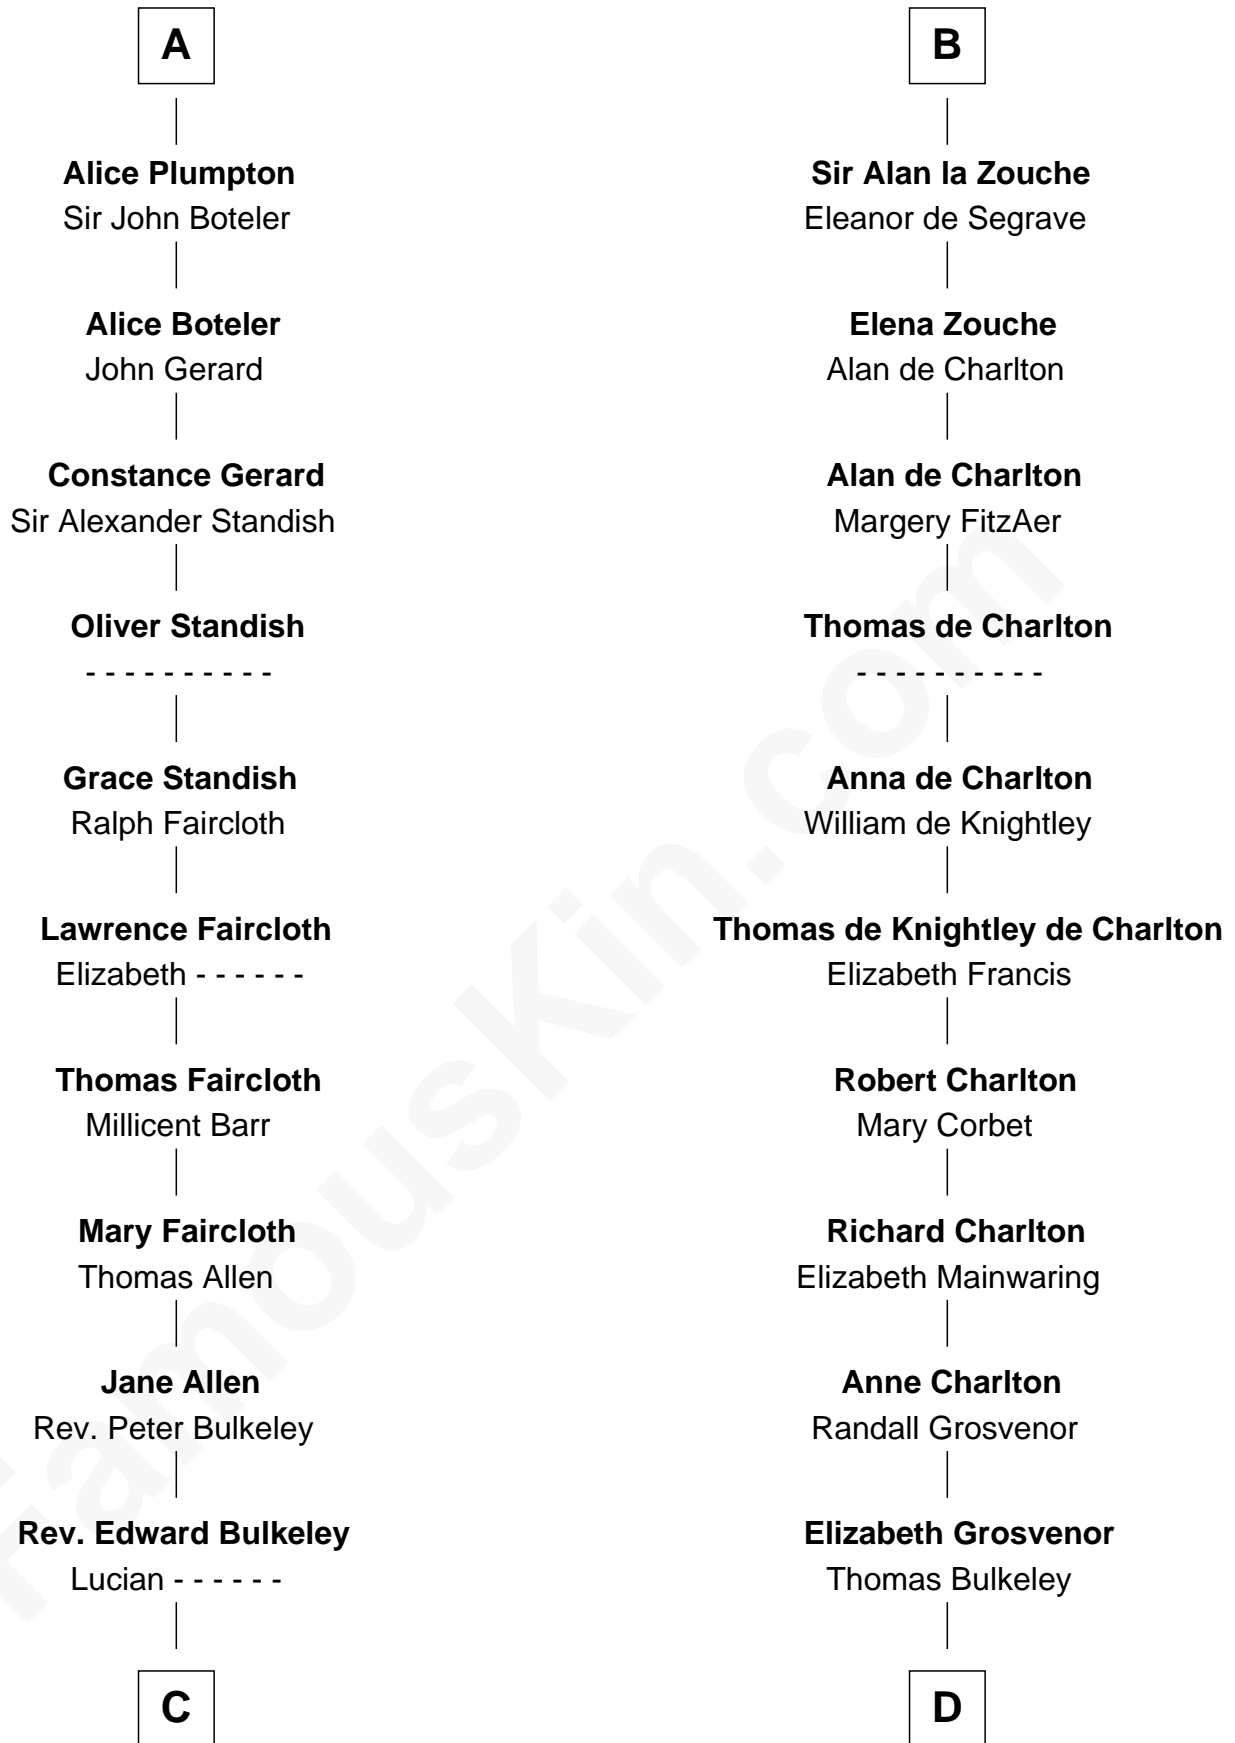

FamousKin.com

Relationship Chart of

John Hancock

Signer of the Declaration of Independence

19th cousin 1 time removed of

Rev. John Whittingham

(c1616 - 1639) Great Migration Immigrant 1637

C

Mary Bulkeley
Rev. Thomas Clarke

Elizabeth Clarke
John Hancock

Rev. John Hancock
Mary Hawke

John Hancock
Signer of Declaration of Independence

D

Rev. Edward Bulkeley
Olive Irby

Elizabeth Bulkeley
Richard Whittingham

Rev. John Whittingham
Great Migration Immigrant 1637

FamousKin.com