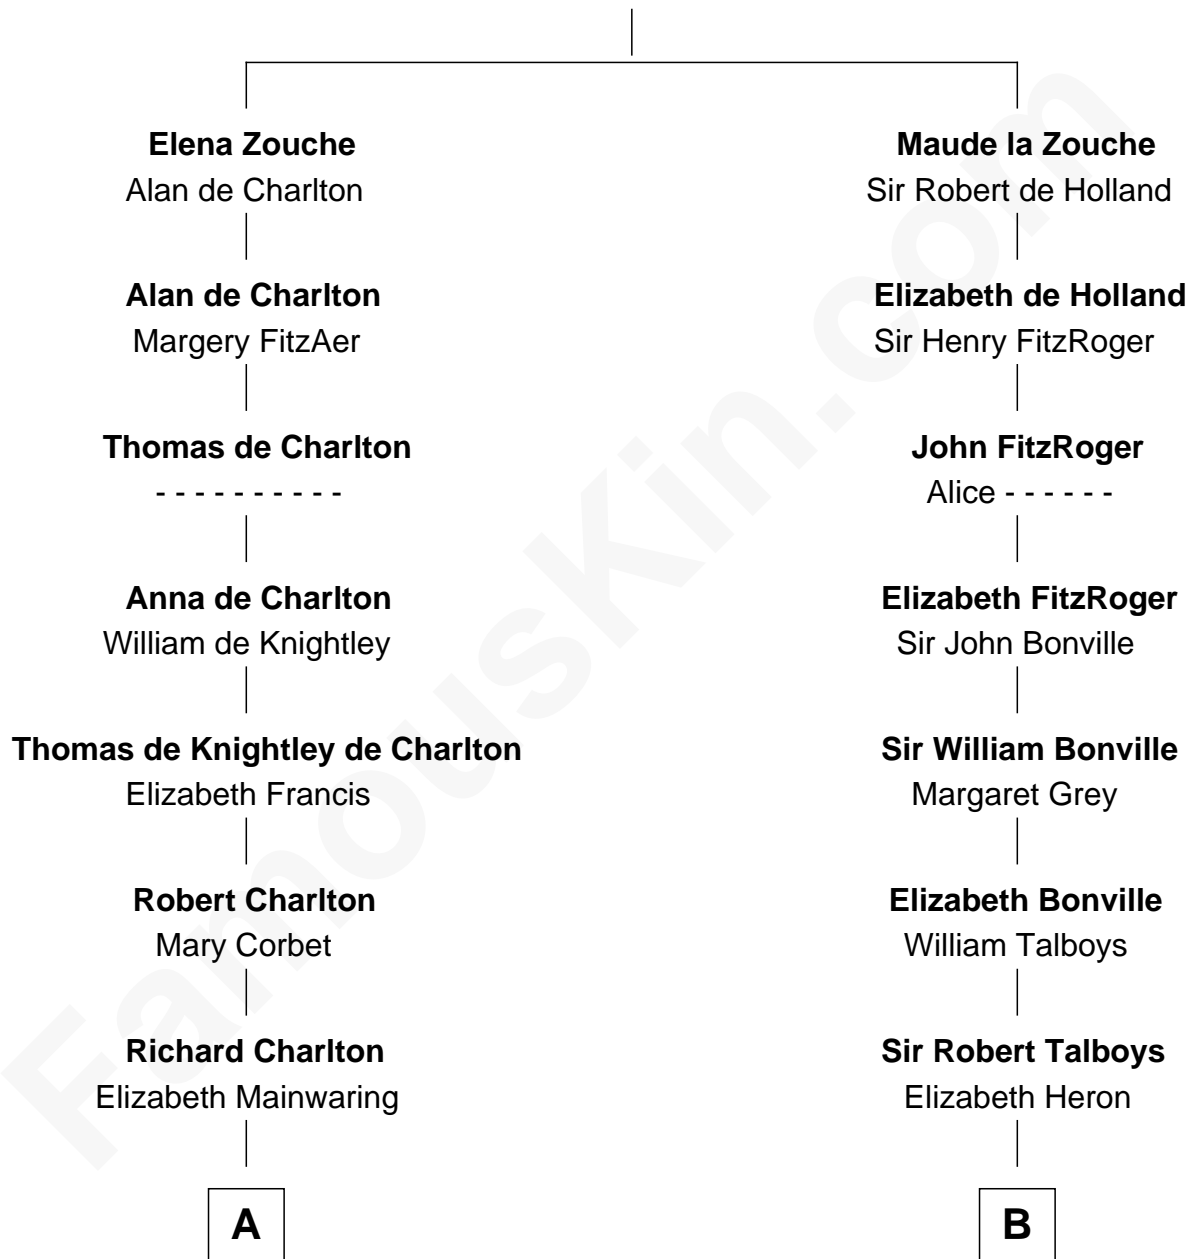

FamousKin.com Relationship Chart of

John Hancock

Signer of the Declaration of Independence

15th cousin of

Thomas Nelson

Signer of the Declaration of Independence

Sir Alan la Zouche

Eleanor de Segrave

A

Anne Charlton
Randall Grosvenor

Elizabeth Grosvenor
Thomas Bulkeley

Rev. Edward Bulkeley
Olive Irby

Rev. Peter Bulkeley
Jane Allen

Rev. Edward Bulkeley
Lucian - - - - -

Mary Bulkeley
Rev. Thomas Clarke

Elizabeth Clarke
John Hancock