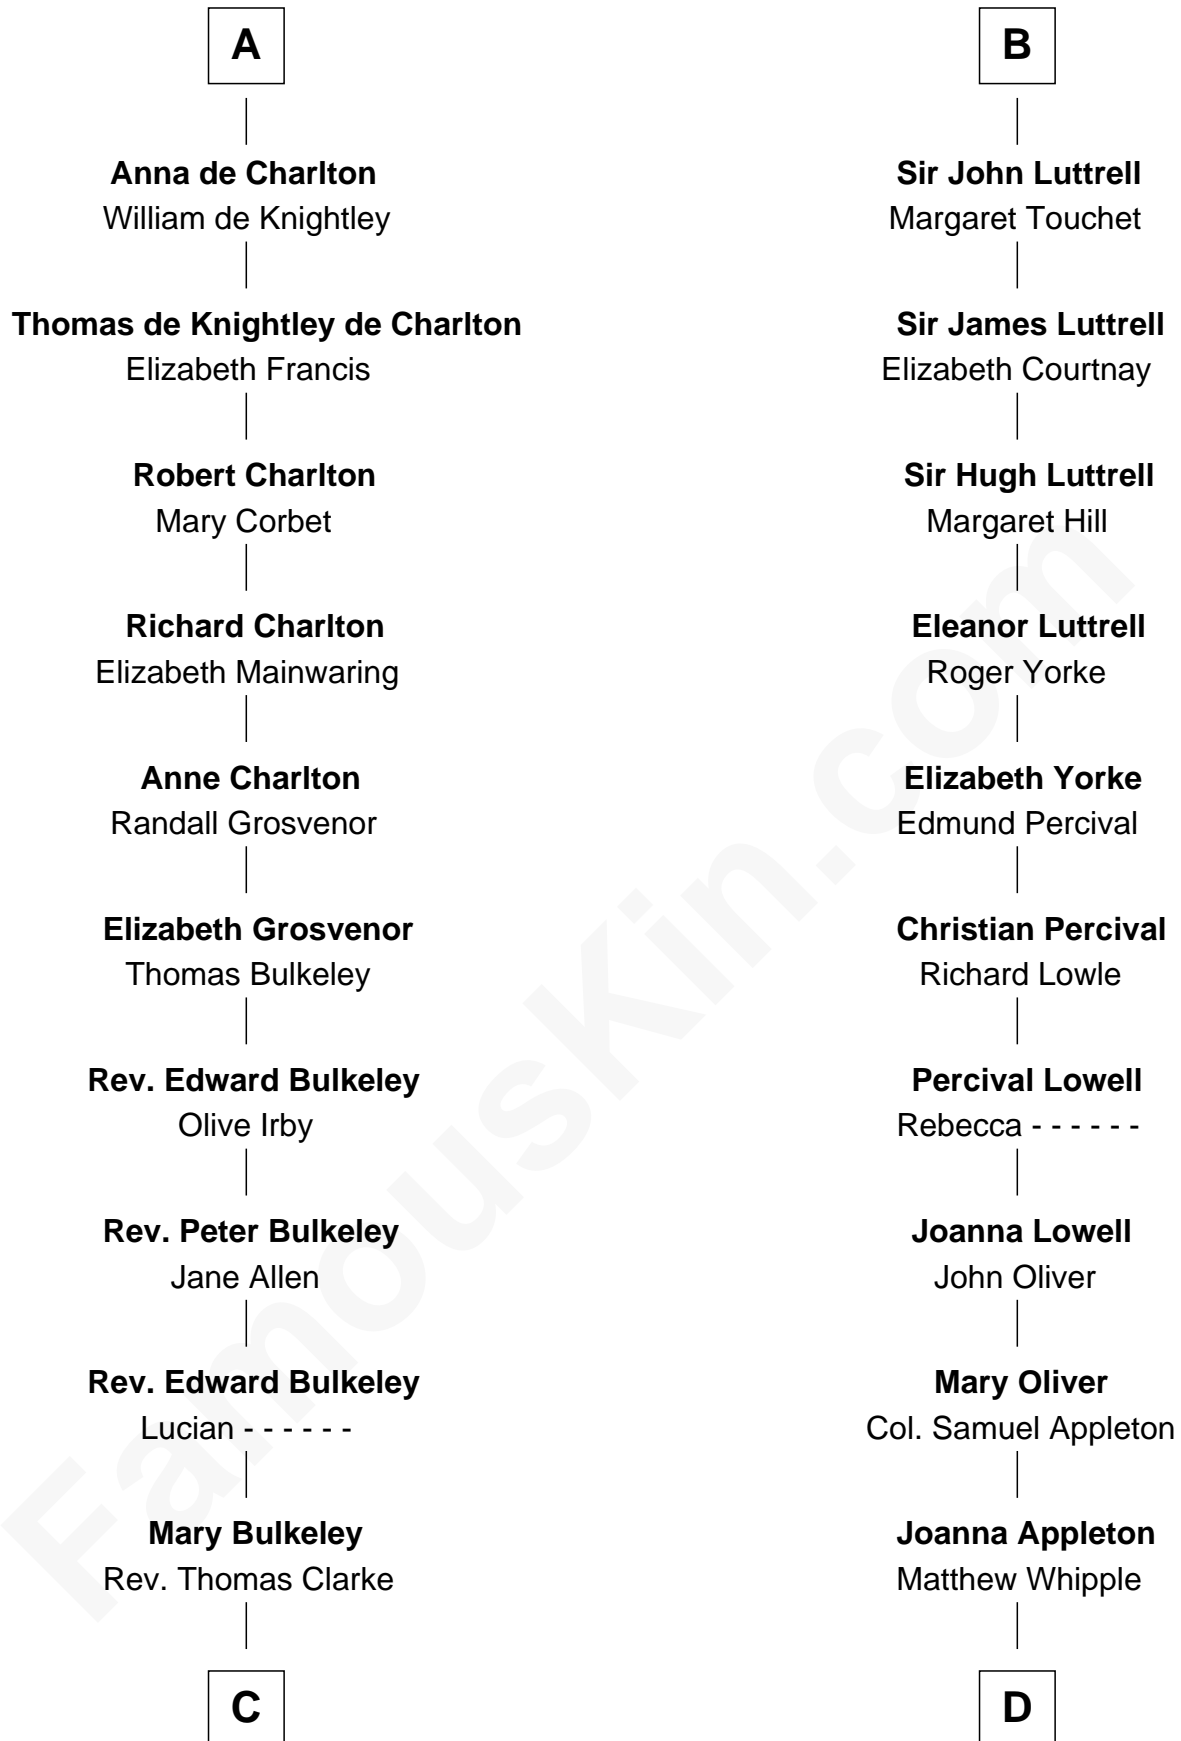

## Relationship Chart of

### John Hancock

*Signer of the Declaration of Independence*

18th cousin 1 time removed of

### General William Whipple

*Signer of the Declaration of Independence*

**C**

**Elizabeth Clarke**

John Hancock

**Rev. John Hancock**

Mary Hawke

**John Hancock**