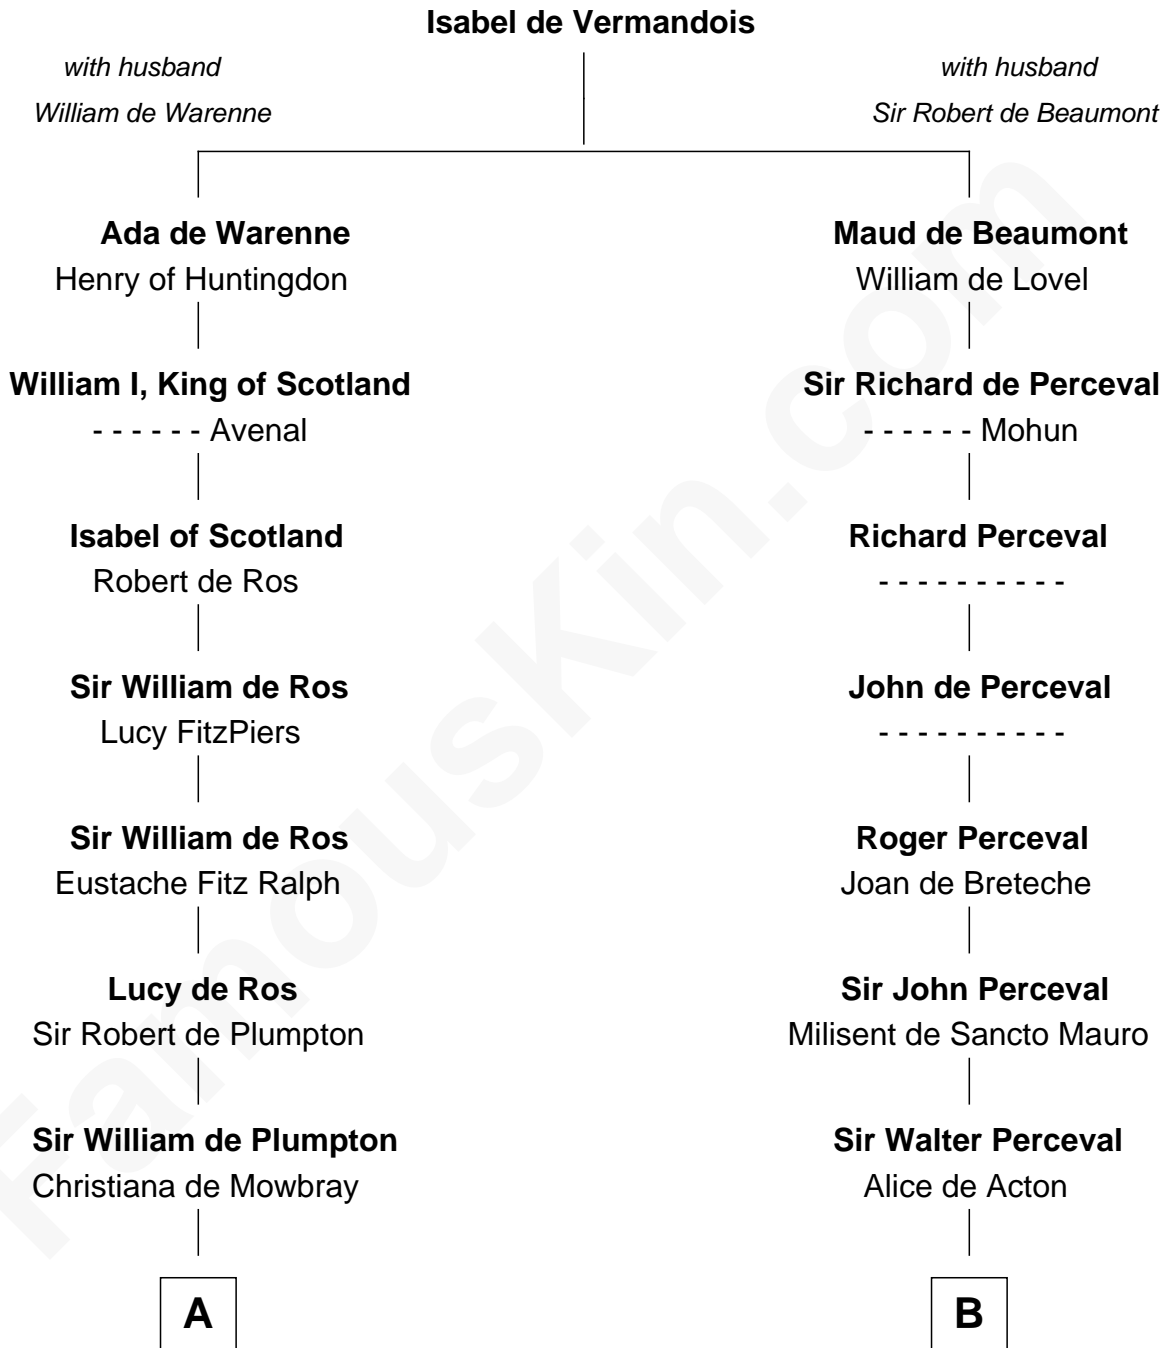

FamousKin.com

Relationship Chart of

John Hancock

Signer of the Declaration of Independence

19th cousin 1 time removed of

General William Whipple

Signer of the Declaration of Independence

C

Mary Bulkeley
Rev. Thomas Clarke

Elizabeth Clarke
John Hancock

Rev. John Hancock
Mary Hawke

John Hancock
Signer of Declaration of Independence

D

Joanna Appleton
Matthew Whipple

William Whipple
Mary Cutts

General William Whipple
Signer of Declaration of Independence