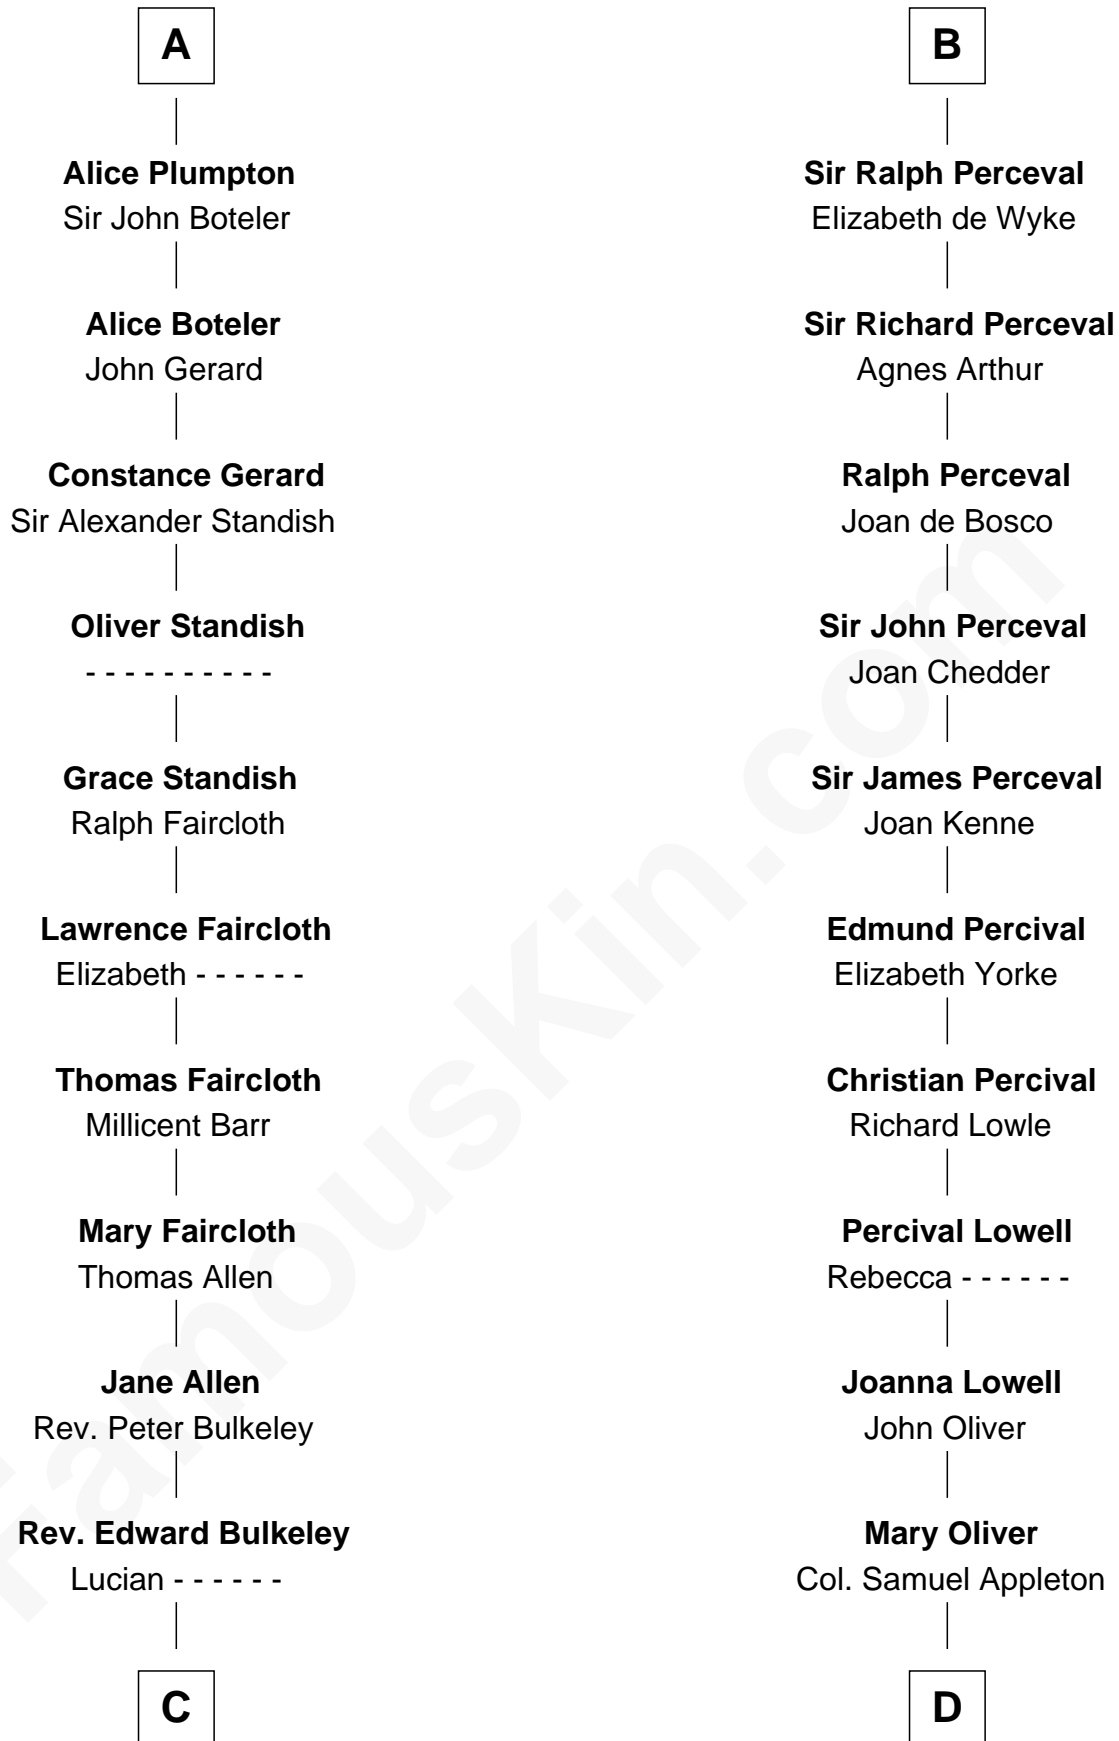

FamousKin.com

Relationship Chart of

John Hancock

Signer of the Declaration of Independence

19th cousin 1 time removed of

General William Whipple

Signer of the Declaration of Independence

C

Mary Bulkeley
Rev. Thomas Clarke

Elizabeth Clarke
John Hancock

Rev. John Hancock
Mary Hawke

John Hancock
Signer of Declaration of Independence

D

Joanna Appleton
Matthew Whipple

William Whipple
Mary Cutts

General William Whipple
Signer of Declaration of Independence