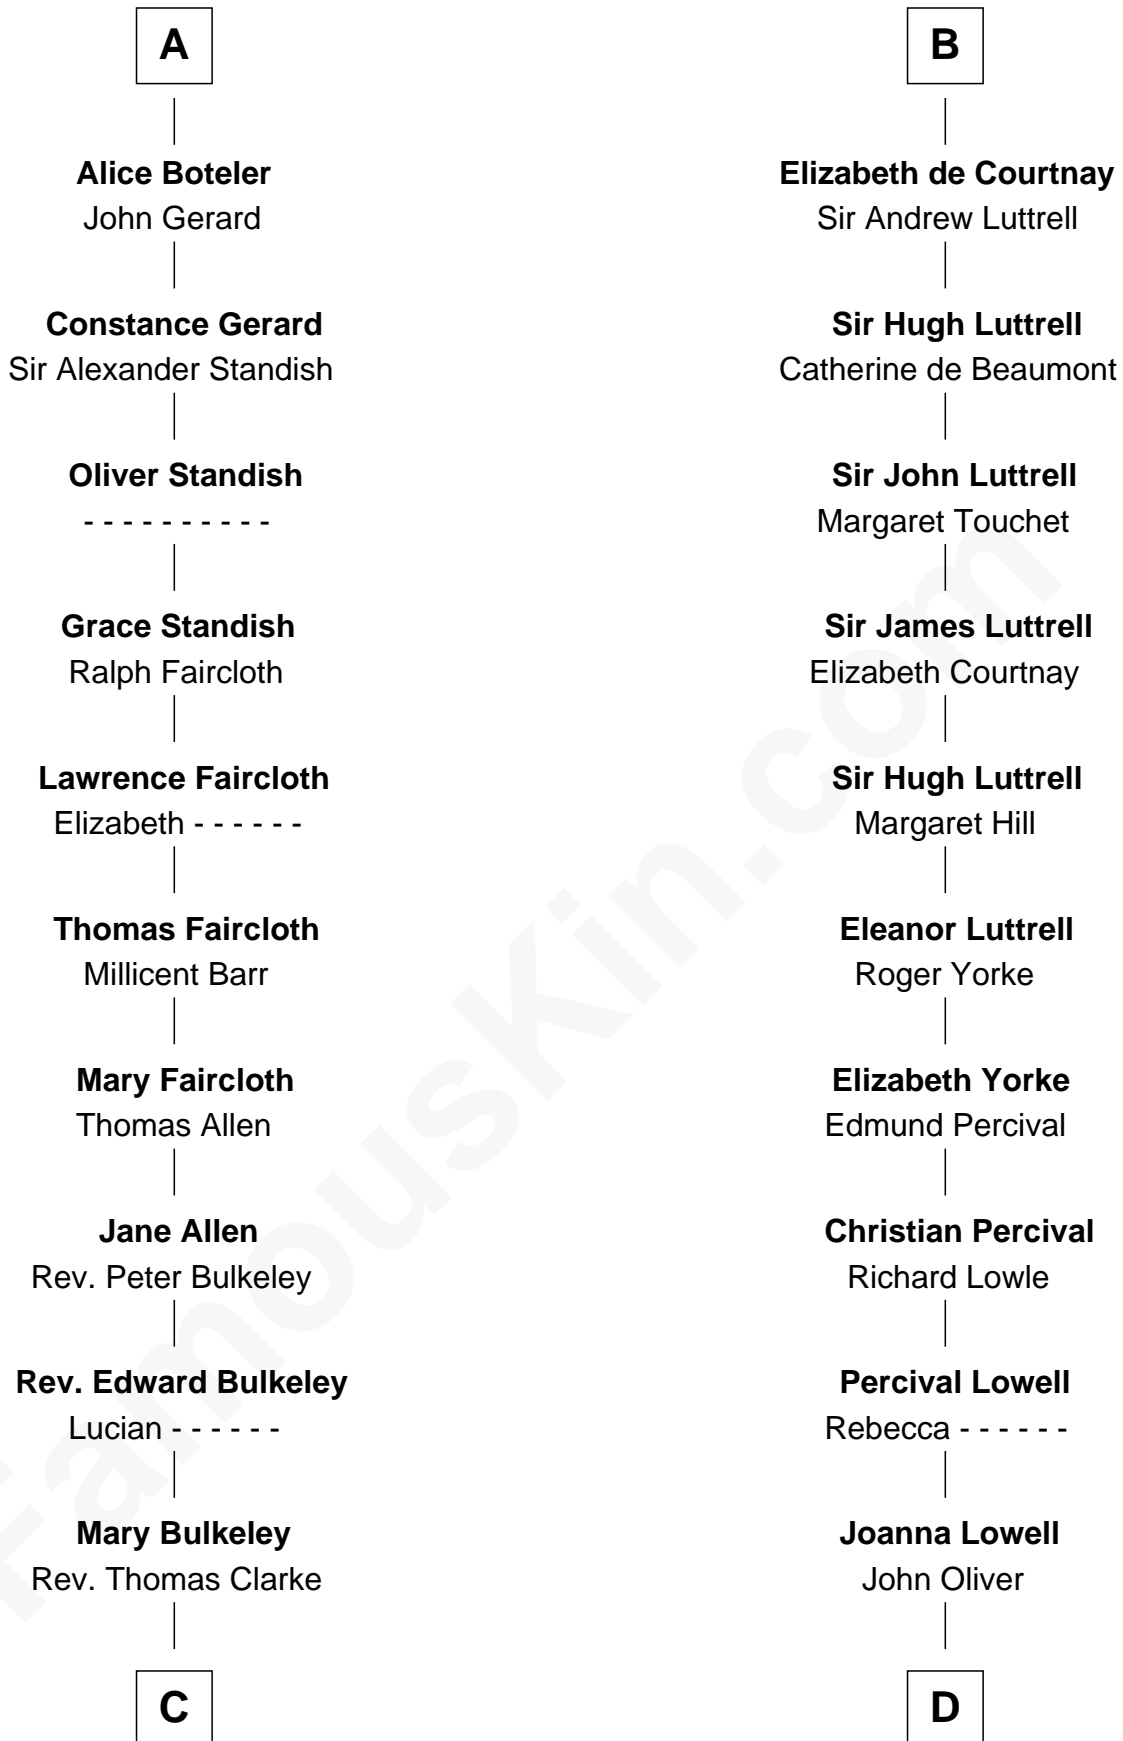

FamousKin.com

Relationship Chart of

John Hancock

Signer of the Declaration of Independence

19th cousin 1 time removed of

General William Whipple

Signer of the Declaration of Independence

C

Elizabeth Clarke

John Hancock

Rev. John Hancock

Mary Hawke

John Hancock

Signer of Declaration of Independence

D

Mary Oliver