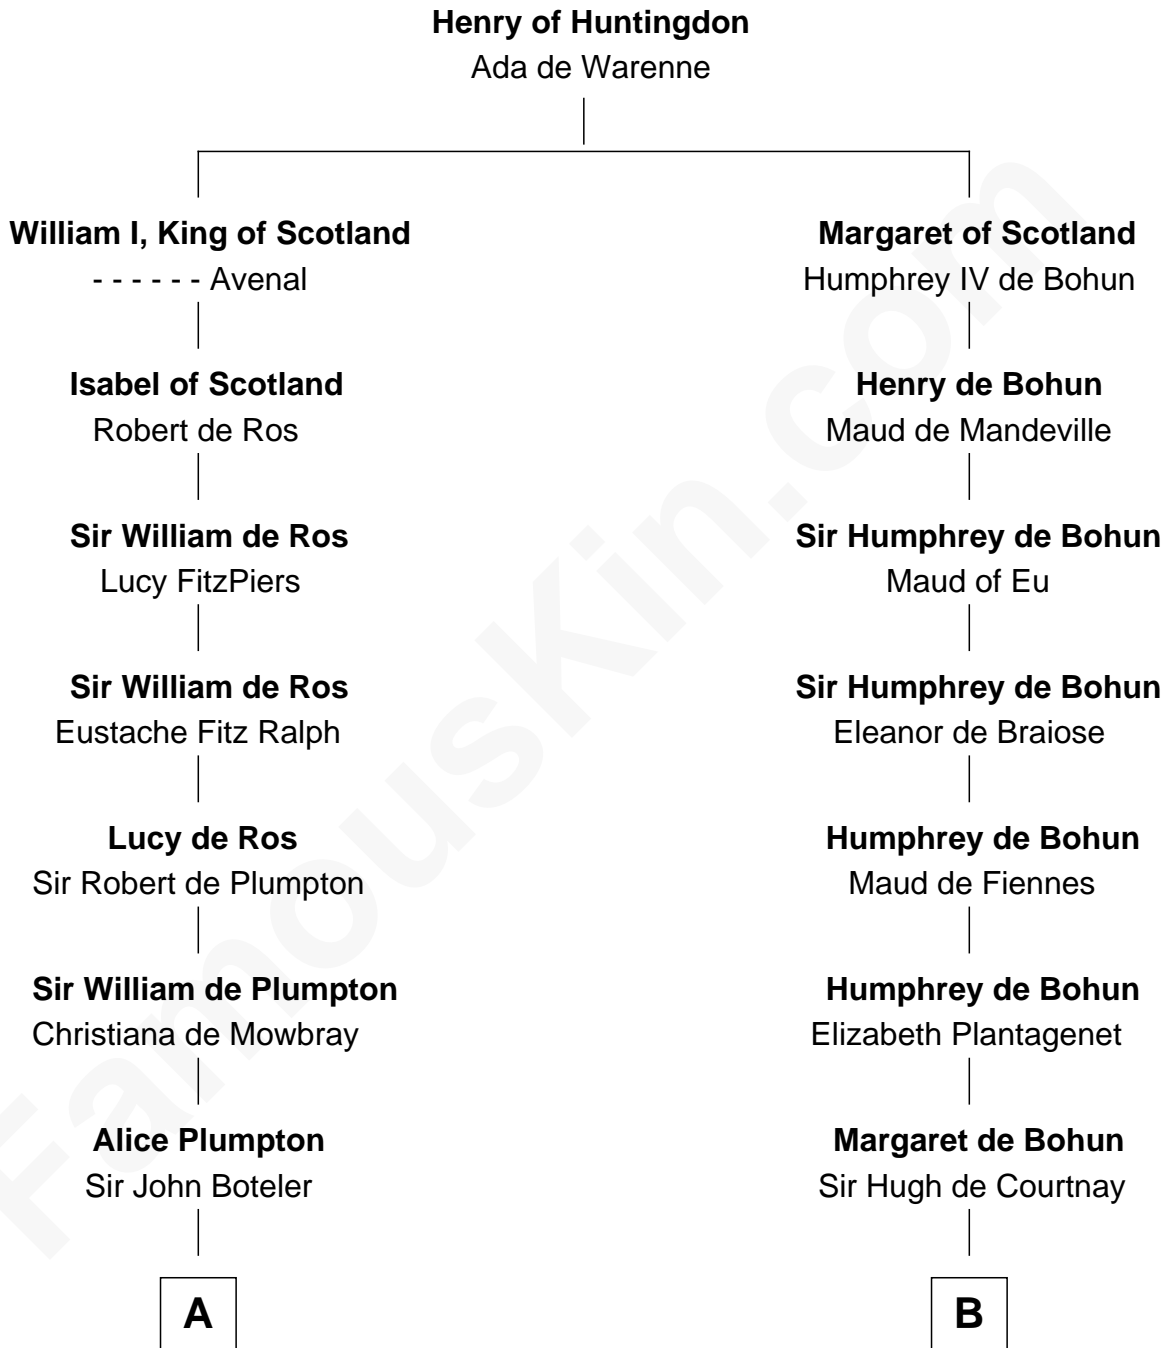

FamousKin.com

Relationship Chart of

John Hancock

Signer of the Declaration of Independence

19th cousin 1 time removed of

General William Whipple

Signer of the Declaration of Independence

C

Elizabeth Clarke

John Hancock

Rev. John Hancock

Mary Hawke

John Hancock

Signer of Declaration of Independence

D

Mary Oliver