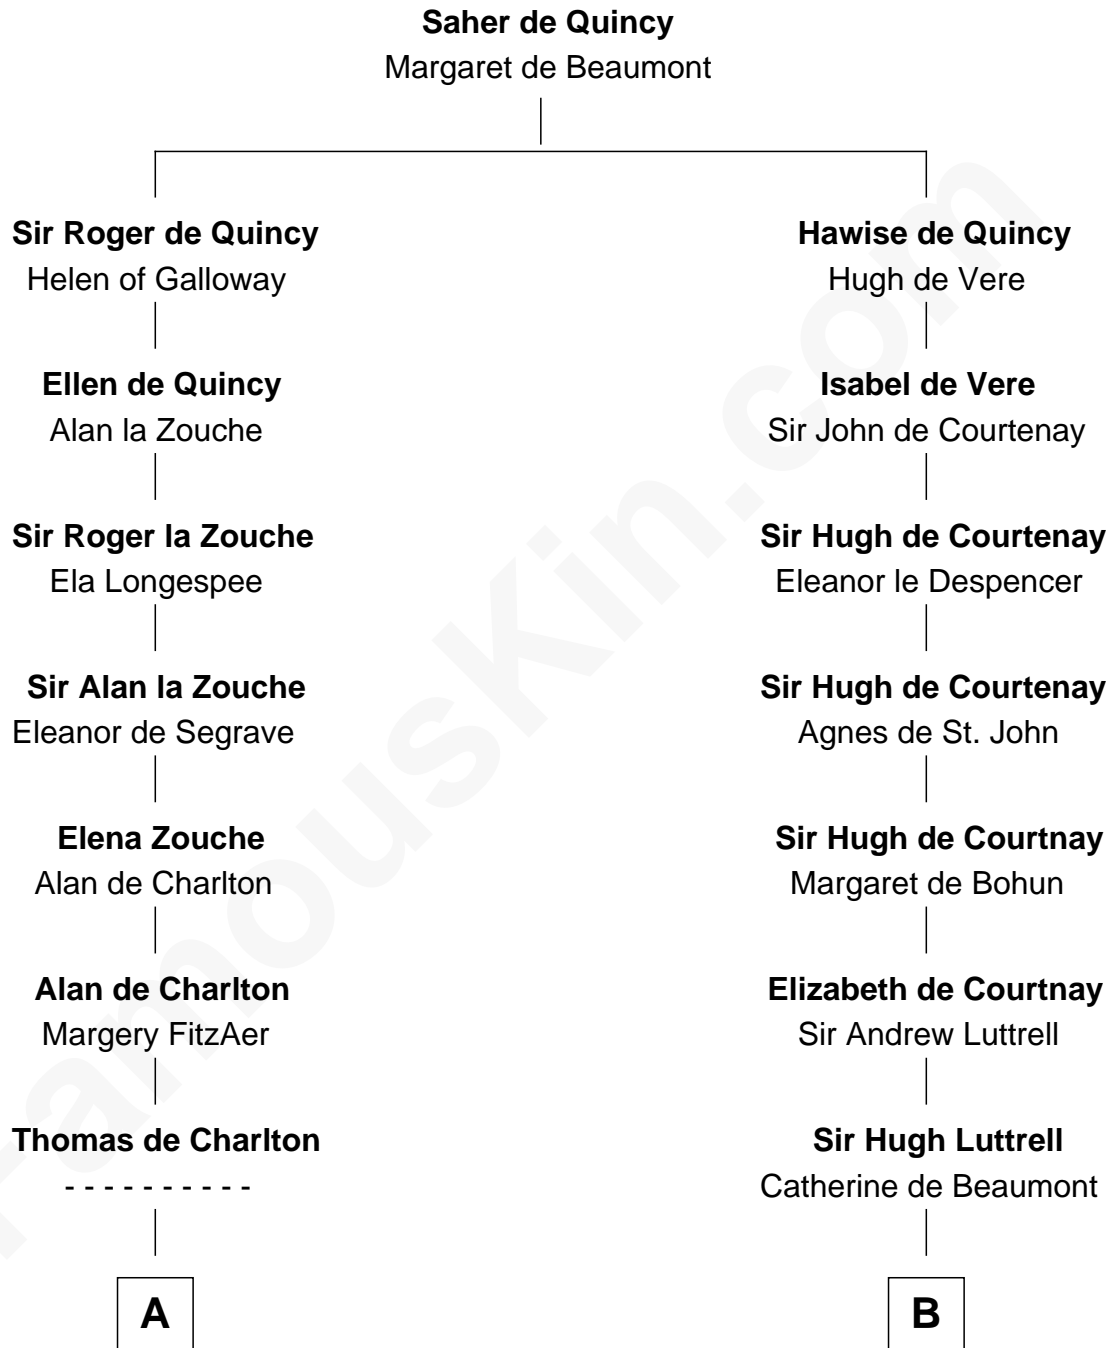

FamousKin.com

Relationship Chart of

John Hancock

Signer of the Declaration of Independence

18th cousin 1 time removed of

General William Whipple

Signer of the Declaration of Independence

C

Elizabeth Clarke

John Hancock

Rev. John Hancock

Mary Hawke

John Hancock

Signer of Declaration of Independence

D

William Whipple

Mary Cutts

General William Whipple

Signer of Declaration of Independence

FamousKin.com