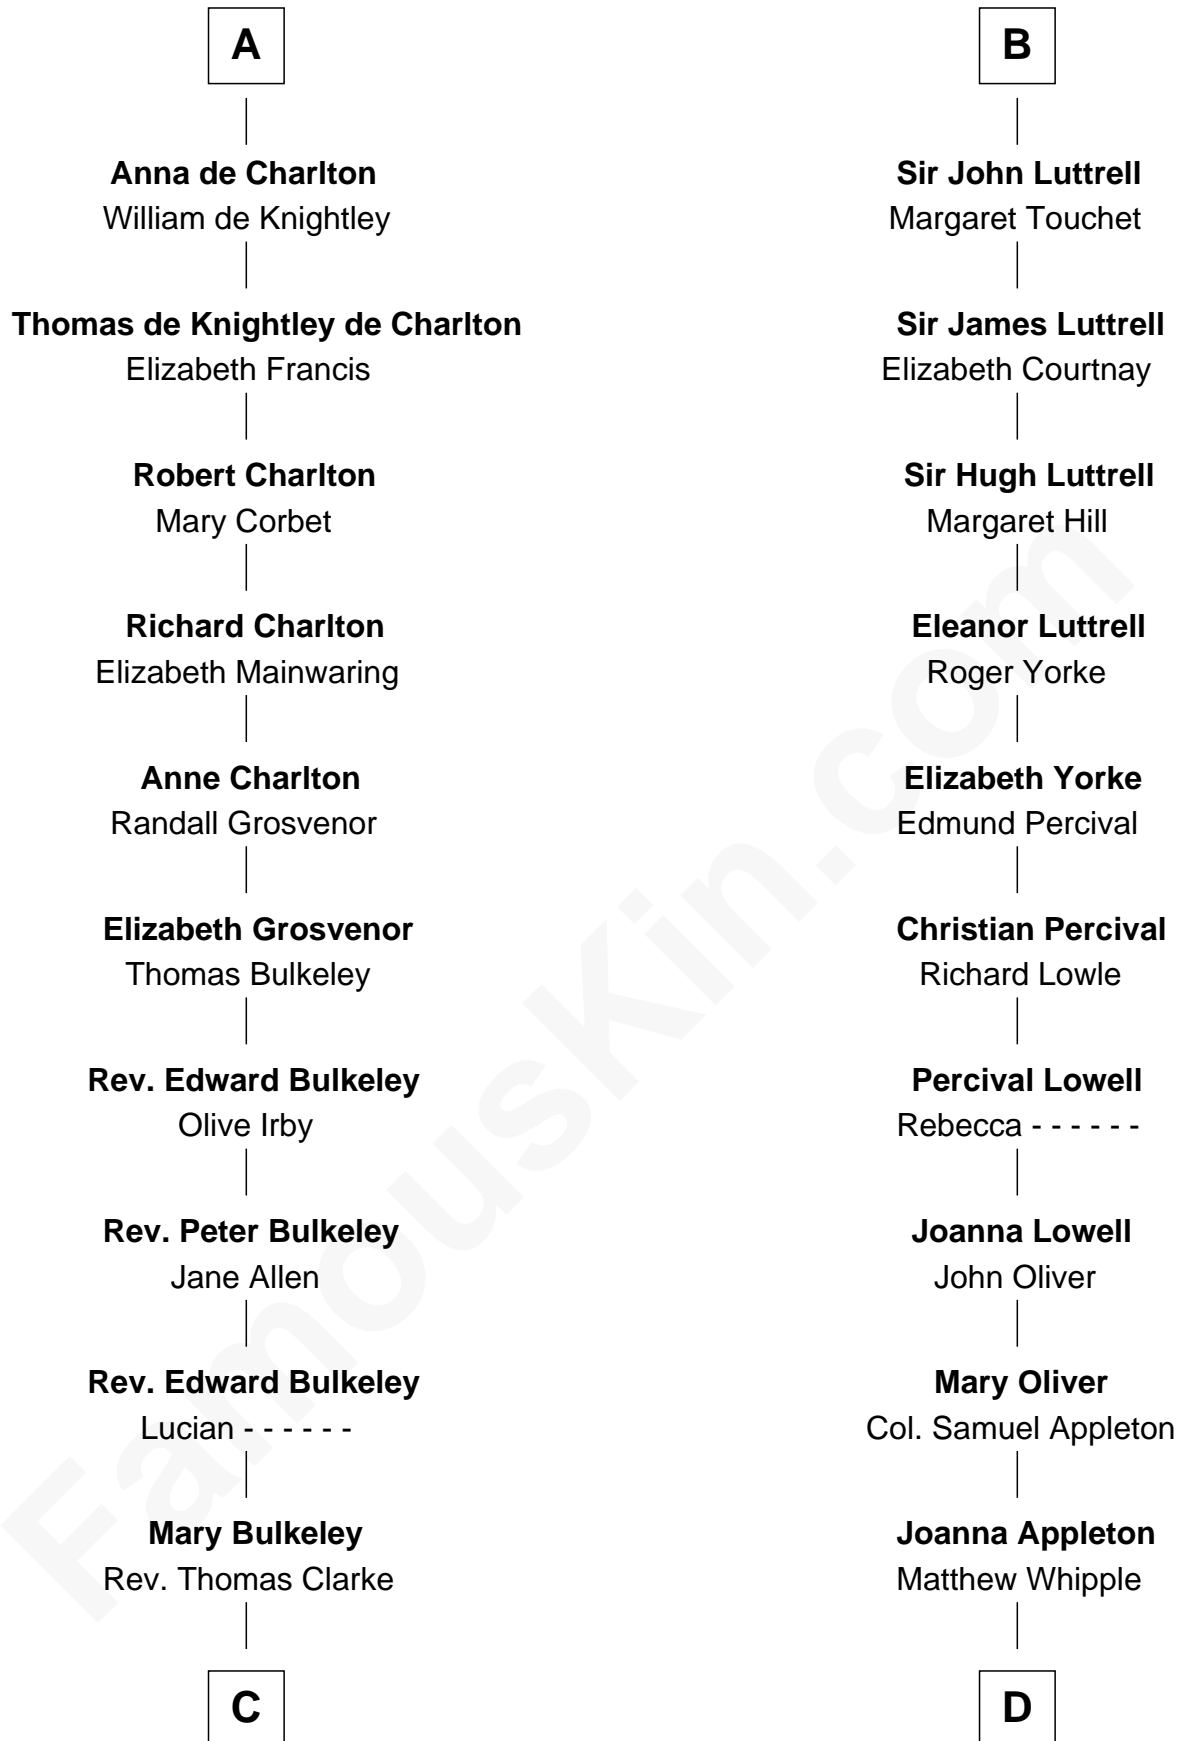

FamousKin.com

Relationship Chart of

John Hancock

Signer of the Declaration of Independence

18th cousin 1 time removed of

General William Whipple

Signer of the Declaration of Independence

C

Elizabeth Clarke

John Hancock

Rev. John Hancock

Mary Hawke

John Hancock

Signer of Declaration of Independence

D

William Whipple

Mary Cutts

General William Whipple

Signer of Declaration of Independence

FamousKin.com