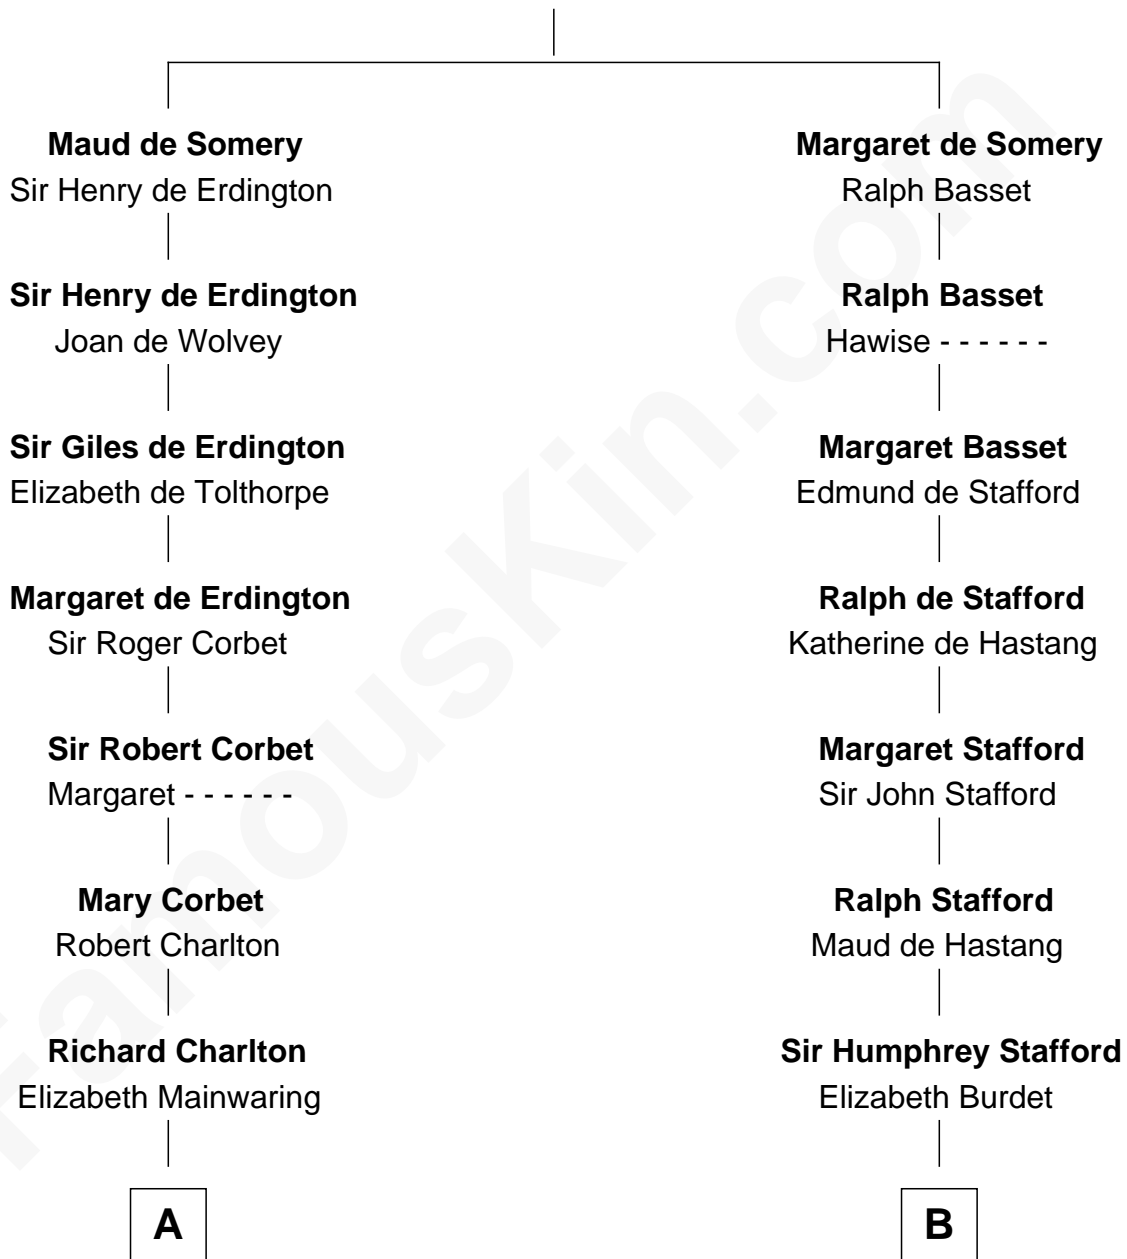

Sir Roger de Somery

Nichole d'Aubenev