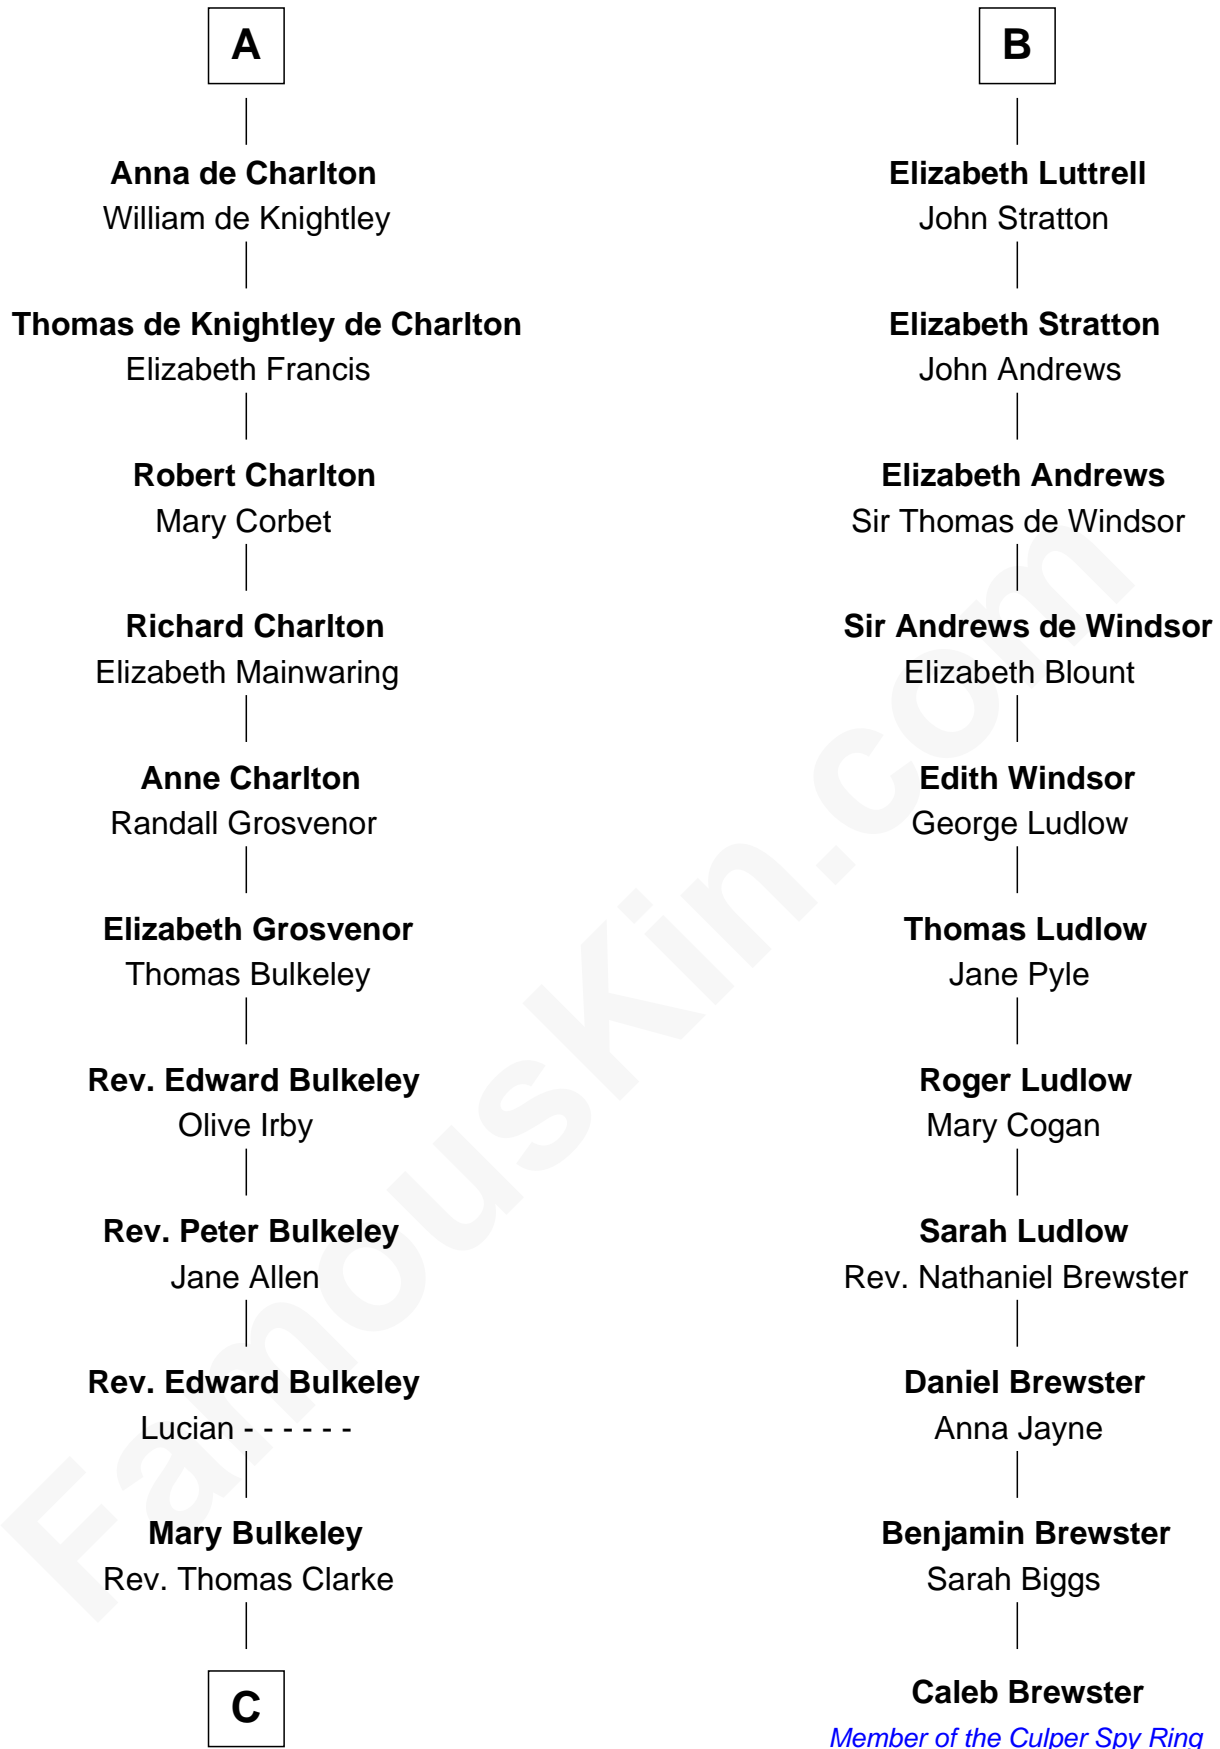

FamousKin.com Relationship Chart of

John Hancock

Signer of the Declaration of Independence

17th cousin 2 times removed of

Caleb Brewster

Member of the Culper Spy Ring during the American Revolution

Henry II, King of England

not married
Ida de Tony

with wife
Eleanor of Aquitaine

Sir William Longespee
Ela of Salisbury

John, King of England
Isabelle of Angoulême

Stephen Longespee
Emmeline de Ridelisford

Henry III, King of England
Eleanor of Provence

Ela Longespee
Sir Roger la Zouche

Edward I, King of England
Eleanor of Castile

Sir Alan la Zouche
Eleanor de Segrave

Elizabeth Plantagenet
Humphrey de Bohun

Elena Zouche
Alan de Charlton

Margaret de Bohun
Sir Hugh de Courtney

Alan de Charlton
Margery FitzAer

Elizabeth de Courtney
Sir Andrew Luttrell

Thomas de Charlton

Sir Hugh Luttrell
Catherine de Beaumont

A

B

C

—
Elizabeth Clarke