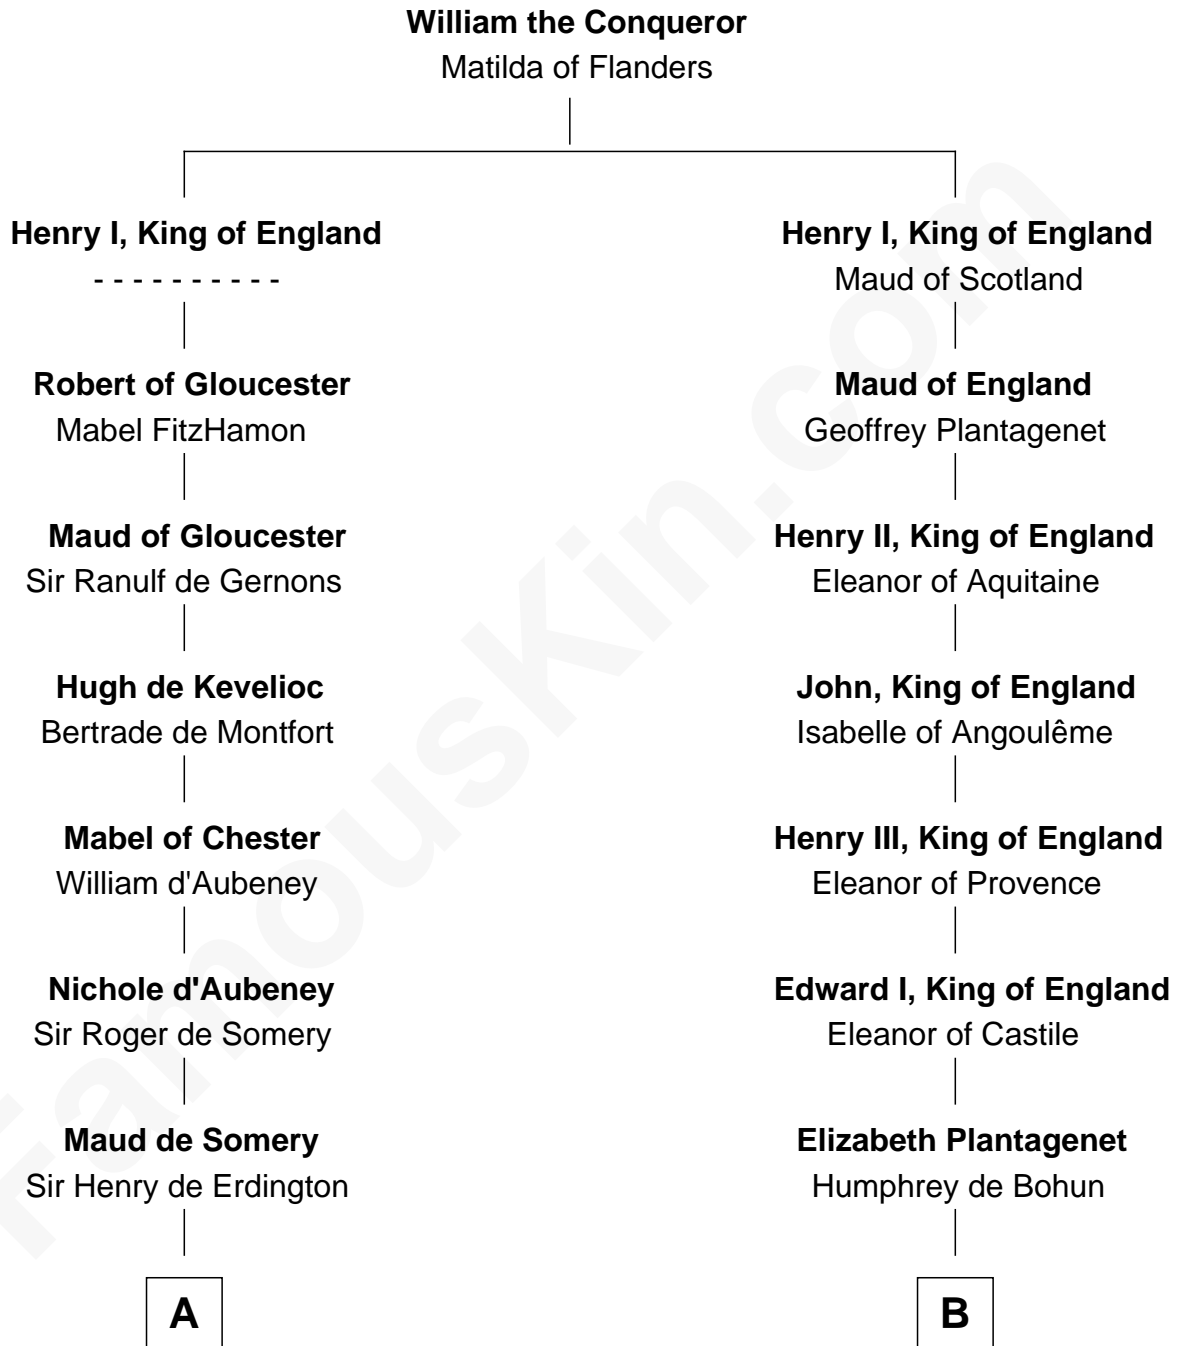

# FamousKin.com Relationship Chart of

**John Hancock**

*Signer of the Declaration of Independence*

20th cousin 1 time removed of

**Caleb Brewster**

*Member of the Culper Spy Ring during the American Revolution*

**C**

**Rev. Edward Bulkeley**

Lucian - - - - -

**Mary Bulkeley**

Rev. Thomas Clarke

**Elizabeth Clarke**

John Hancock

**Rev. John Hancock**

Mary Hawke

**John Hancock**

*Signer of Declaration of Independence*

**D**

**Sarah Ludlow**

Rev. Nathaniel Brewster

**Daniel Brewster**

Anna Jayne