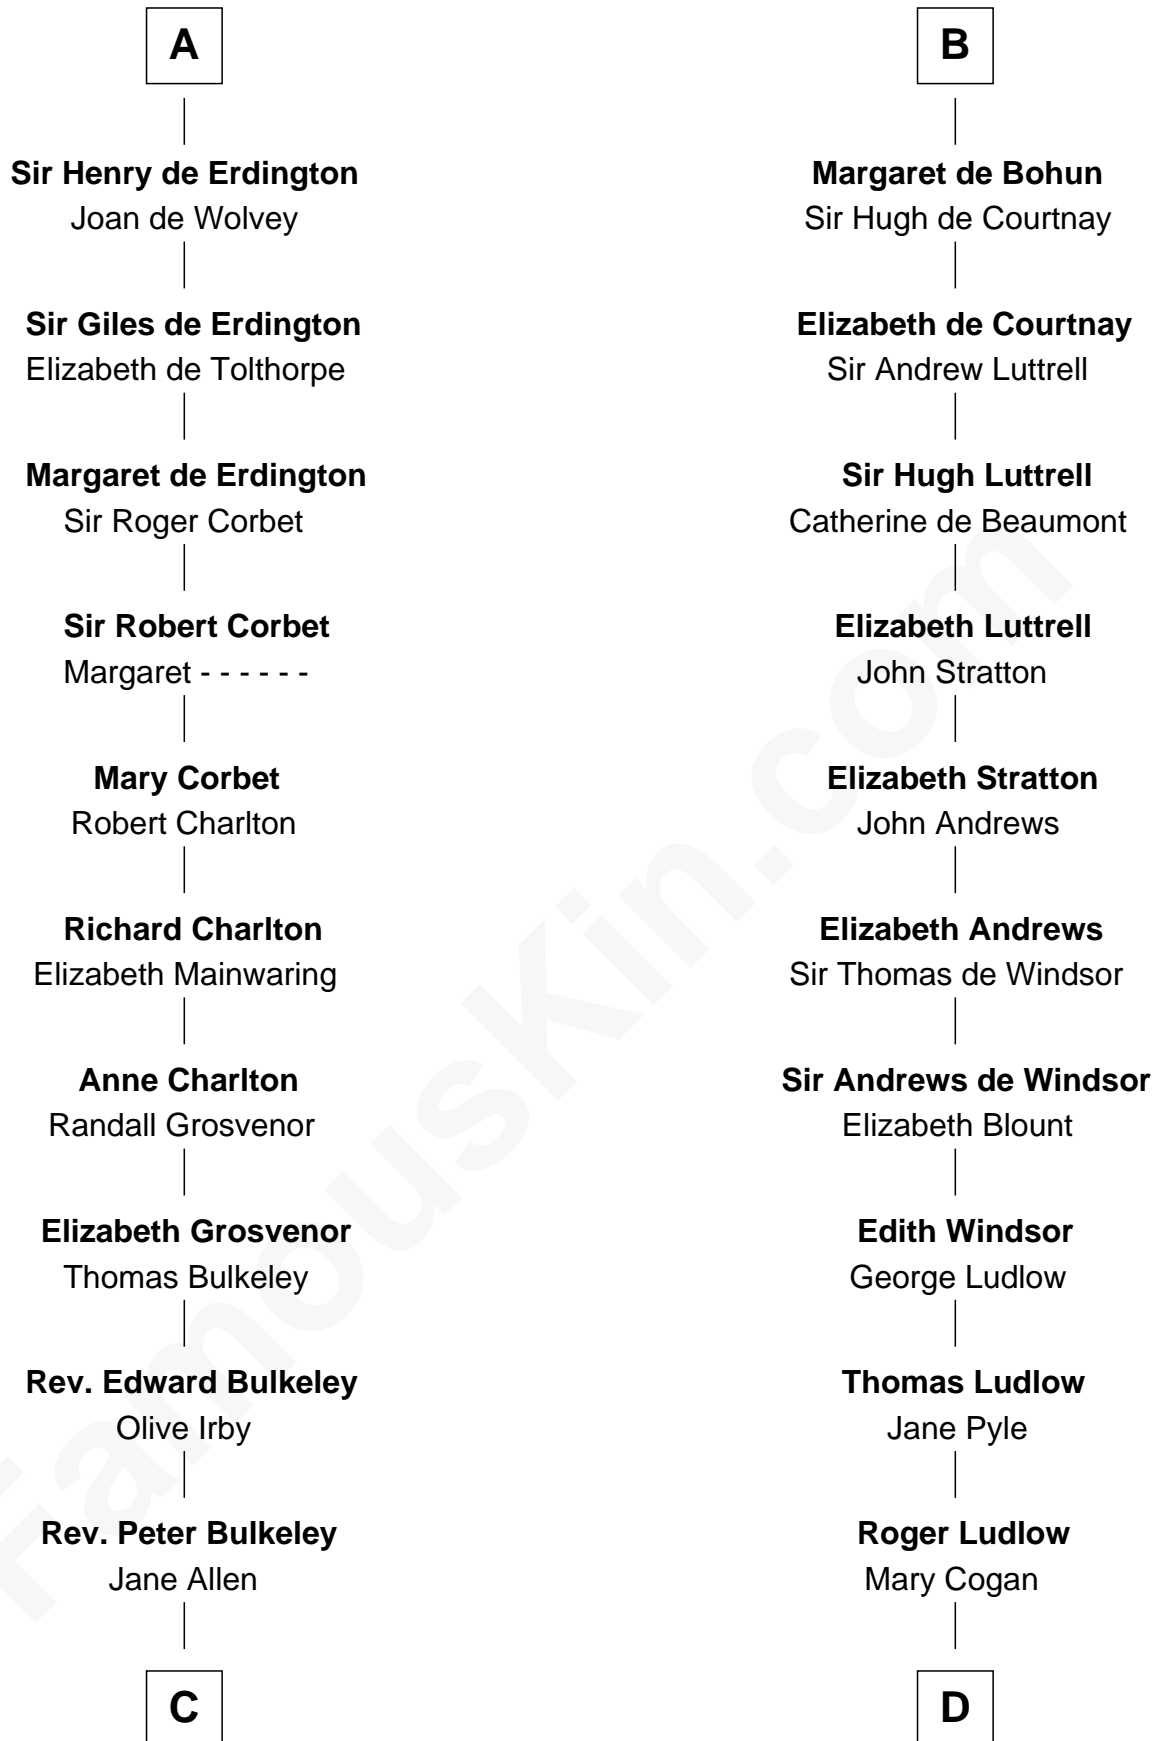

# FamousKin.com Relationship Chart of

**John Hancock**

*Signer of the Declaration of Independence*

20th cousin 1 time removed of

**Caleb Brewster**

*Member of the Culper Spy Ring during the American Revolution*

**C**

**Rev. Edward Bulkeley**

Lucian - - - - -

**Mary Bulkeley**

Rev. Thomas Clarke

**Elizabeth Clarke**

John Hancock

**Rev. John Hancock**

Mary Hawke

**John Hancock**

*Signer of Declaration of Independence*

**D**

**Sarah Ludlow**

Rev. Nathaniel Brewster

**Daniel Brewster**

Anna Jayne