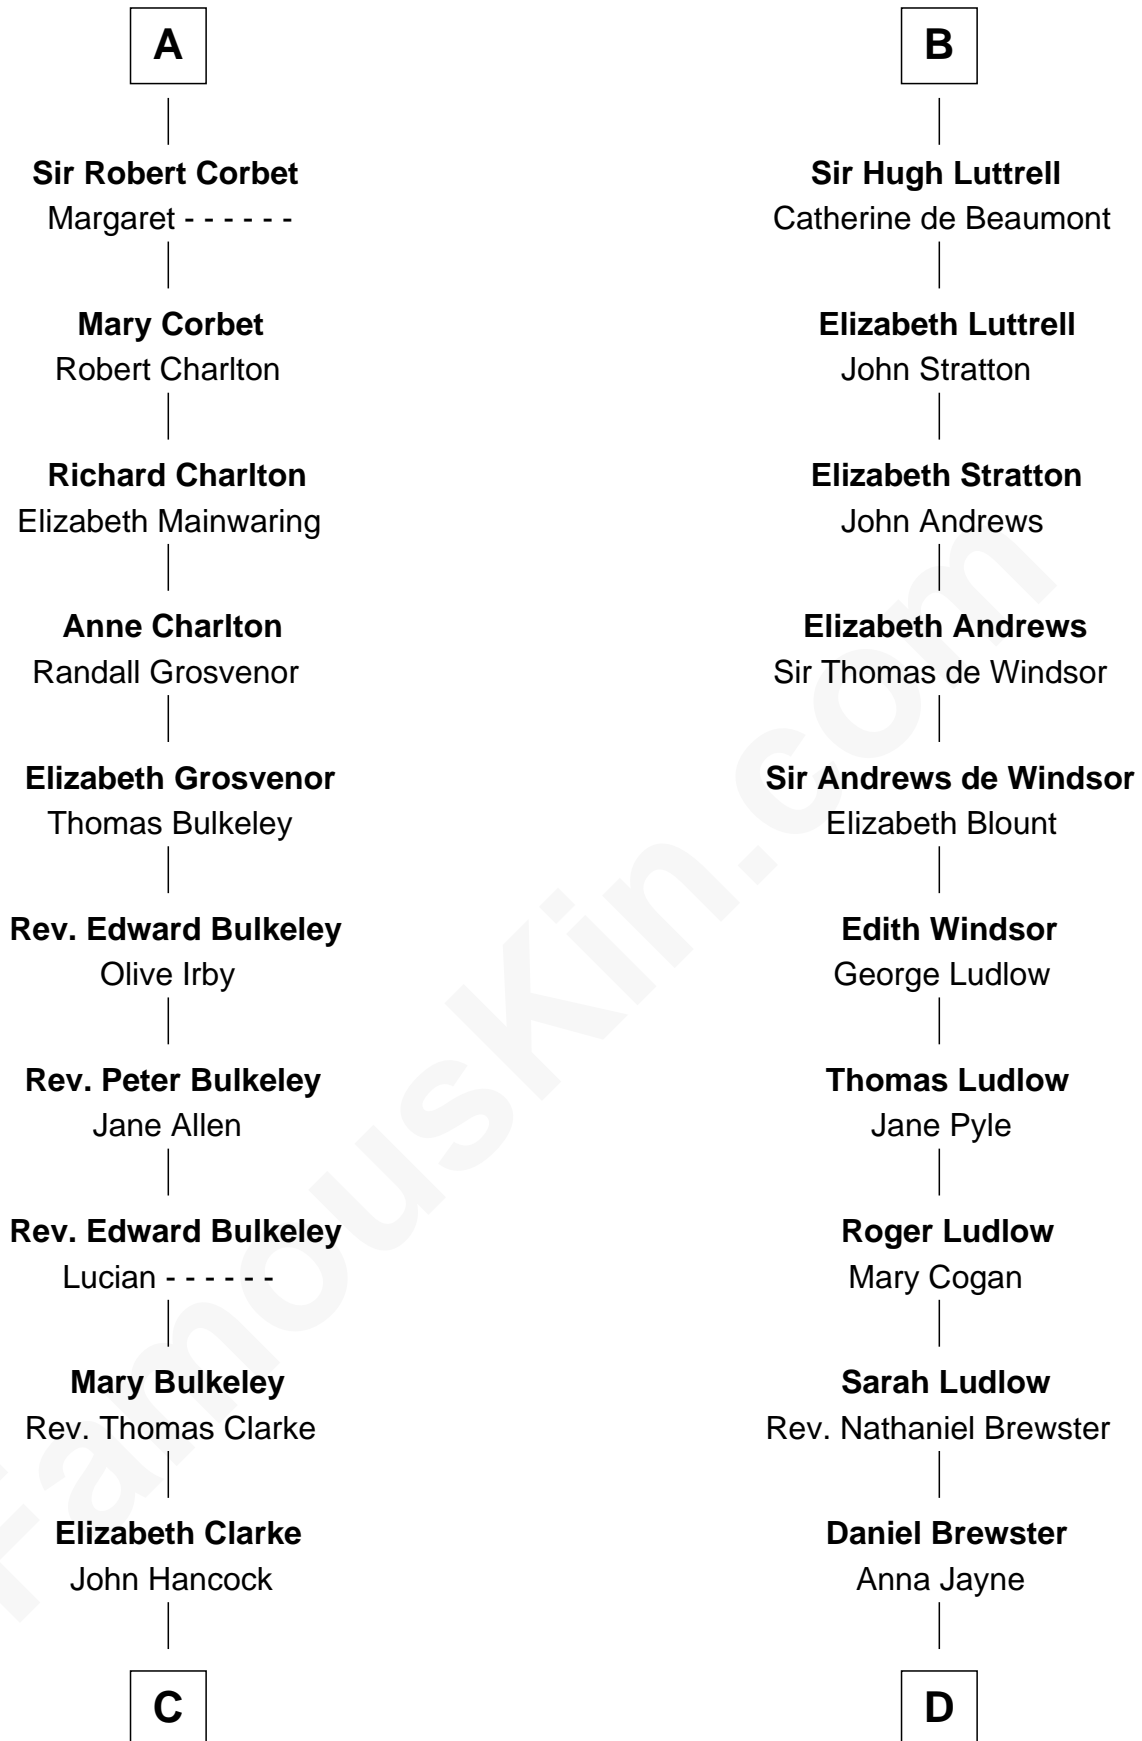

FamousKin.com Relationship Chart of

John Hancock

Signer of the Declaration of Independence

18th cousin of

Caleb Brewster

Member of the Culper Spy Ring during the American Revolution

John FitzGilbert
Sybilla of Salisbury

Isabel de Clare

Eva Marshal

William de Braiose

Eleanor de Braiose

Sir Humphrey de Bohun

Humphrey de Bohun

Maud de Fiennes

Humphrey de Bohun

Elizabeth Plantagenet

Margaret de Bohun

Sir Hugh de Courtnay

Elizabeth de Courtnay

Sir Andrew Luttrell

B

C

Rev. John Hancock

Mary Hawke

John Hancock

Signer of Declaration of Independence

D

Benjamin Brewster

Sarah Biggs

Caleb Brewster

Member of the Culper Spy Ring