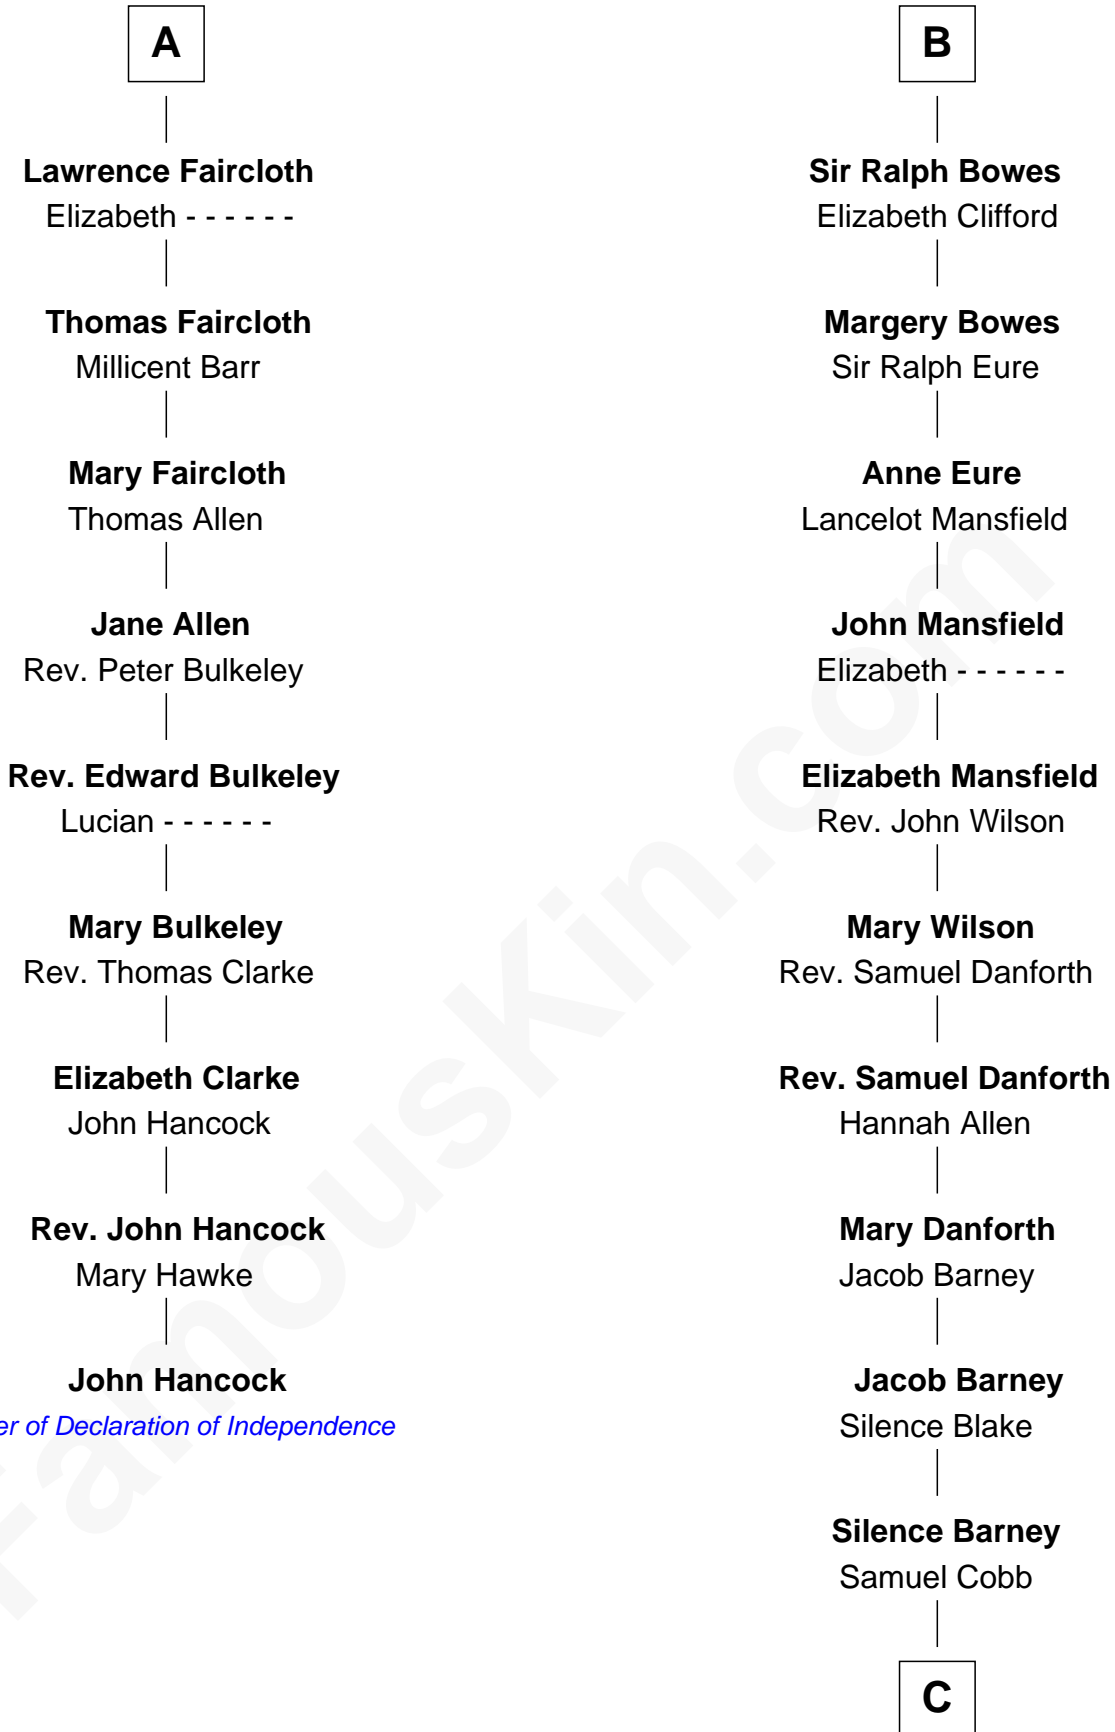

FamousKin.com

Relationship Chart of

John Hancock

Signer of the Declaration of Independence

15th cousin 6 times removed of

Sandra Day O'Connor

First Female U.S. Supreme Court Justice

C

Lettice Carlyle Cobb

Luke Day

Hollis Day

Eliza L. Flanders

Henry Clay Day

Alice Edith Hilton

Henry R. Day

Ada Mae Wilkey