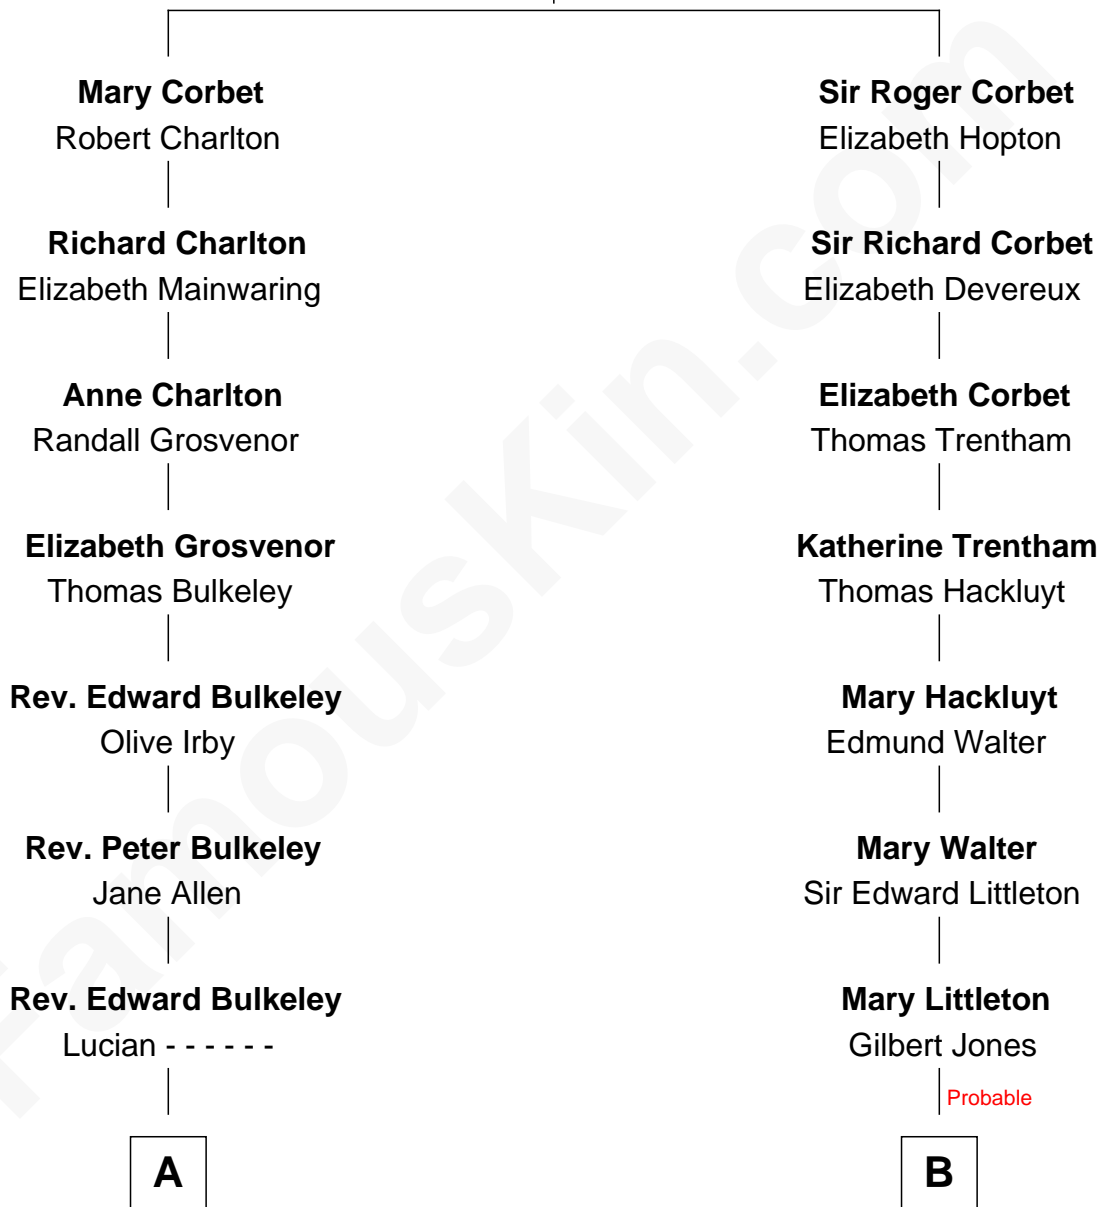

FamousKin.com Relationship Chart of

John Hancock

Signer of the Declaration of Independence

10th cousin 7 times removed of

Christopher Reeve

Movie Actor

Sir Robert Corbet

Margaret - - - - -

A

Mary Bulkeley
Rev. Thomas Clarke

Elizabeth Clarke
John Hancock

Rev. John Hancock
Mary Hawke

John Hancock
Signer of Declaration of Independence

B

Mary Jones
Thomas Lloyd

Rachel Lloyd
Samuel Preston