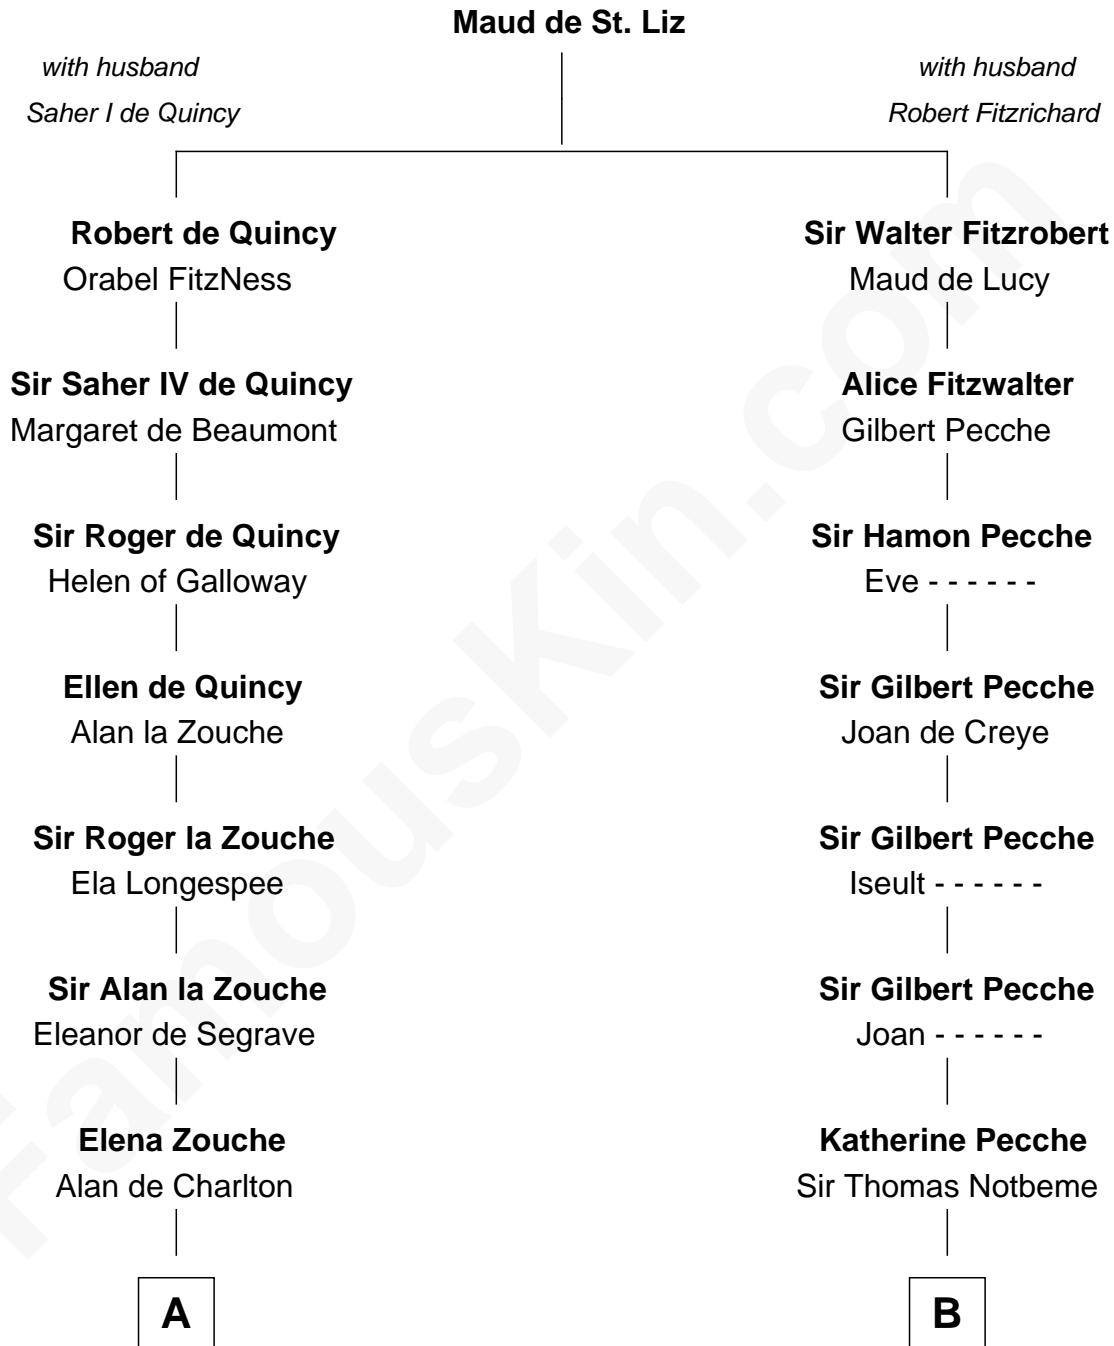

# FamousKin.com Relationship Chart of

**John Hancock**

*Signer of the Declaration of Independence*

21st cousin of

**Nathaniel Hawthorne**

*Author of The Scarlet Letter*

**C**

**Rev. Edward Bulkeley**

Lucian - - - - -

**Mary Bulkeley**

Rev. Thomas Clarke

**Elizabeth Clarke**

John Hancock

**Rev. John Hancock**

Mary Hawke

**John Hancock**