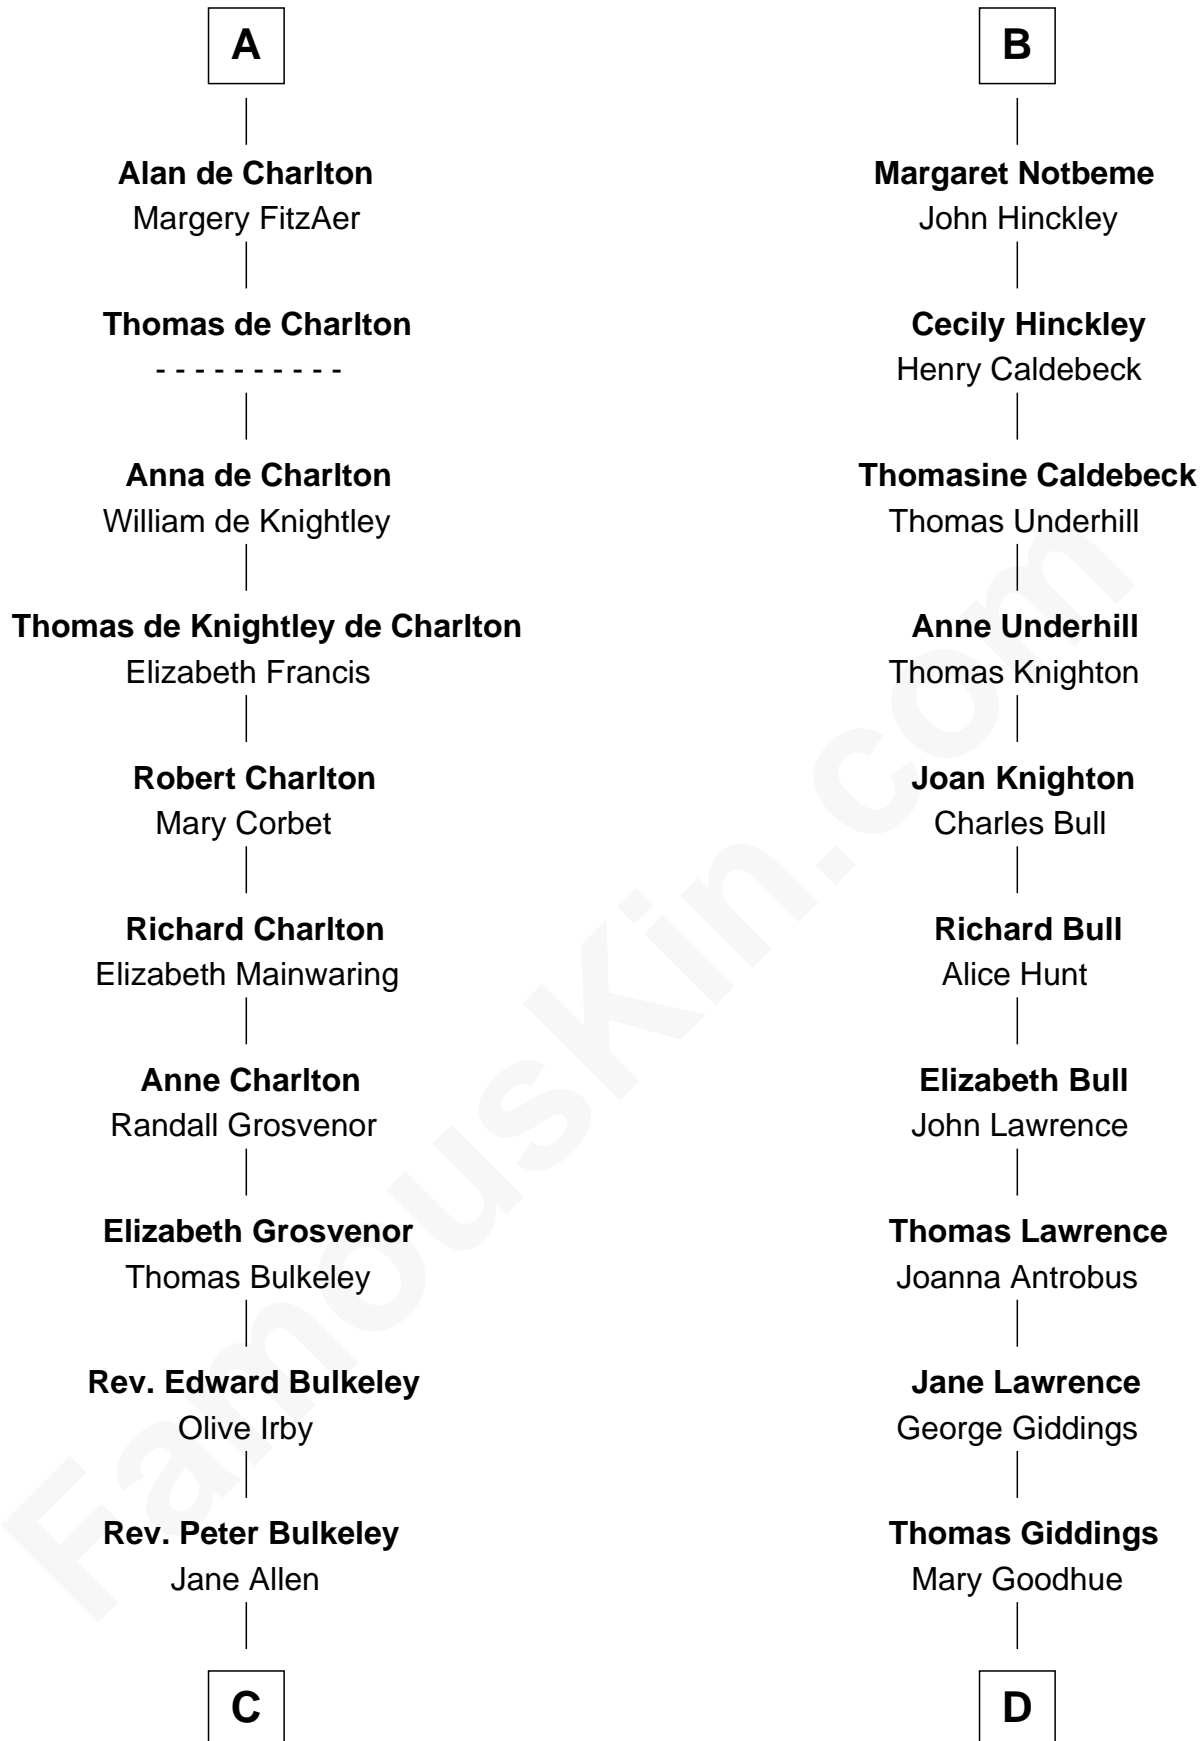

# FamousKin.com Relationship Chart of

**John Hancock**

*Signer of the Declaration of Independence*

21st cousin of

**Nathaniel Hawthorne**

*Author of The Scarlet Letter*

**C**

**Rev. Edward Bulkeley**

Lucian - - - - -

**Mary Bulkeley**

Rev. Thomas Clarke

**Elizabeth Clarke**

John Hancock

**Rev. John Hancock**

Mary Hawke

**John Hancock**