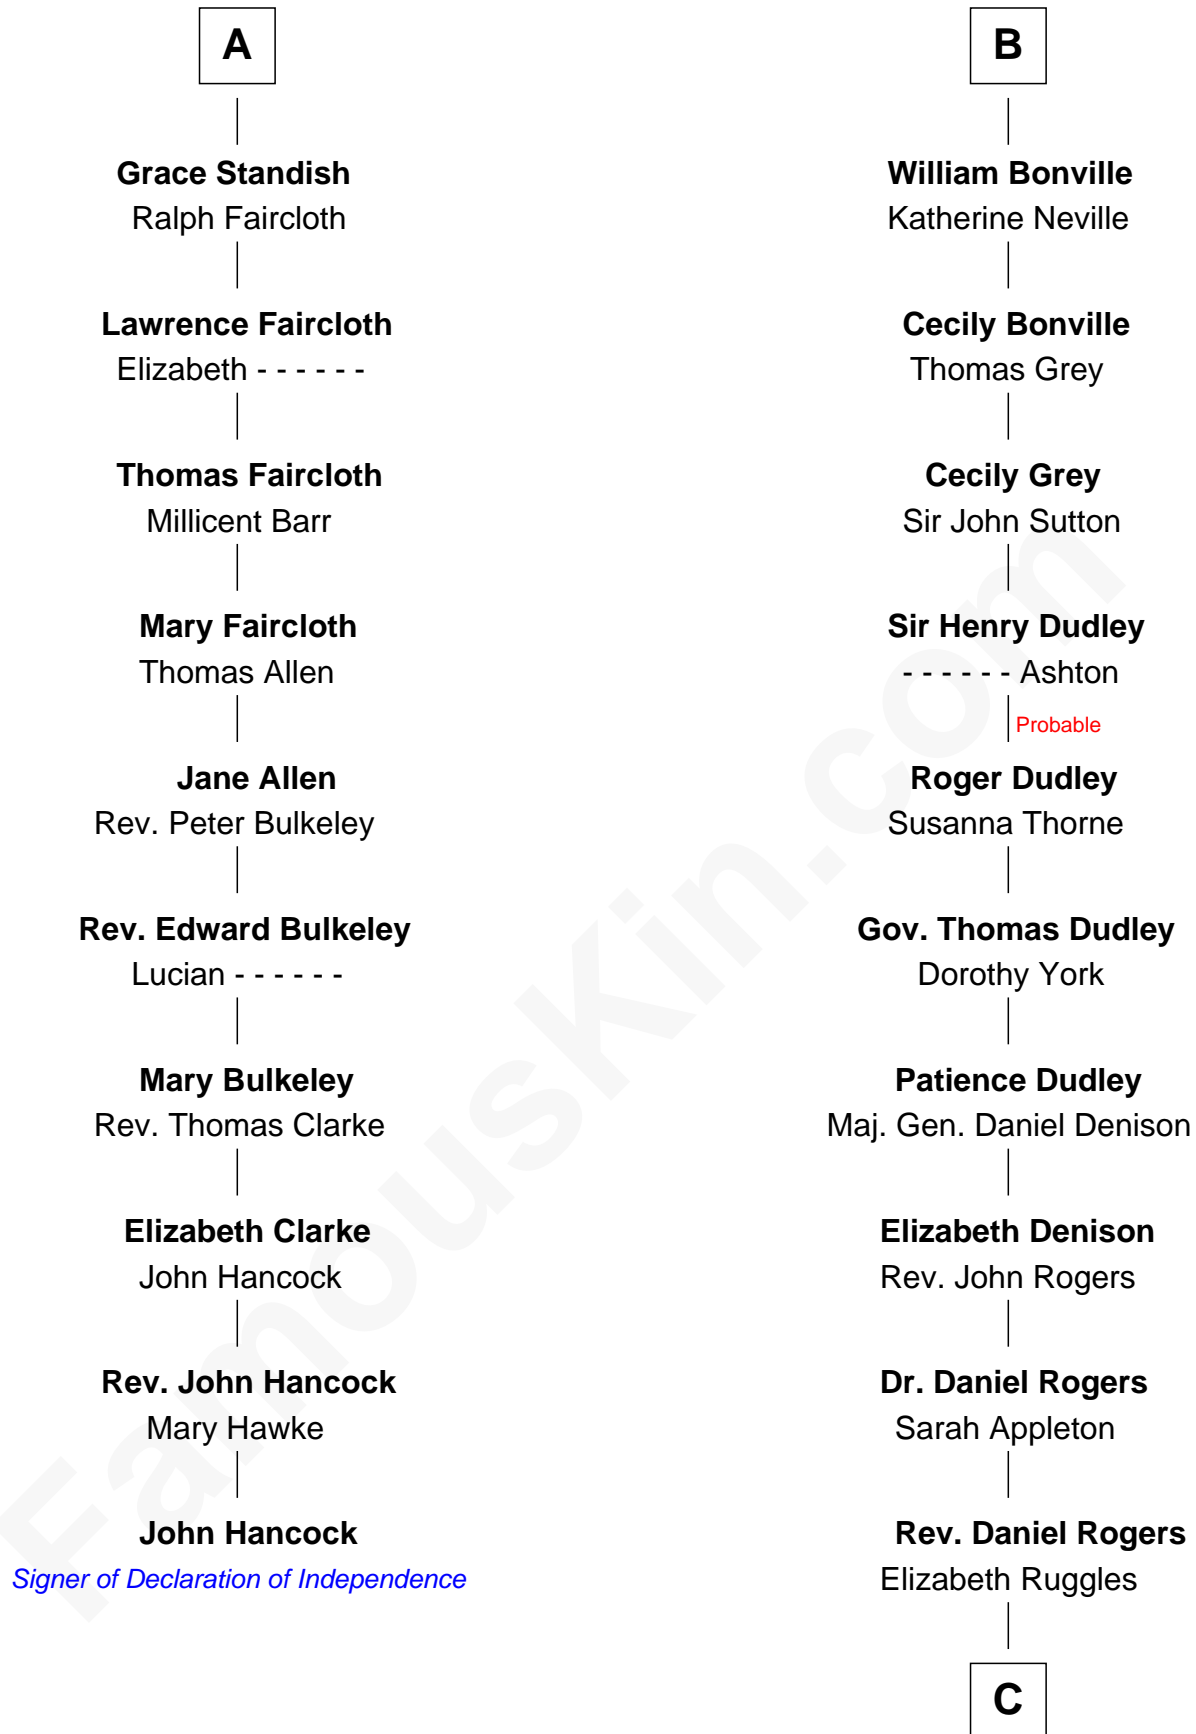

## Relationship Chart of

### John Hancock

*Signer of the Declaration of Independence*

16th cousin 4 times removed of

### Colonel Robert Gould Shaw

*U.S. Civil War leader of film "Glory" fame*

**Sir William de Ros**

Lucy FitzPiers

**C**

—  
**Sarah Rogers**  
Samuel Parkman

—  
**Elizabeth Willard Parkman**  
Robert Gould Shaw

—  
**Francis George Shaw**  
Sarah Blake Sturgis

—  
**Colonel Robert Gould Shaw**  
*Main character in film "Glory"*

FamousKin.com