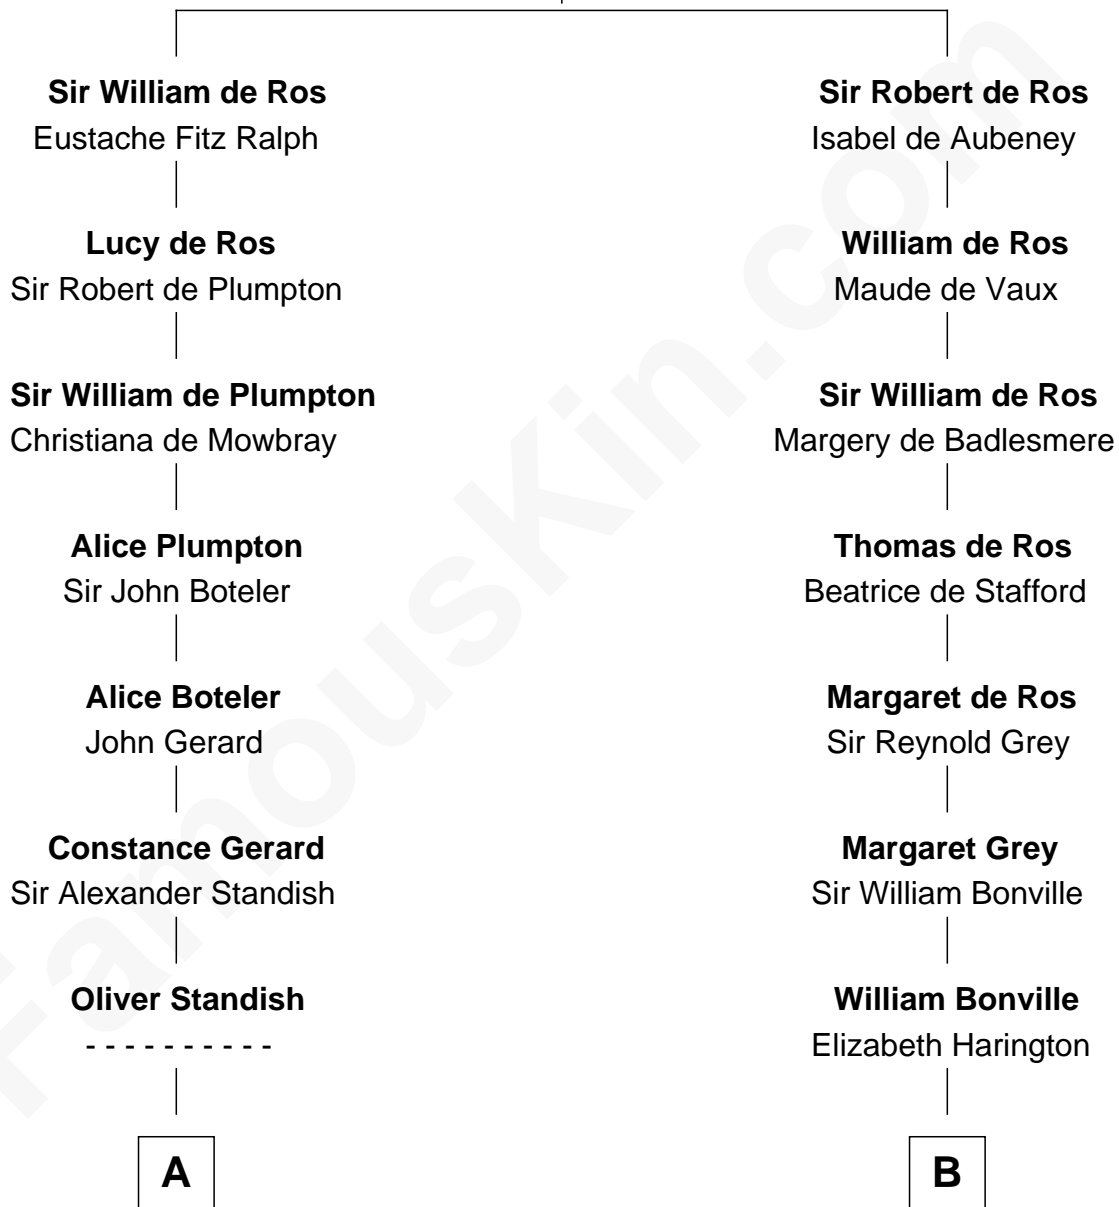

## Relationship Chart of

### John Hancock

*Signer of the Declaration of Independence*

16th cousin 4 times removed of

### Colonel Robert Gould Shaw

*U.S. Civil War leader of film "Glory" fame*

**Sir William de Ros**

Lucy FitzPiers

**C**

—  
**Sarah Rogers**  
Samuel Parkman

—  
**Elizabeth Willard Parkman**  
Robert Gould Shaw

—  
**Francis George Shaw**  
Sarah Blake Sturgis

—  
**Colonel Robert Gould Shaw**  
*Main character in film "Glory"*

FamousKin.com