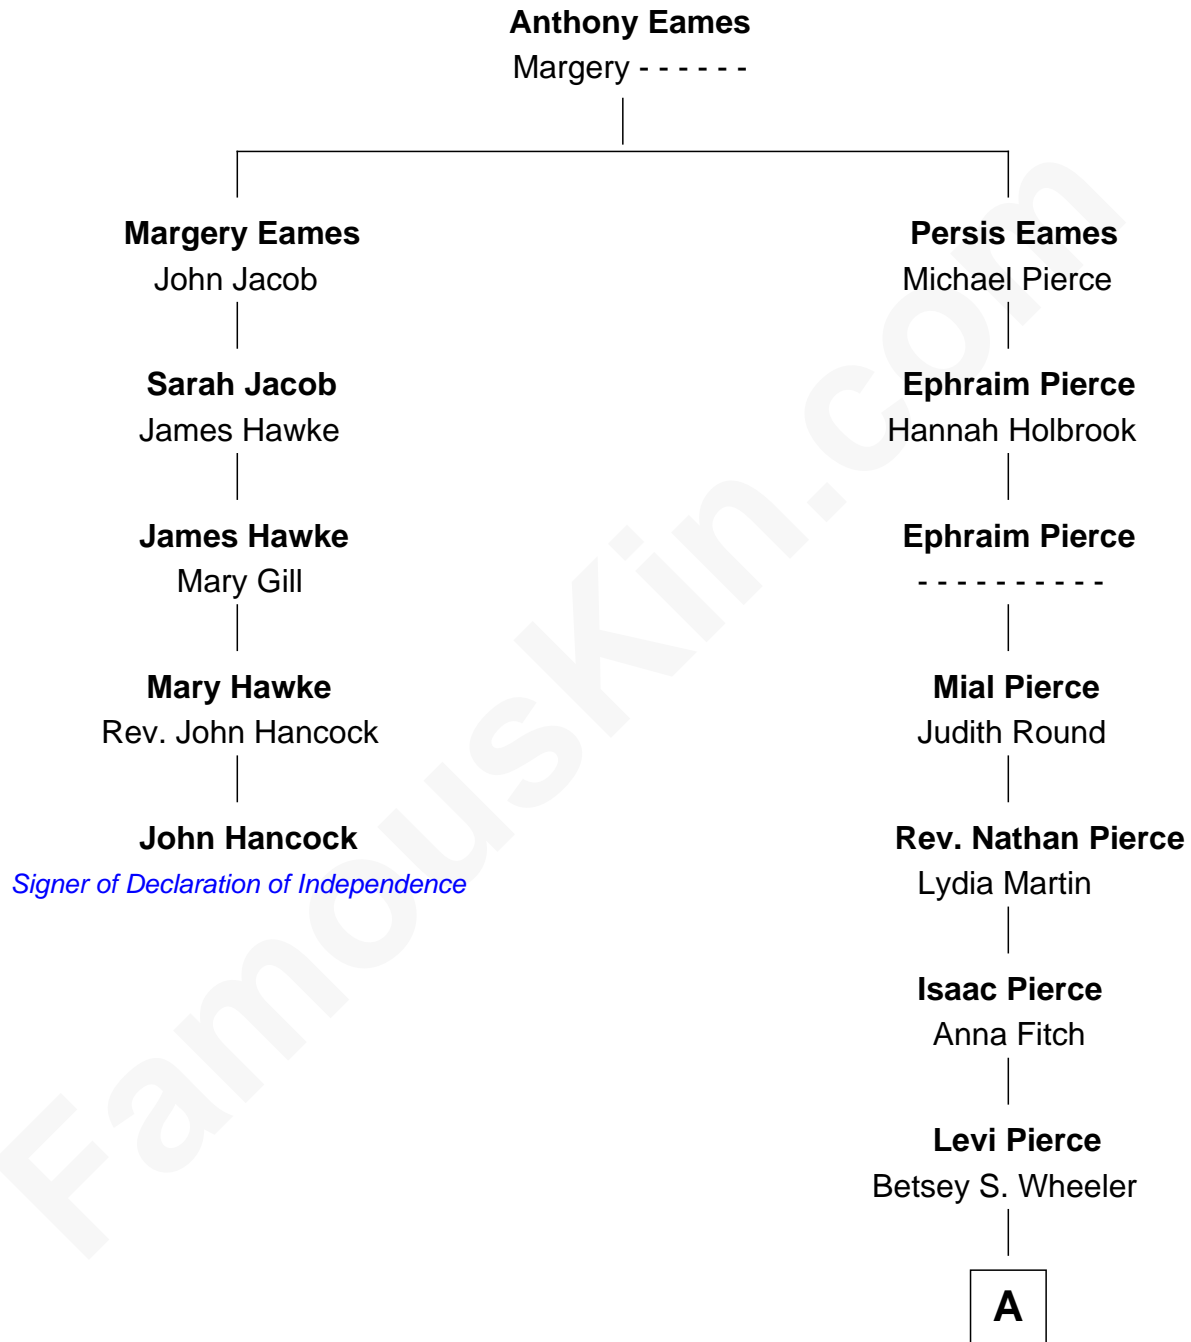

# FamousKin.com

## Relationship Chart of

### John Hancock

*Signer of the Declaration of Independence*

4th cousin 7 times removed of

**George H. W. Bush**  
*41st U.S. President*

**A**

—  
**Elizabeth Slade Pierce**  
Cortland Philip Livingston Butler

—  
**Mary Elizabeth Butler**  
Robert Emmet Sheldon

—  
**Flora Sheldon**  
Samuel Prescott Bush

—  
**Prescott Sheldon Bush**  
Dorothy Wear Walker

—  
**George H. W. Bush**  
*41st U.S. President*

FamousKin.com