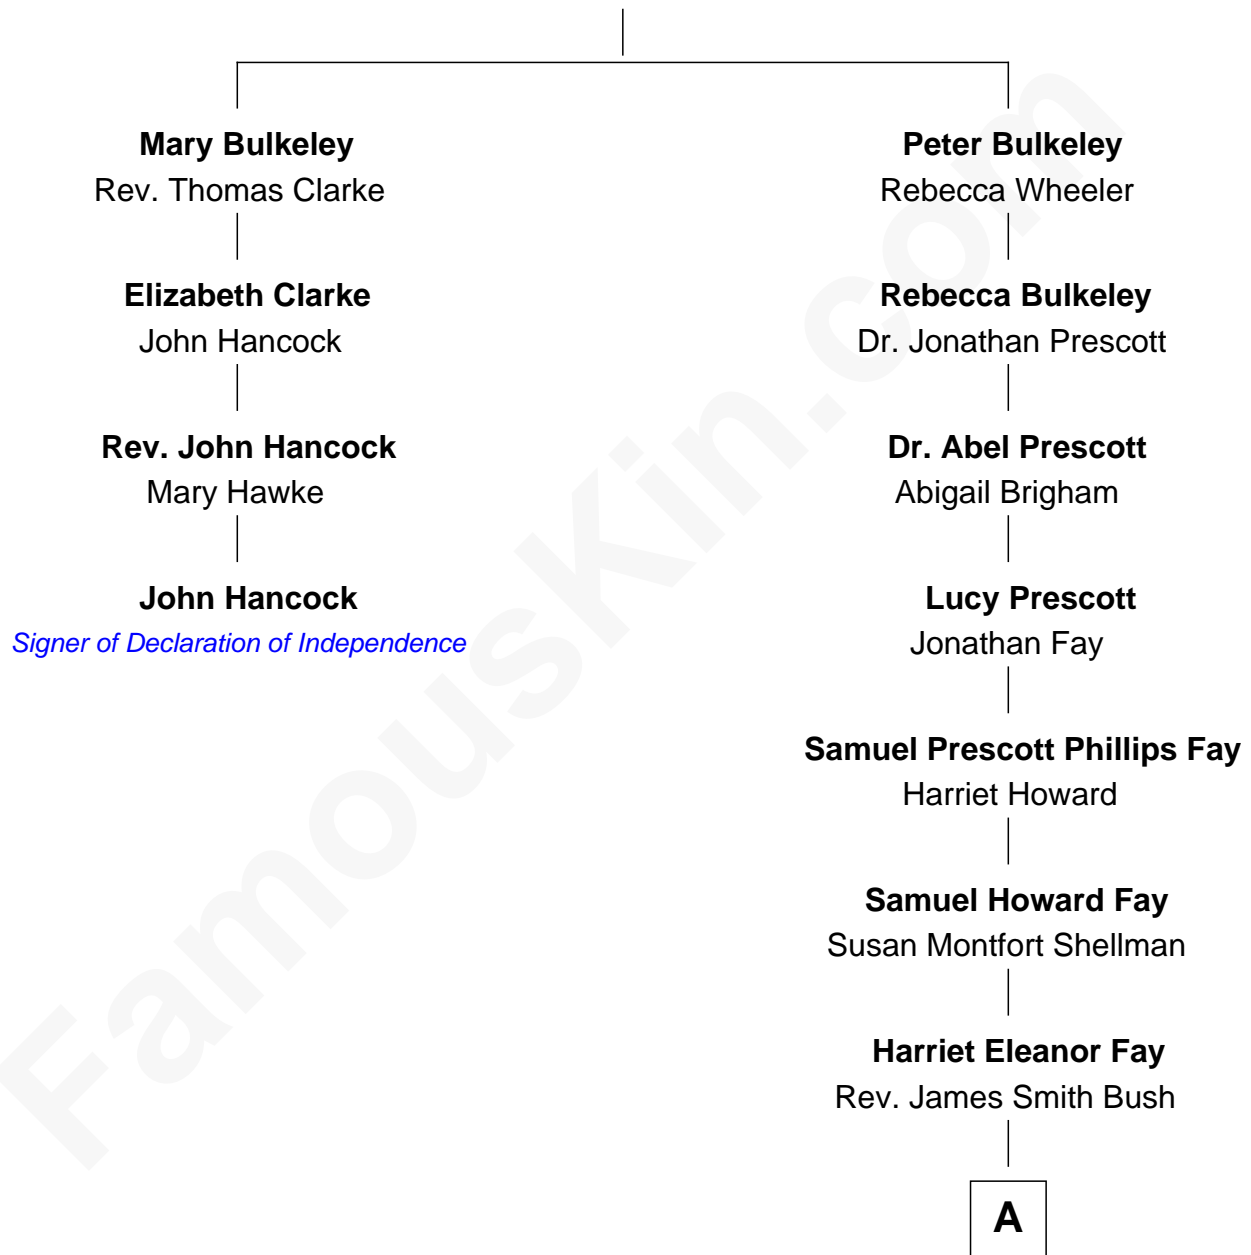

FamousKin.com

Relationship Chart of

John Hancock

Signer of the Declaration of Independence

3rd cousin 6 times removed of

George H. W. Bush
41st U.S. President

Rev. Edward Bulkeley

Lucian - - - - -

A

Samuel Prescott Bush

Flora Sheldon

Prescott Sheldon Bush

Dorothy Wear Walker

George H. W. Bush

41st U.S. President

FamousKin.com