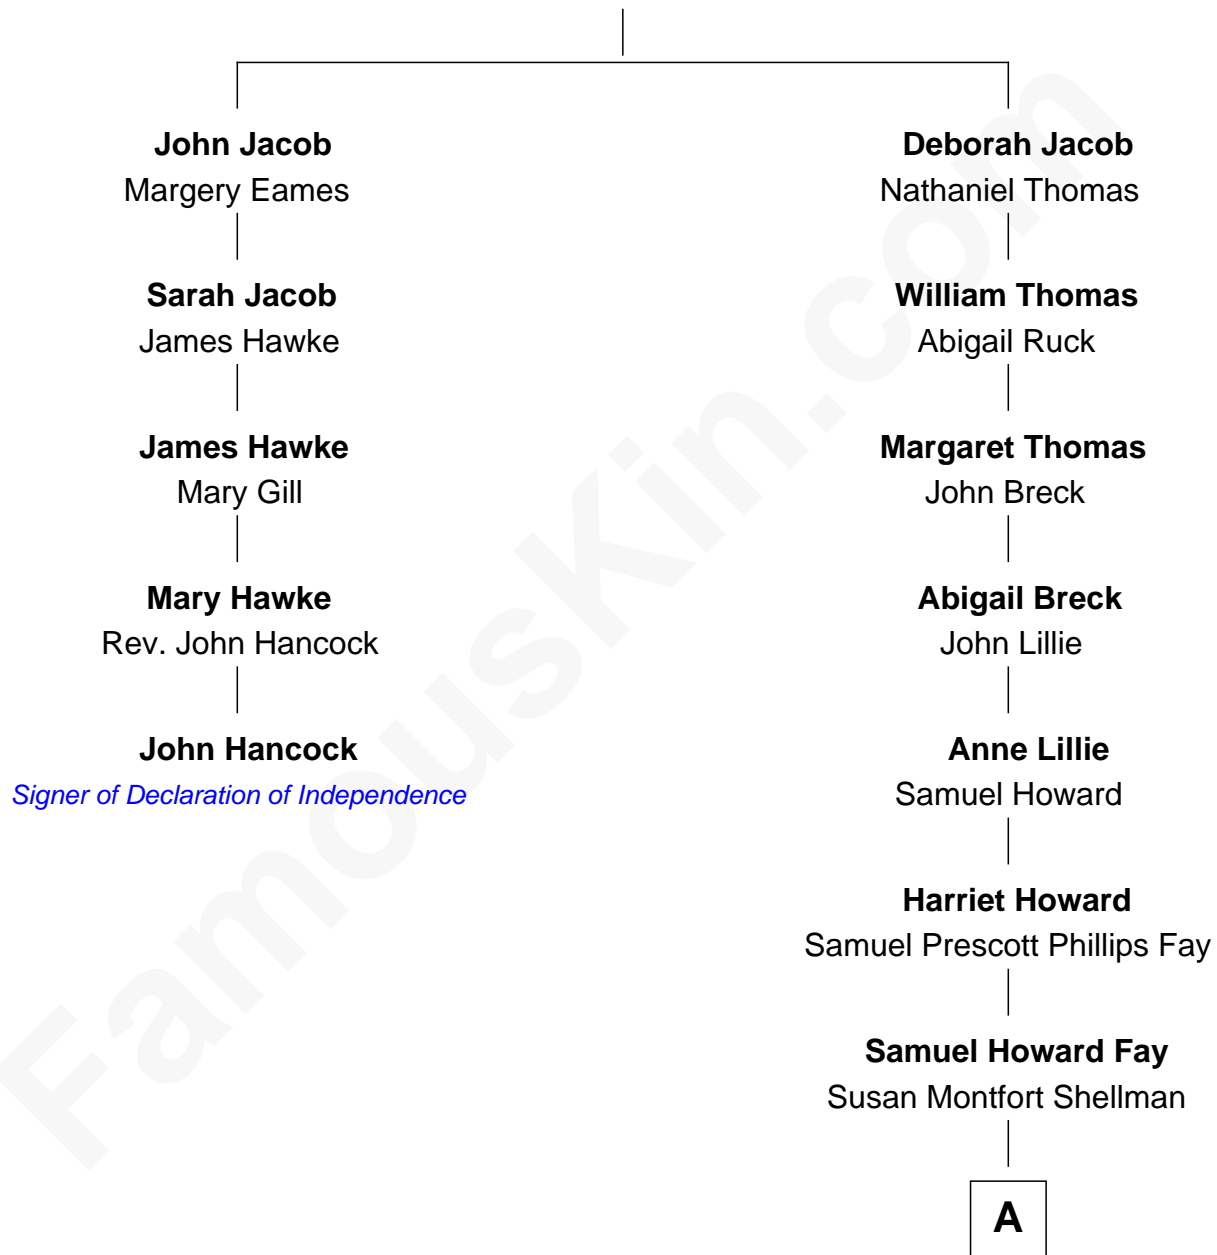

# FamousKin.com Relationship Chart of

**John Hancock**

*Signer of the Declaration of Independence*

4th cousin 6 times removed of

**George H. W. Bush**

*41st U.S. President*

**Nicholas Jacob**

Mary Gilman

**A**

—  
**Harriet Eleanor Fay**  
Rev. James Smith Bush

—  
**Samuel Prescott Bush**  
Flora Sheldon

—  
**Prescott Sheldon Bush**  
Dorothy Wear Walker

—  
**George H. W. Bush**  
*41st U.S. President*

FamousKin.com