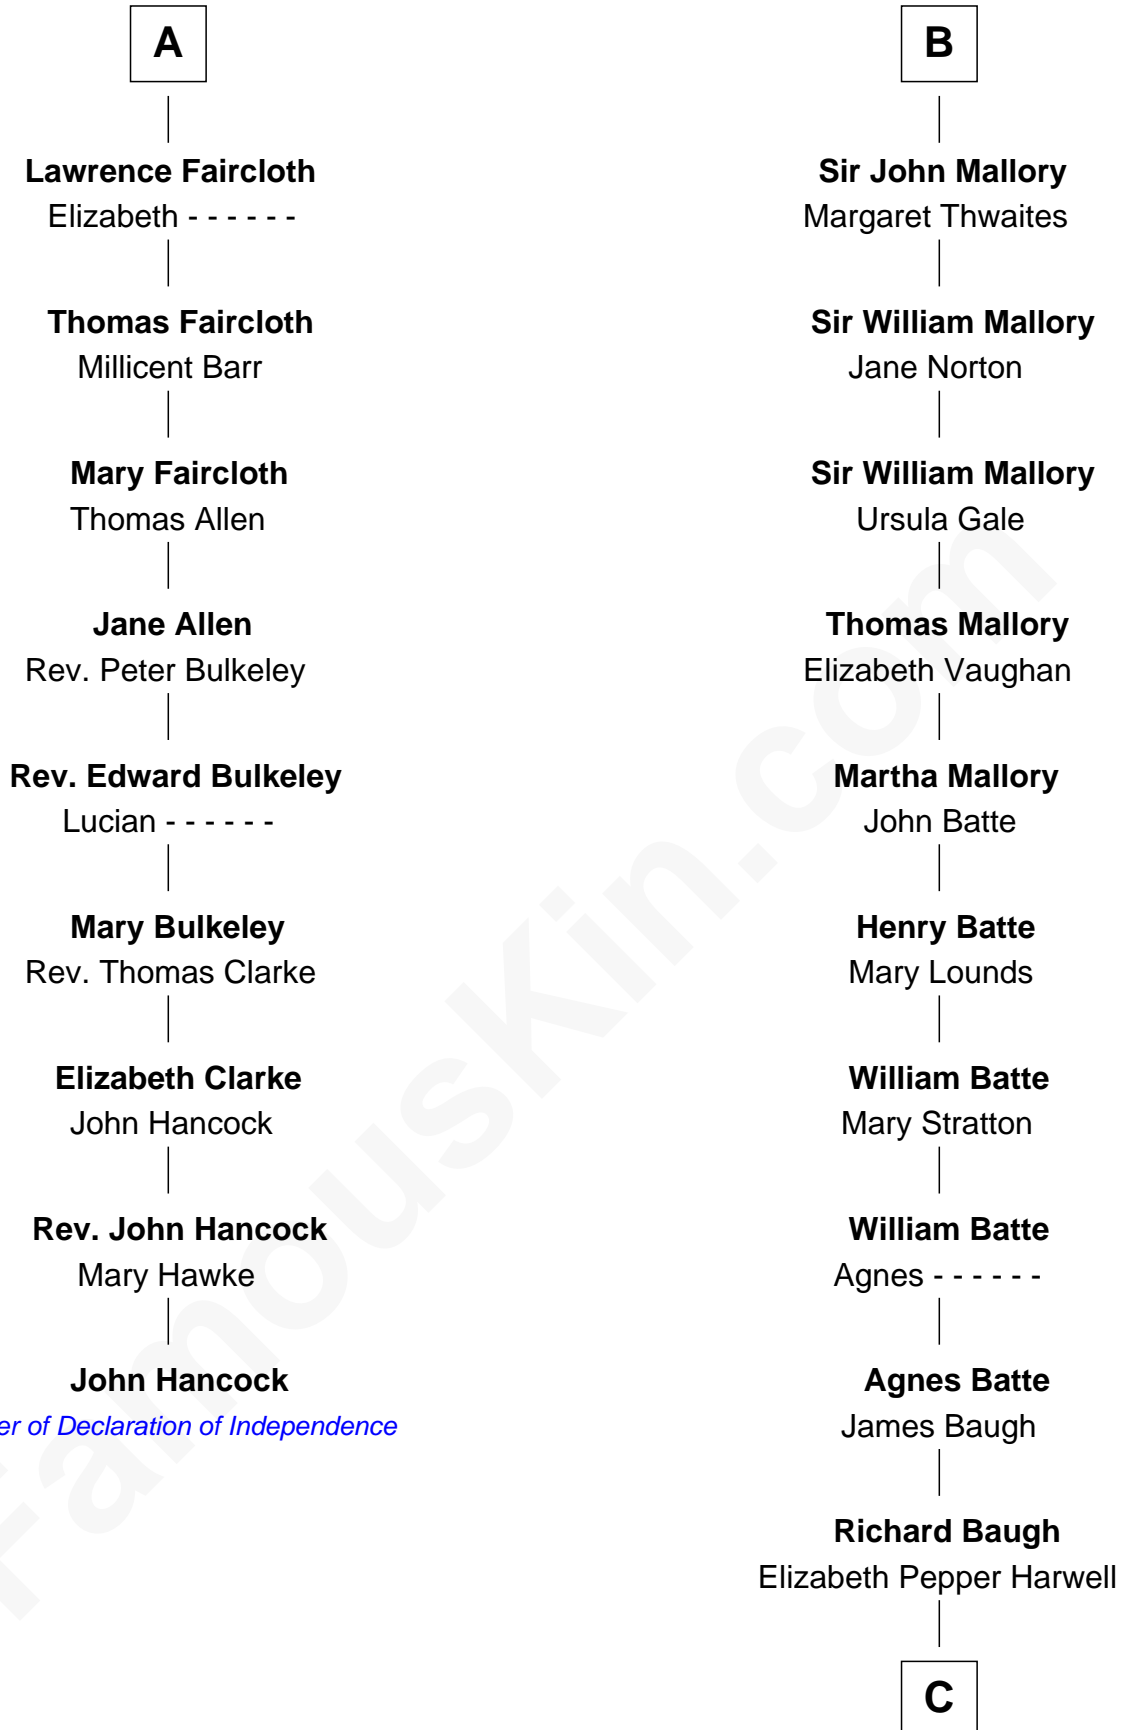

# FamousKin.com Relationship Chart of

**John Hancock**

*Signer of the Declaration of Independence*

15th cousin 6 times removed of

**Liza Minnelli**

*Singer and Actress*

**Sir William de Ros**

Eustache Fitz Ralph

C

**John Aldridge Baugh**

Mary Ann Marable

**Elizabeth Baugh**

William Tecumseh Gumm

**Francis Avent Gumm**

Ethel Marian Milne

**Frances Ethel Gumm**