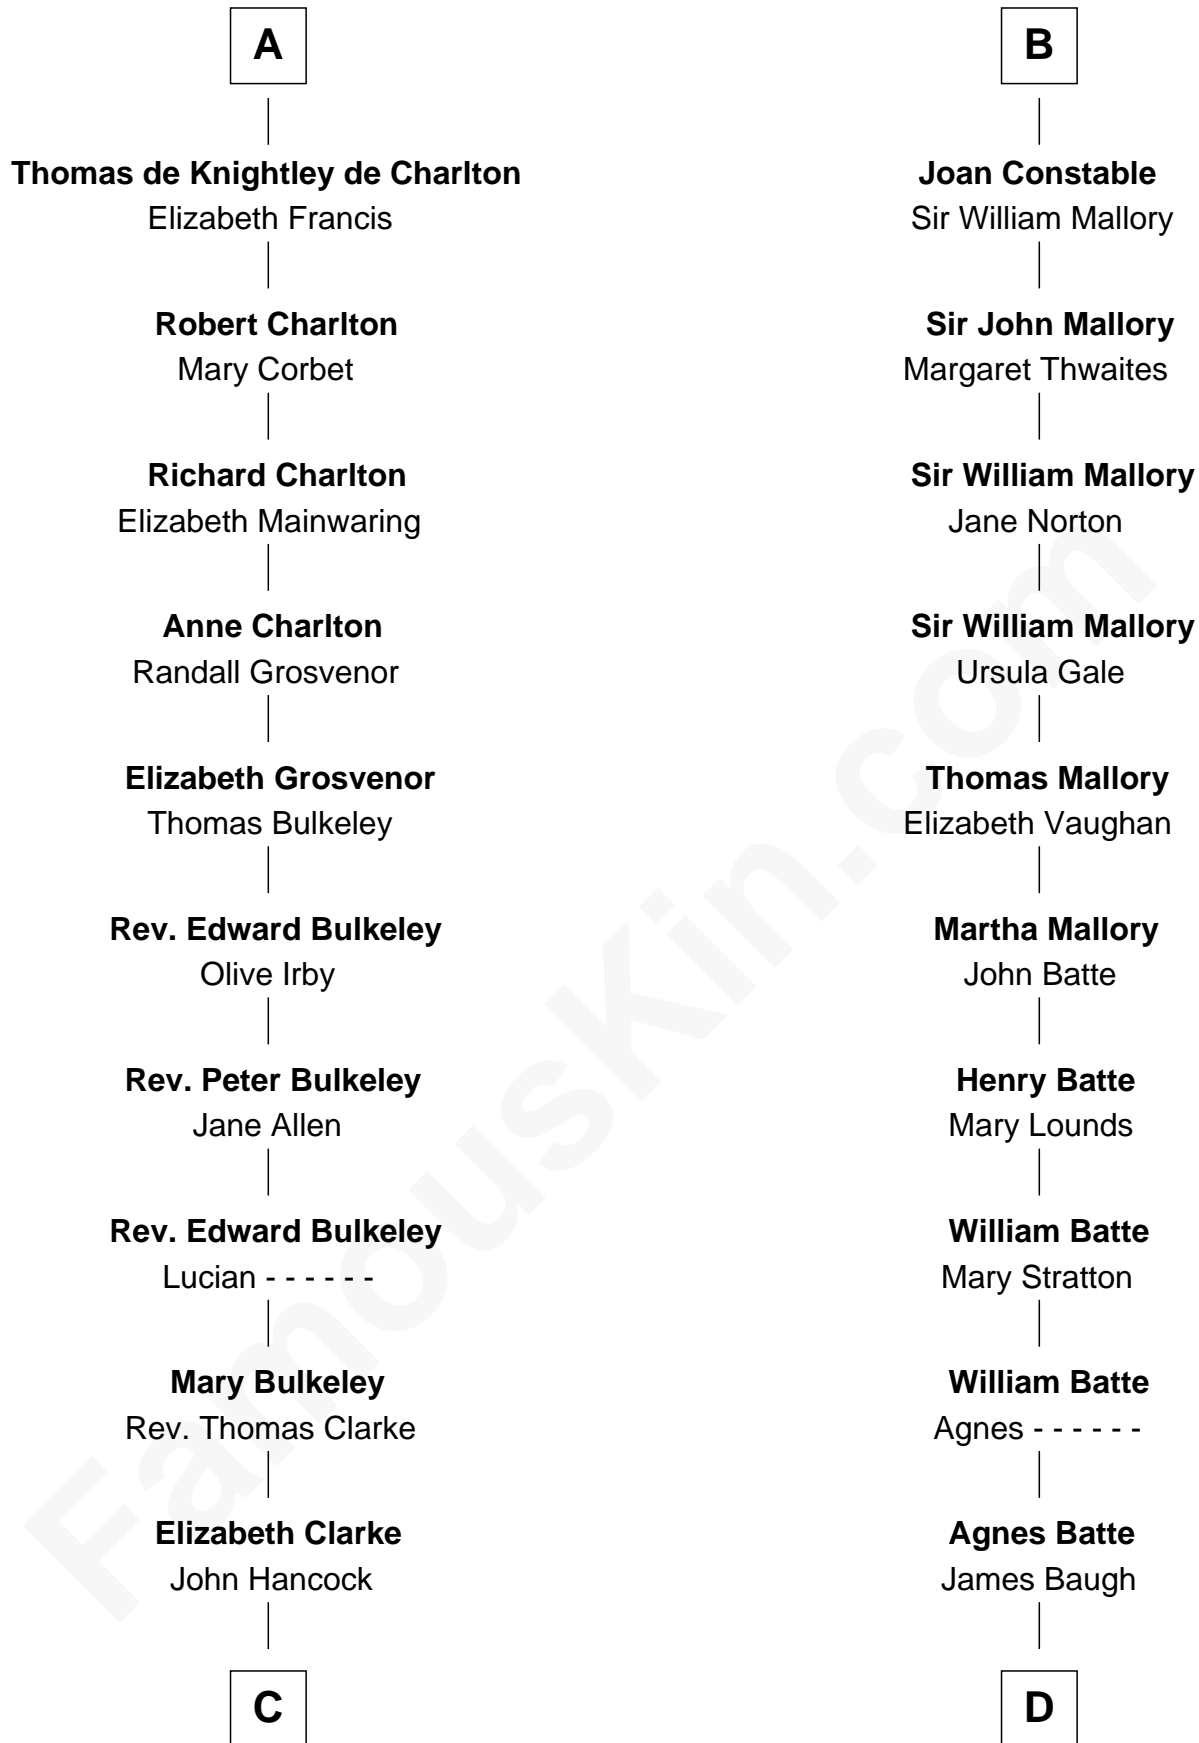

# FamousKin.com Relationship Chart of

**John Hancock**

*Signer of the Declaration of Independence*

18th cousin 3 times removed of

**Judy Garland**

*Singer and Movie Actress*

**Sir Roger de Quincy**

Helen of Galloway

**C**

**Rev. John Hancock**

Mary Hawke

**John Hancock**

*Signer of Declaration of Independence*

**D**

**Richard Baugh**

Elizabeth Pepper Harwell