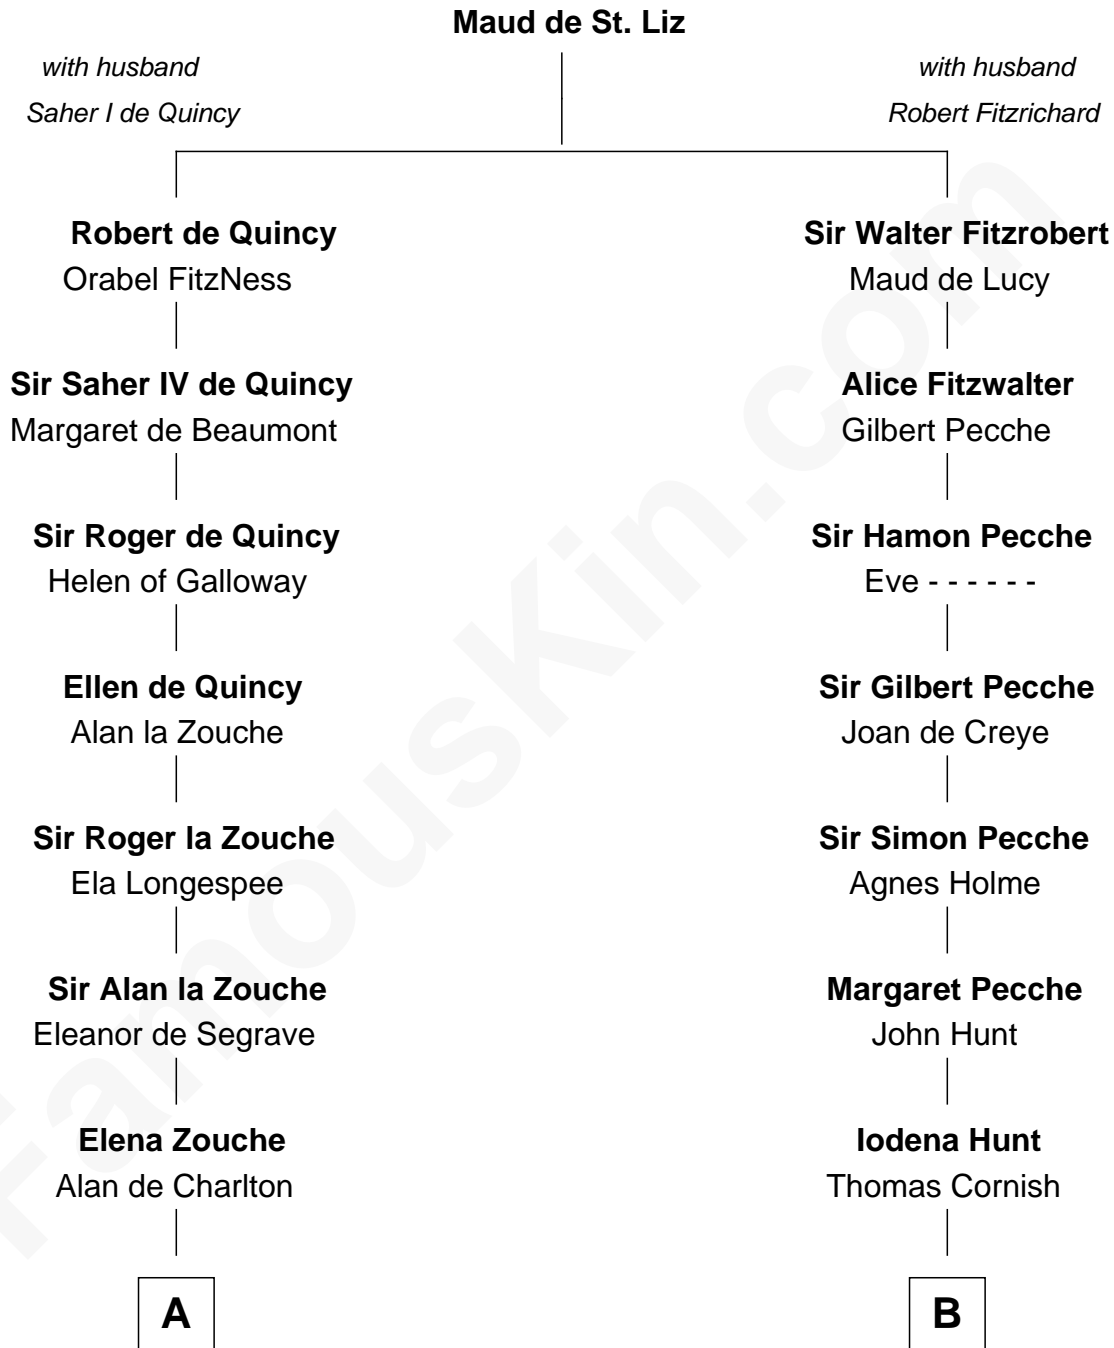

Eliphalet Remington

Founder of Remington Arms Company