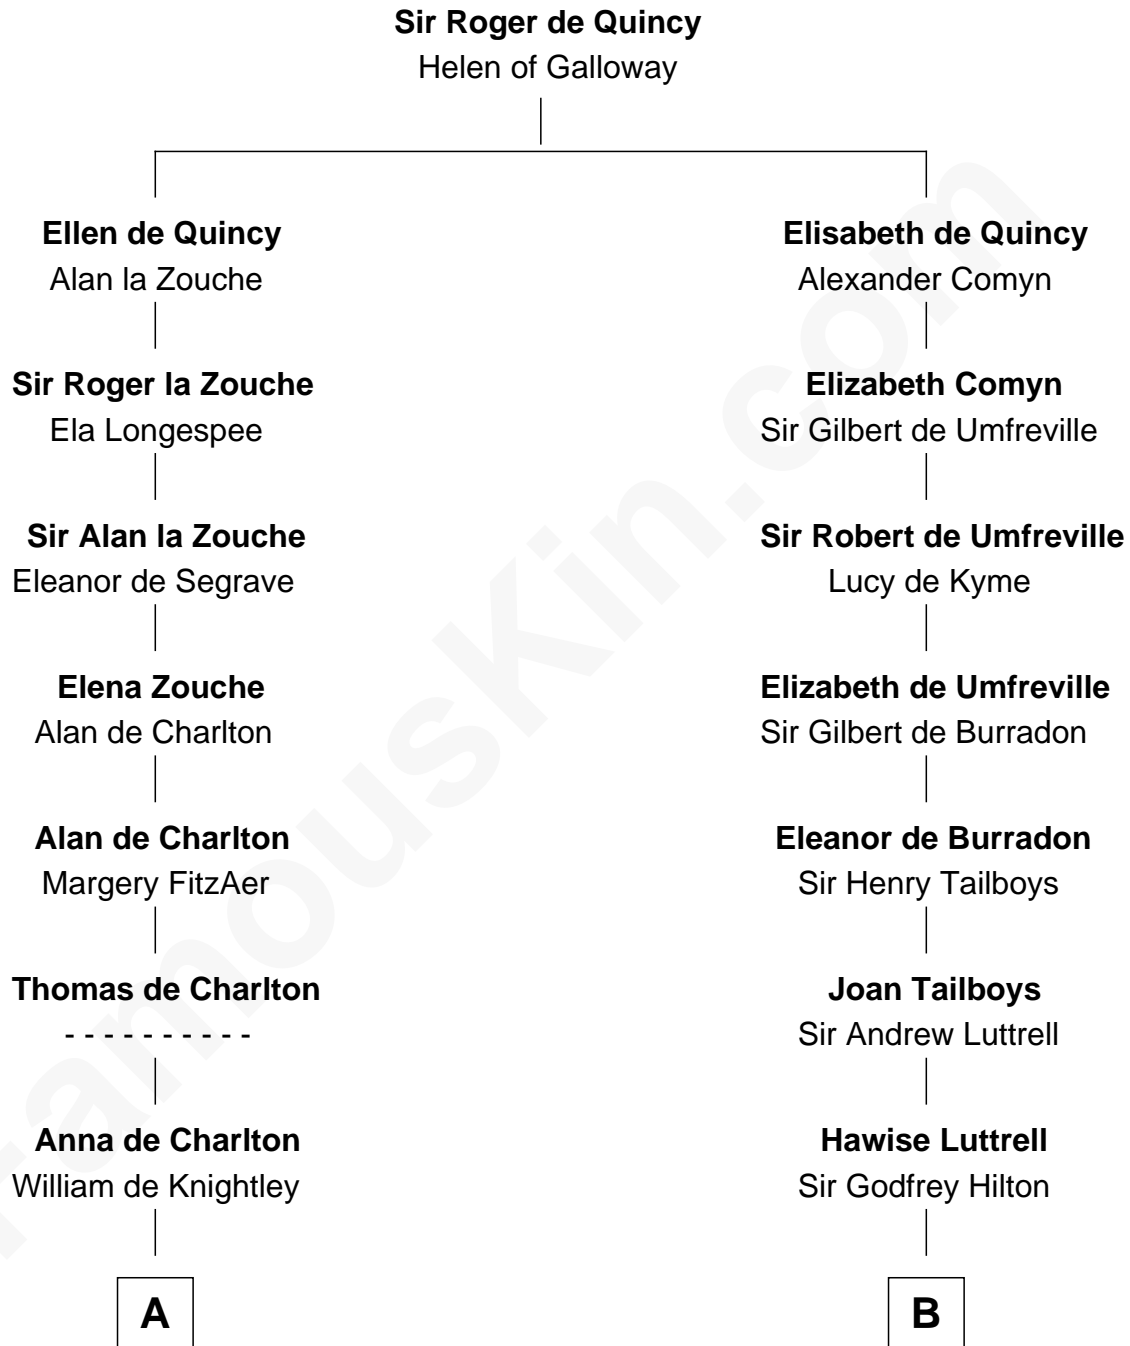

FamousKin.com

Relationship Chart of

John Hancock

Signer of the Declaration of Independence

18th cousin 2 times removed of

Lucretia (Rudolph) Garfield

First Lady of President James Garfield

C

Rev. John Hancock

Mary Hawke

John Hancock

Signer of Declaration of Independence

D

John Greene

Azubah Ward

Lucretia Greene

Elijah Mason

Arabella Greene Mason

Zebulon Rudolph

Lucretia (Rudolph) Garfield

First Lady of James Garfield

FamousKin.com