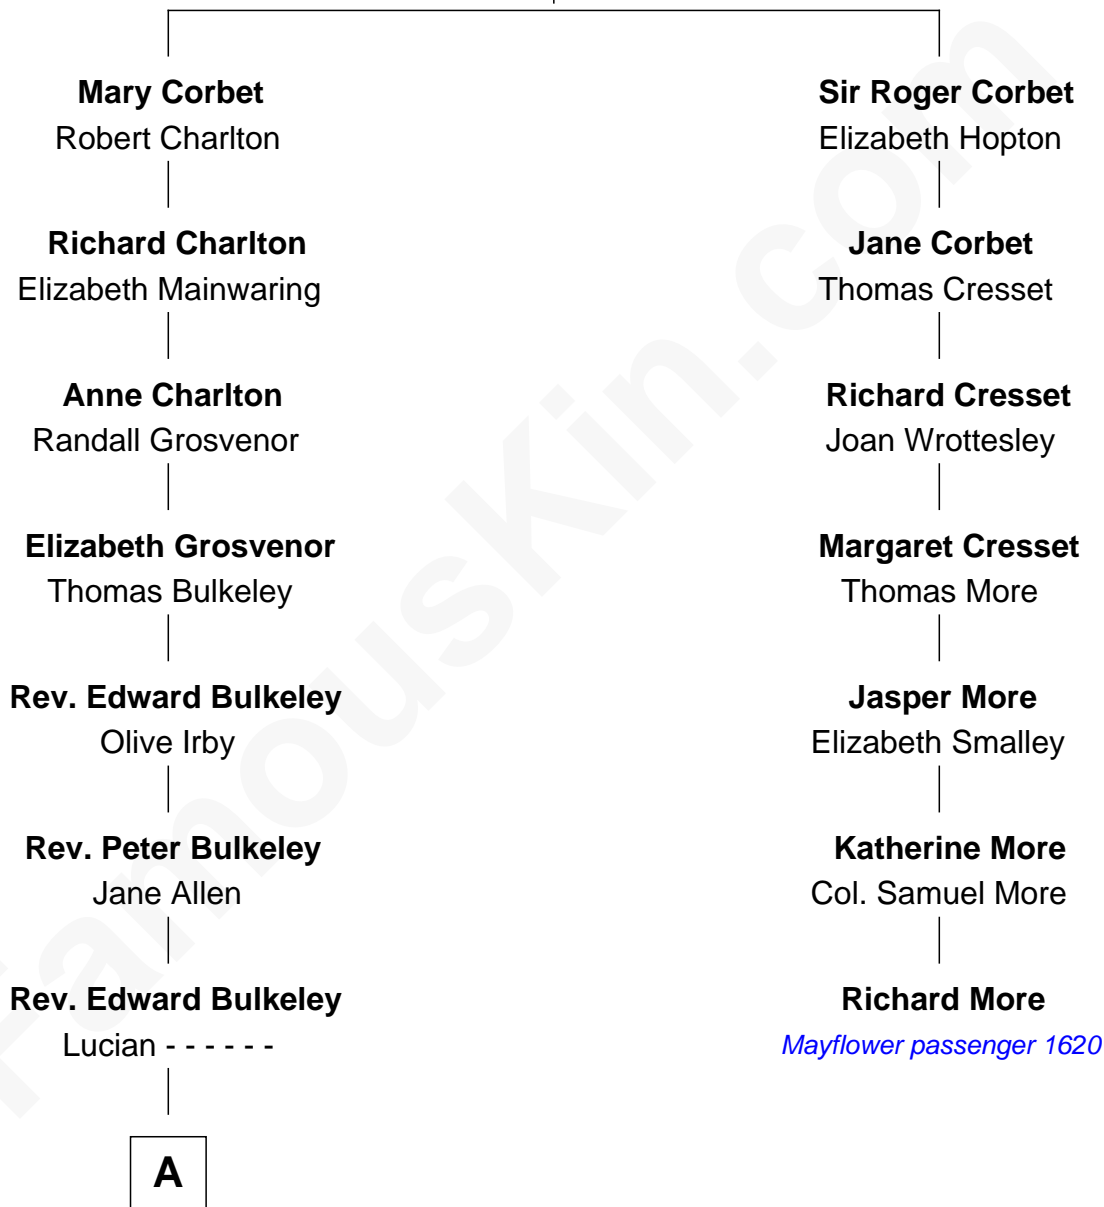

# FamousKin.com Relationship Chart of

**John Hancock**

*Signer of the Declaration of Independence*

6th cousin 4 times removed of

**Richard More**

*(c1614 - c1696) Mayflower passenger 1620*

**MAYFLOWER**

**Sir Robert Corbet**

Margaret - - - - -

**A**

—  
**Mary Bulkeley**  
Rev. Thomas Clarke

—  
**Elizabeth Clarke**  
John Hancock

—  
**Rev. John Hancock**  
Mary Hawke

—  
**John Hancock**  
*Signer of Declaration of Independence*