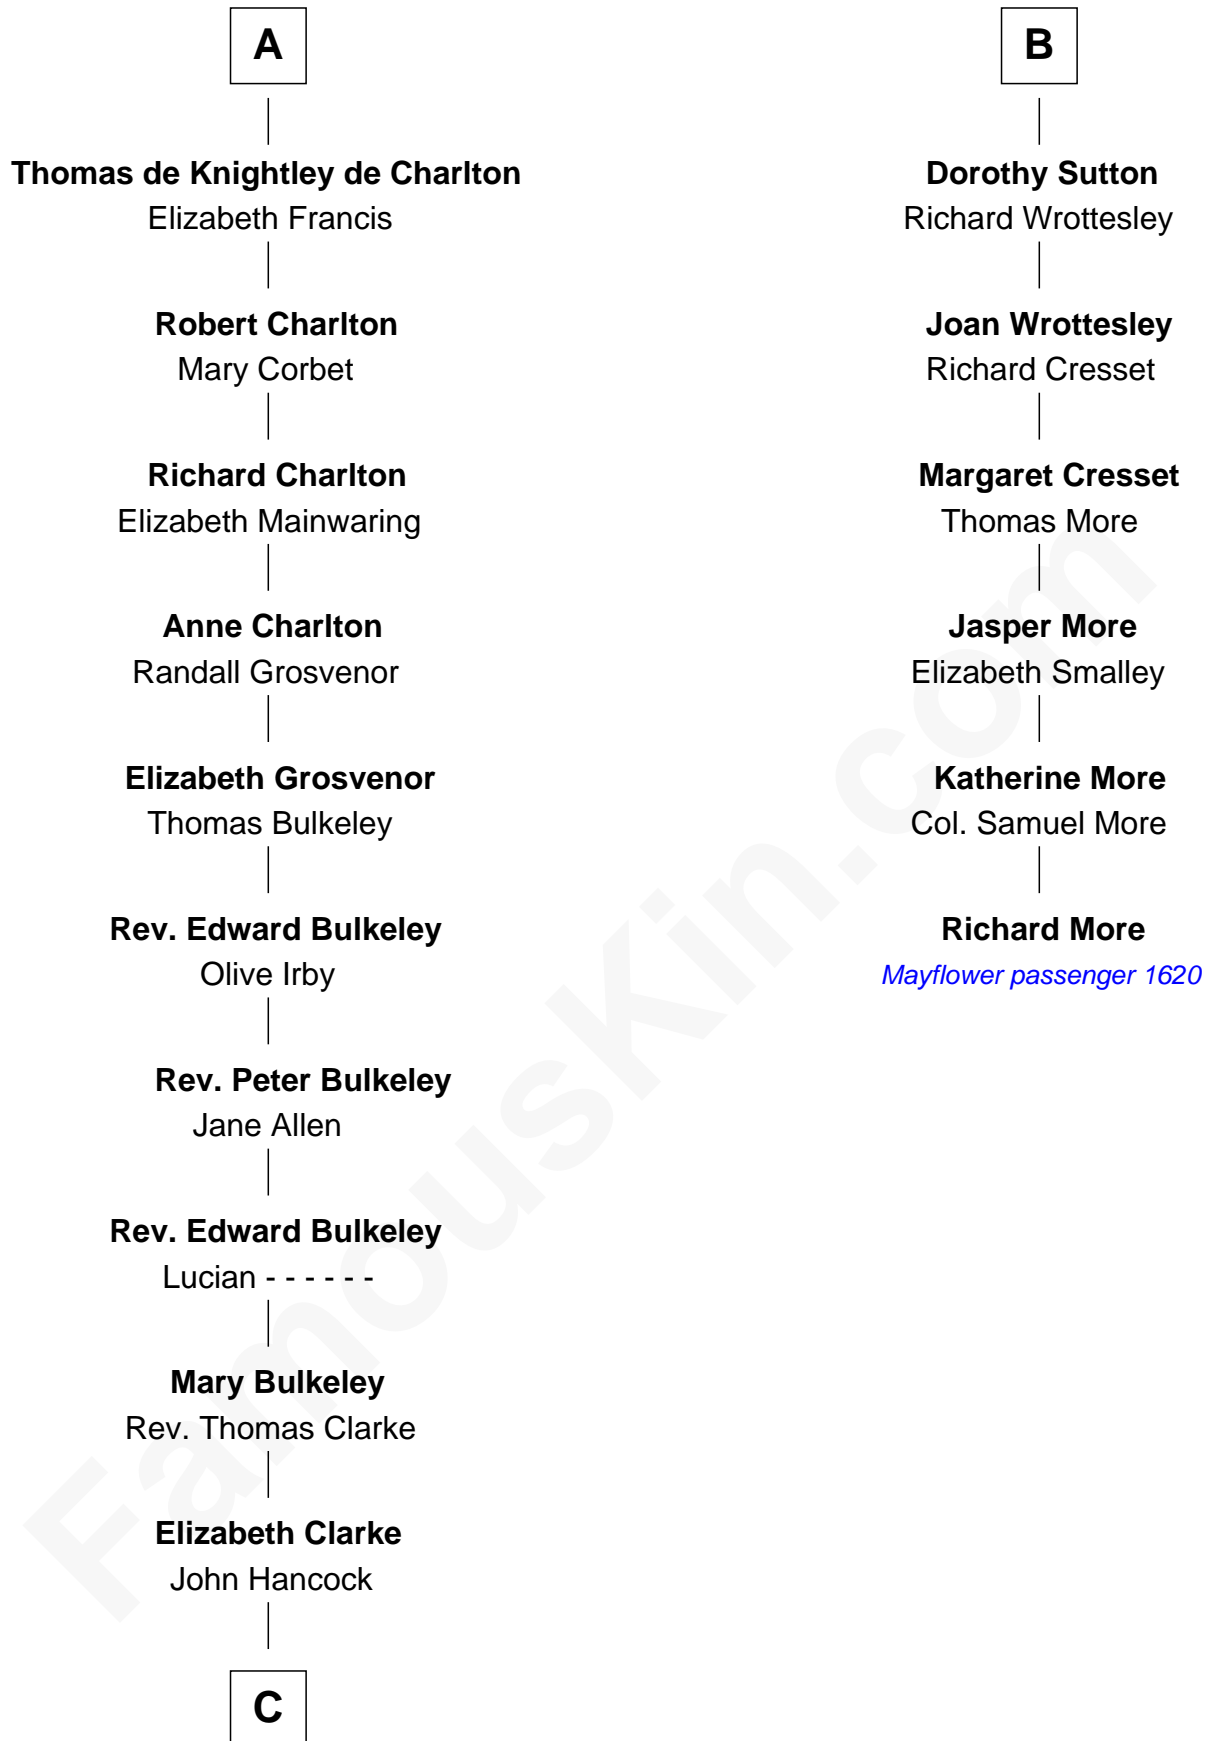

## Relationship Chart of

### John Hancock

*Signer of the Declaration of Independence*

12th cousin 6 times removed of

### Richard More

*(c1614 - c1696) Mayflower passenger 1620*

**MAYFLOWER**

**C**

—  
**Rev. John Hancock**

Mary Hawke

—  
**John Hancock**

*Signer of Declaration of Independence*