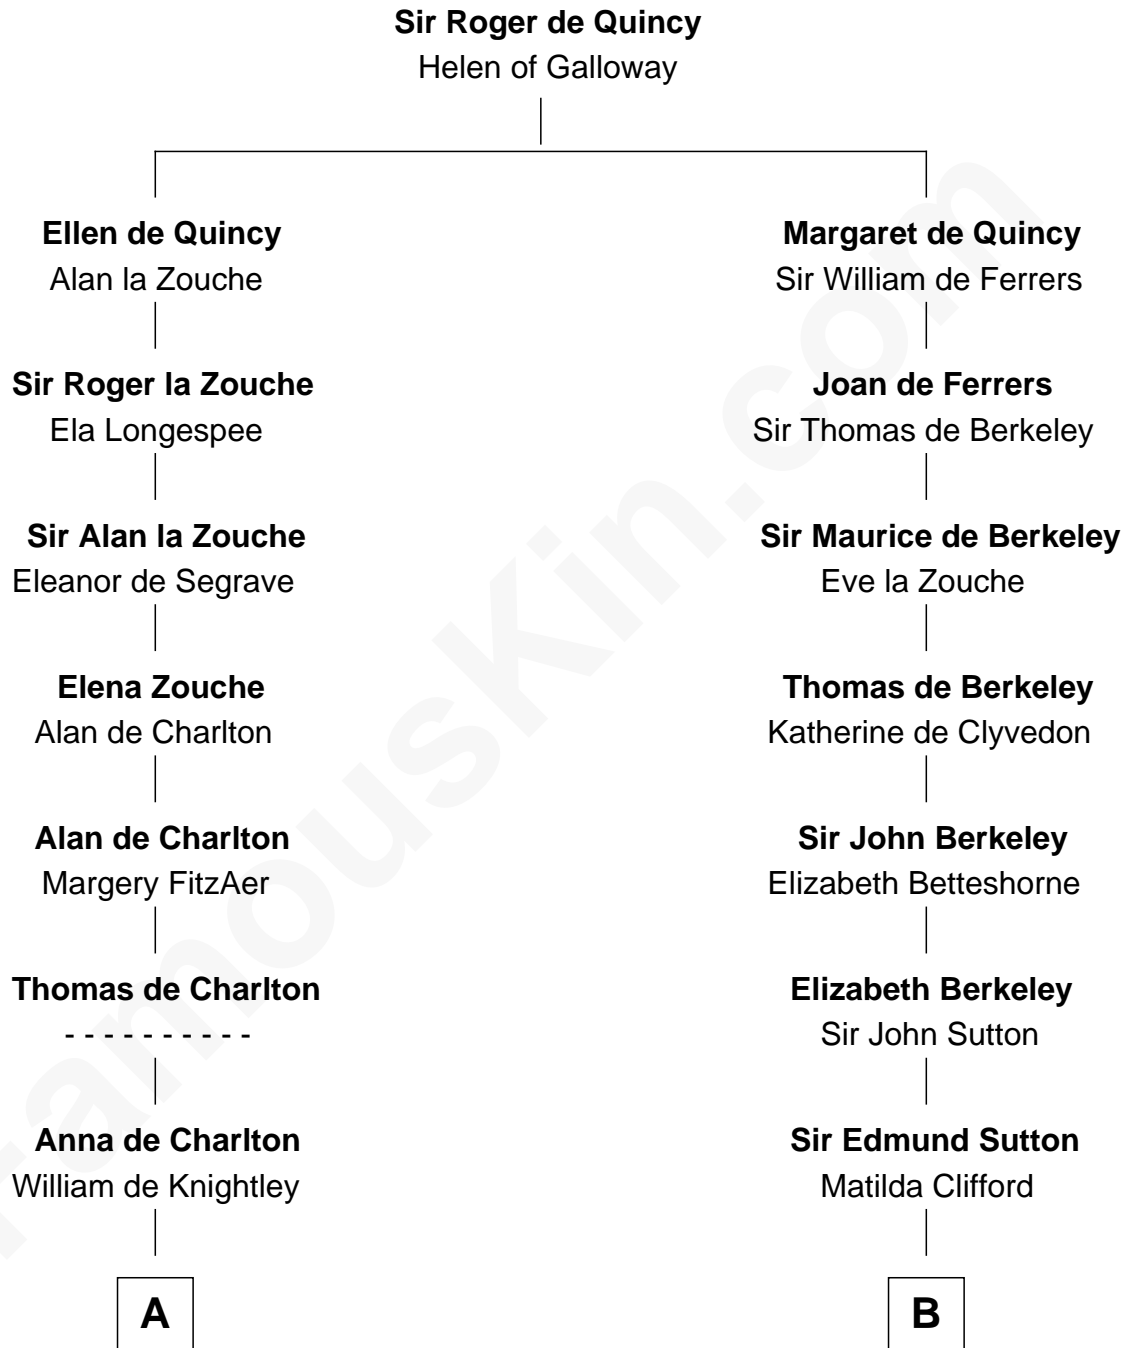

## Relationship Chart of

### John Hancock

*Signer of the Declaration of Independence*

12th cousin 6 times removed of

### Richard More

*(c1614 - c1696) Mayflower passenger 1620*

**MAYFLOWER**

**C**

—  
**Rev. John Hancock**

Mary Hawke

—  
**John Hancock**

*Signer of Declaration of Independence*