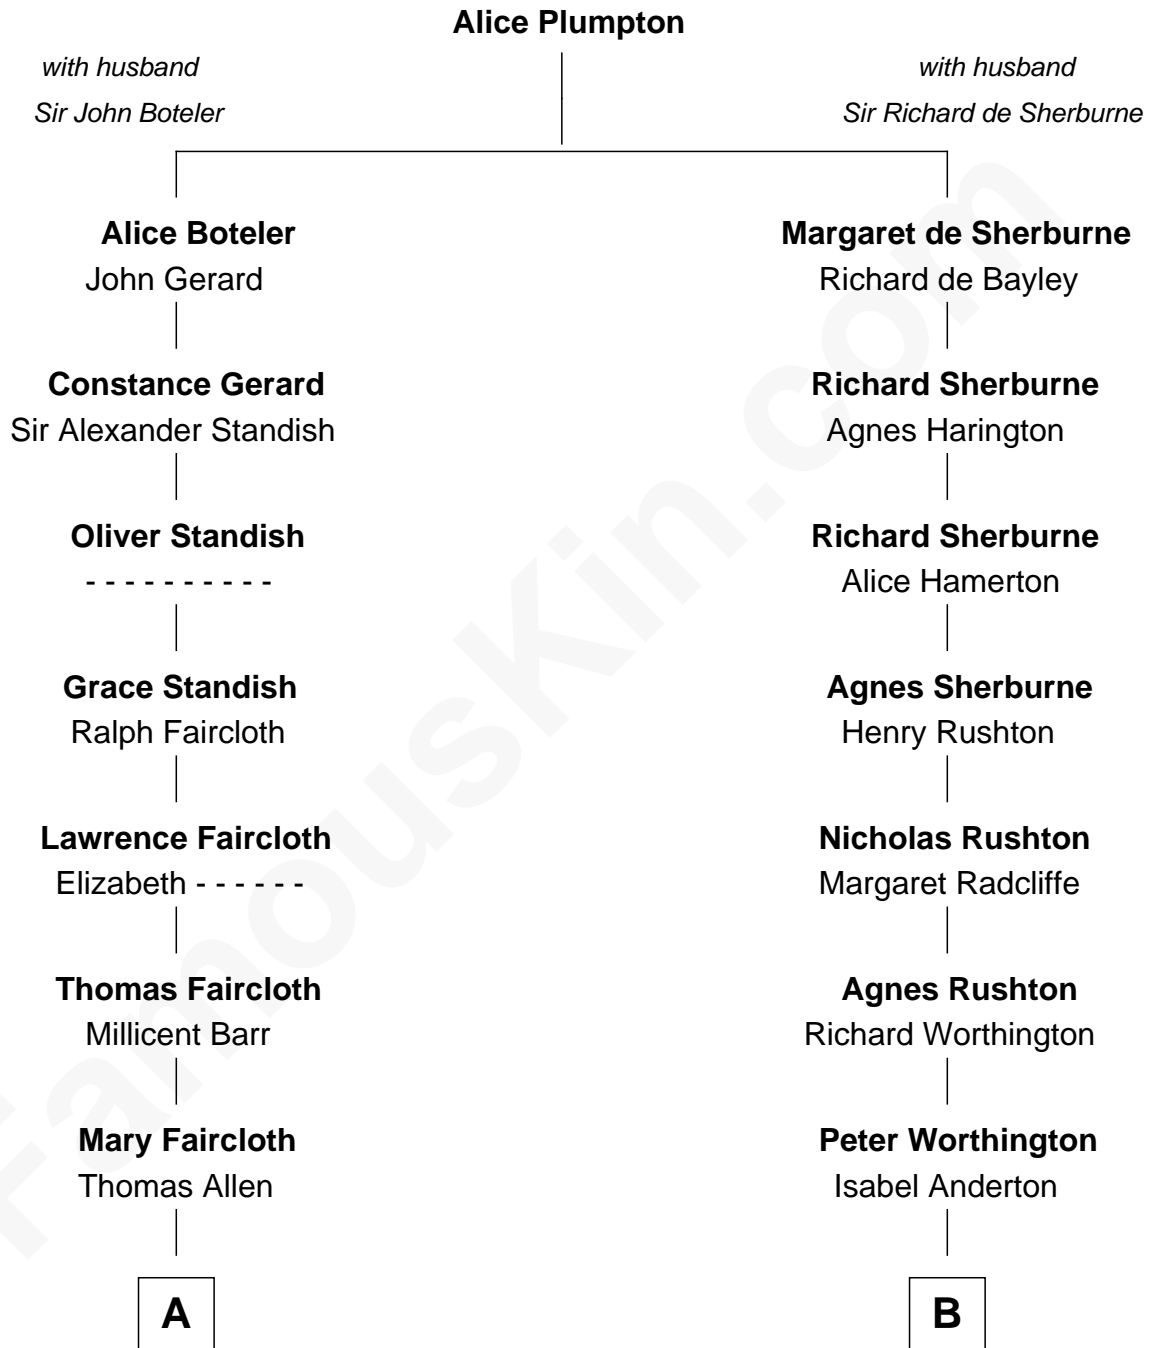

FamousKin.com

Relationship Chart of

John Hancock

Signer of the Declaration of Independence

12th cousin 6 times removed of

Calvin Coolidge
30th U.S. President

C

Victoria Josephine Moor
Col. John Calvin Coolidge

Calvin Coolidge
30th U.S. President

FamousKin.com