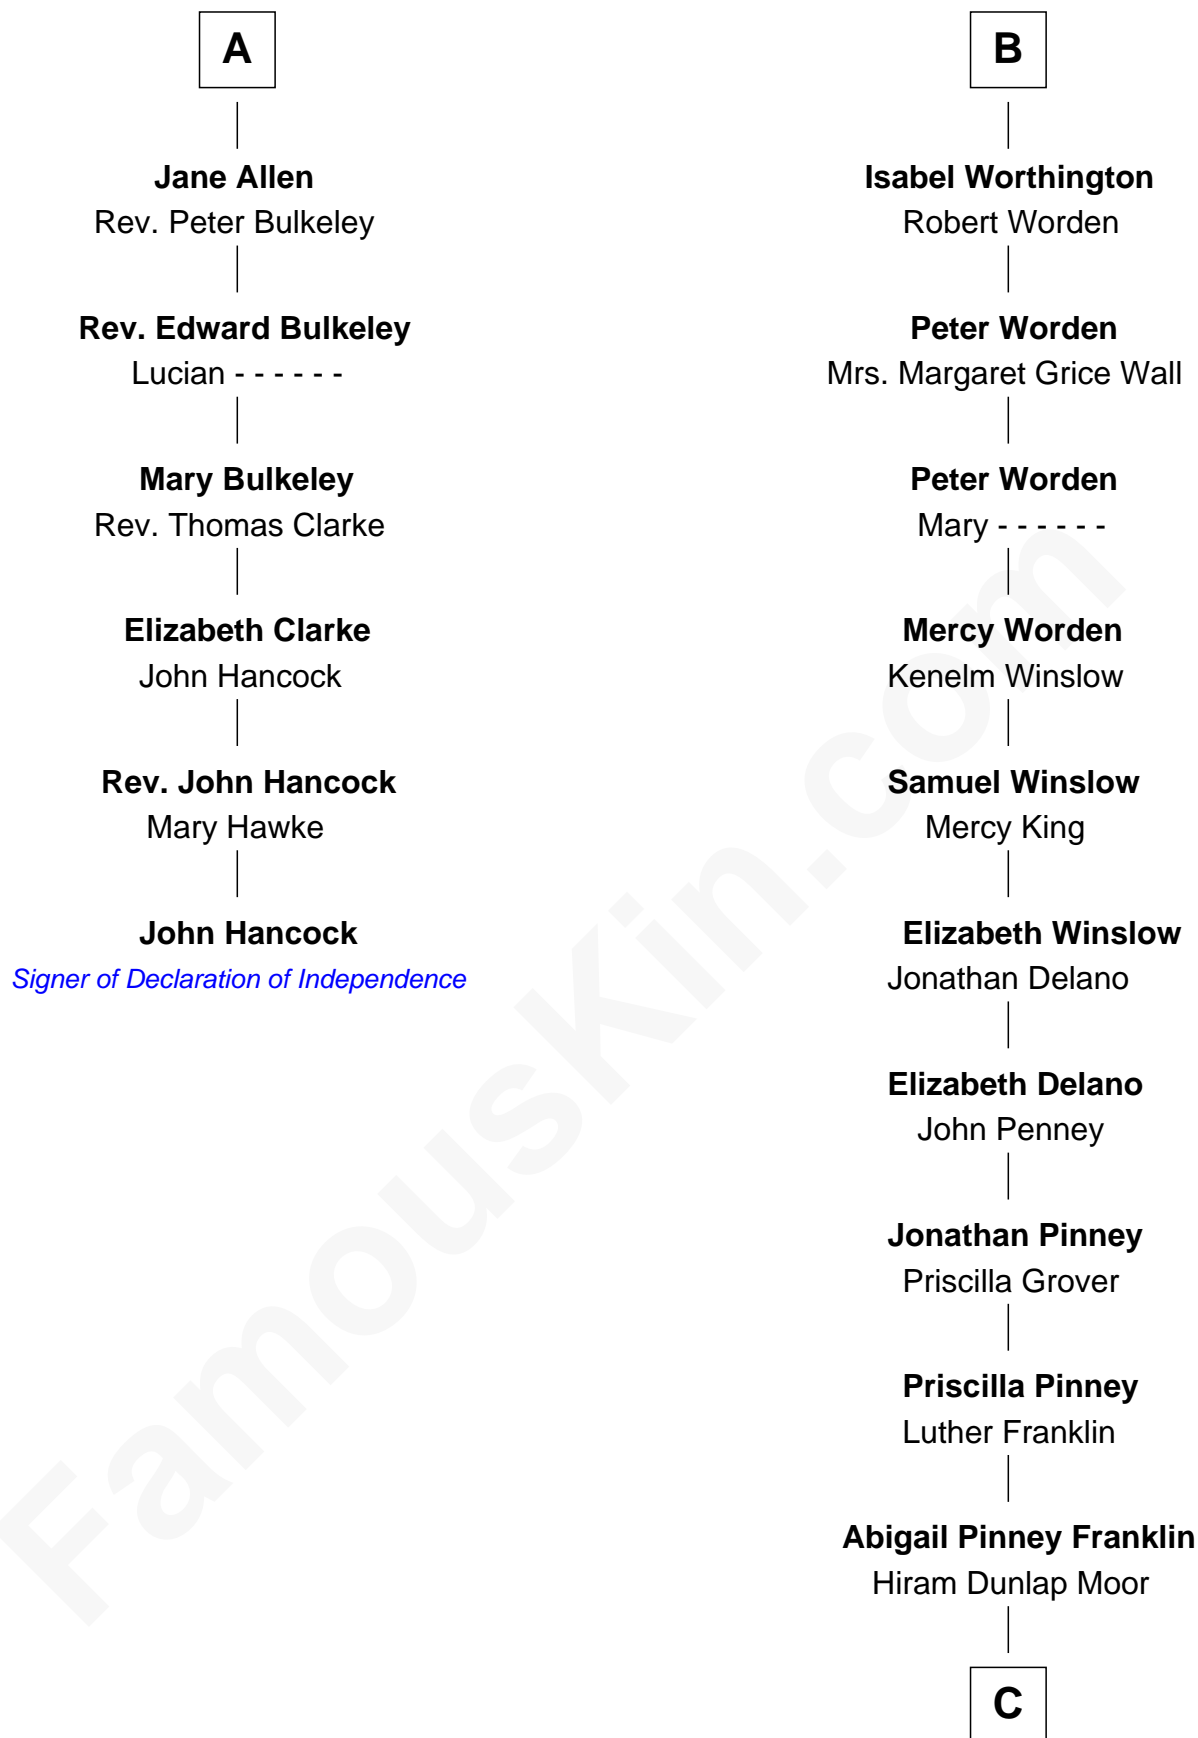

FamousKin.com

Relationship Chart of

John Hancock

Signer of the Declaration of Independence

12th cousin 6 times removed of

Calvin Coolidge
30th U.S. President

C

Victoria Josephine Moor
Col. John Calvin Coolidge

Calvin Coolidge
30th U.S. President

FamousKin.com