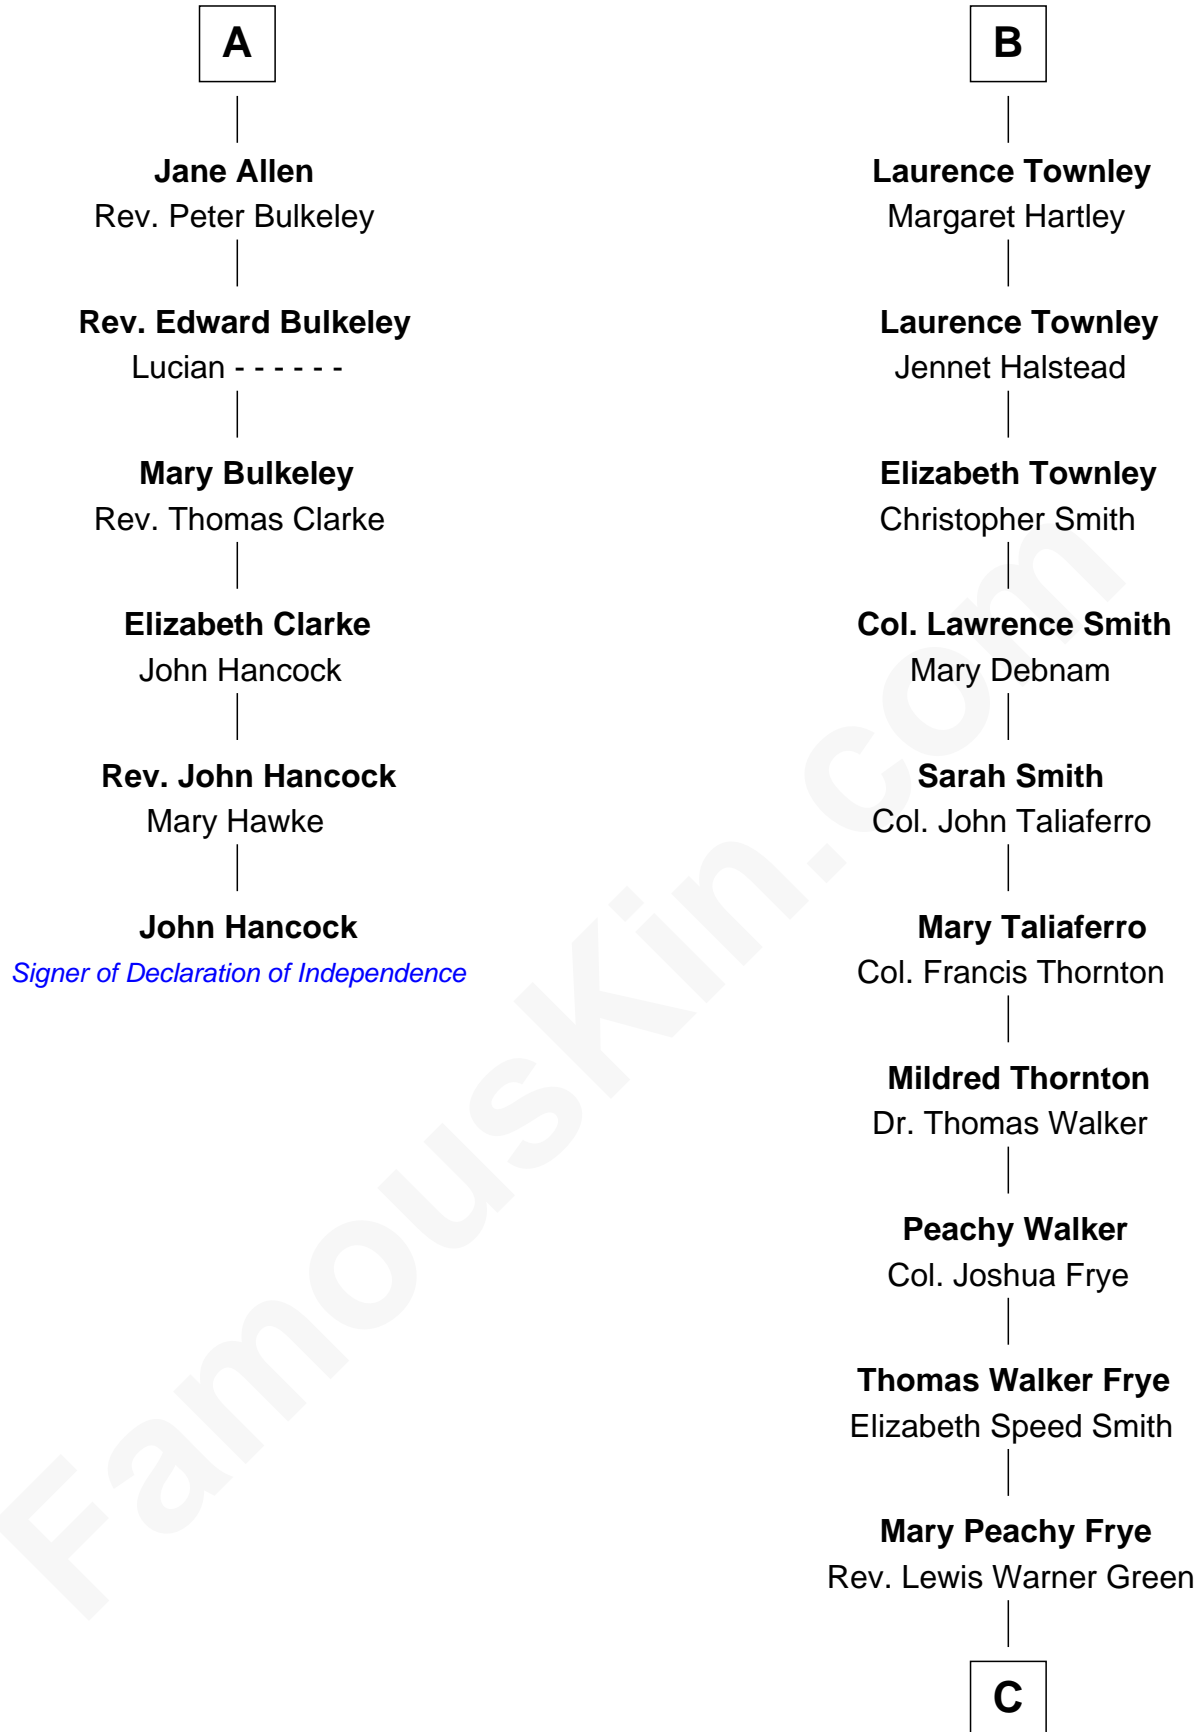

FamousKin.com

Relationship Chart of

John Hancock

Signer of the Declaration of Independence

12th cousin 7 times removed of

Adlai Stevenson II
31st Governor of Illinois

C

Letitia Green

Adlai Ewing Stevenson

Lewis Green Stevenson

Helen Louise Davis

Adlai Stevenson II

31st Governor of Illinois

FamousKin.com