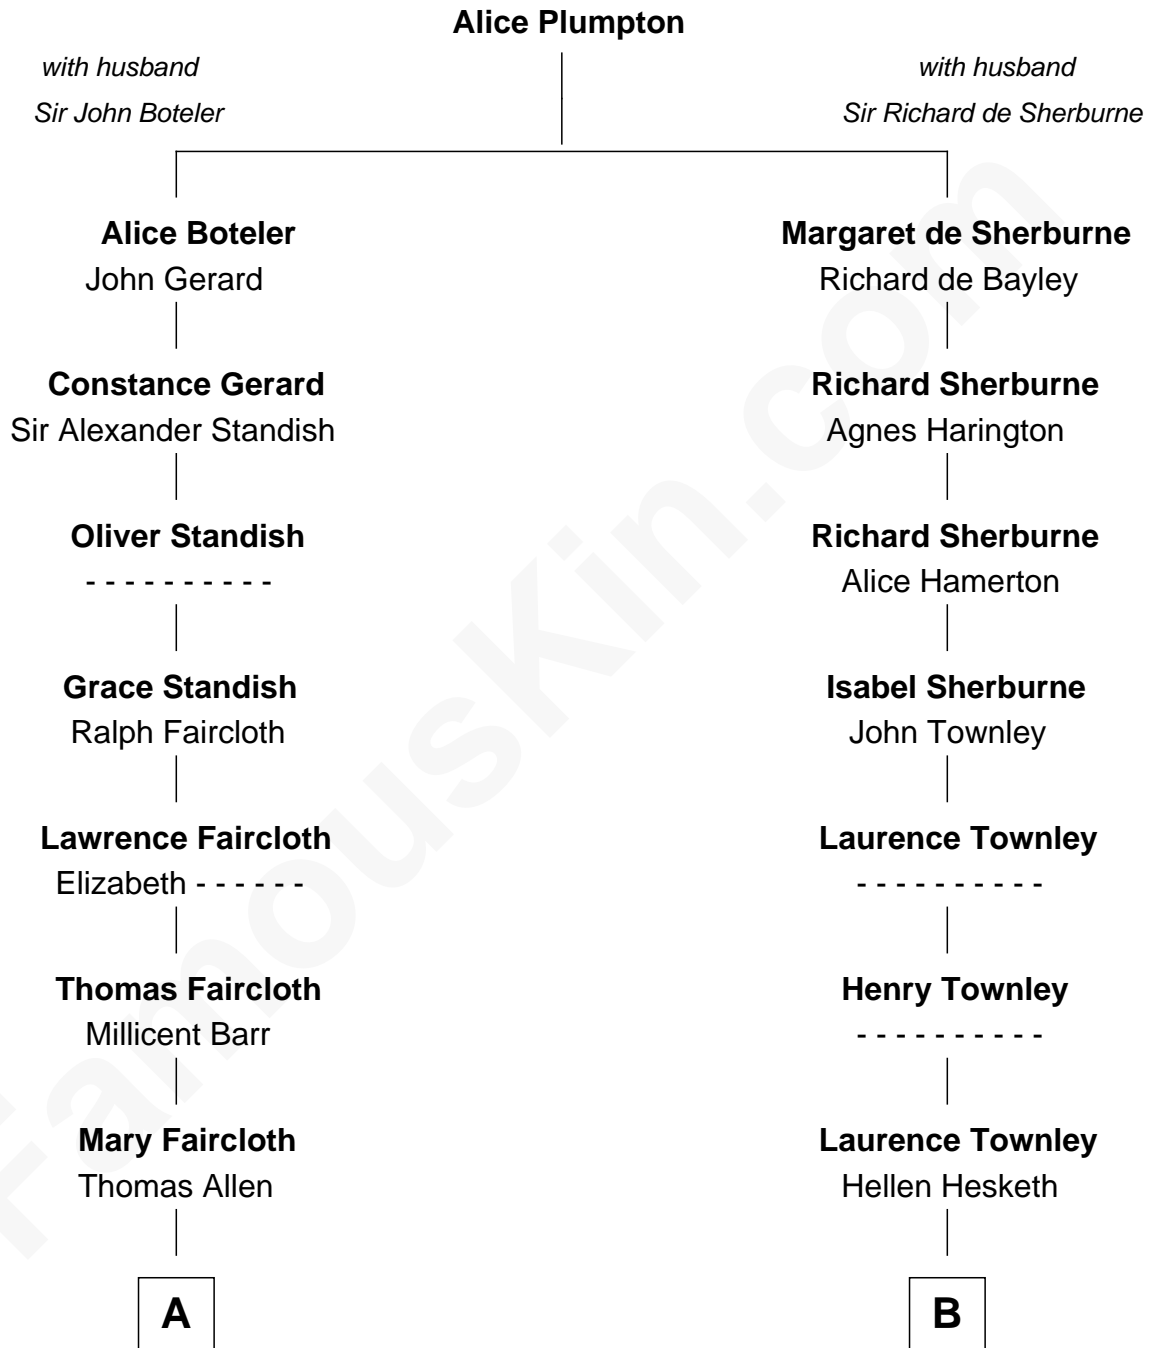

FamousKin.com

Relationship Chart of

John Hancock

Signer of the Declaration of Independence

12th cousin 7 times removed of

Adlai Stevenson II
31st Governor of Illinois

C

Letitia Green

Adlai Ewing Stevenson

Lewis Green Stevenson

Helen Louise Davis

Adlai Stevenson II

31st Governor of Illinois

FamousKin.com