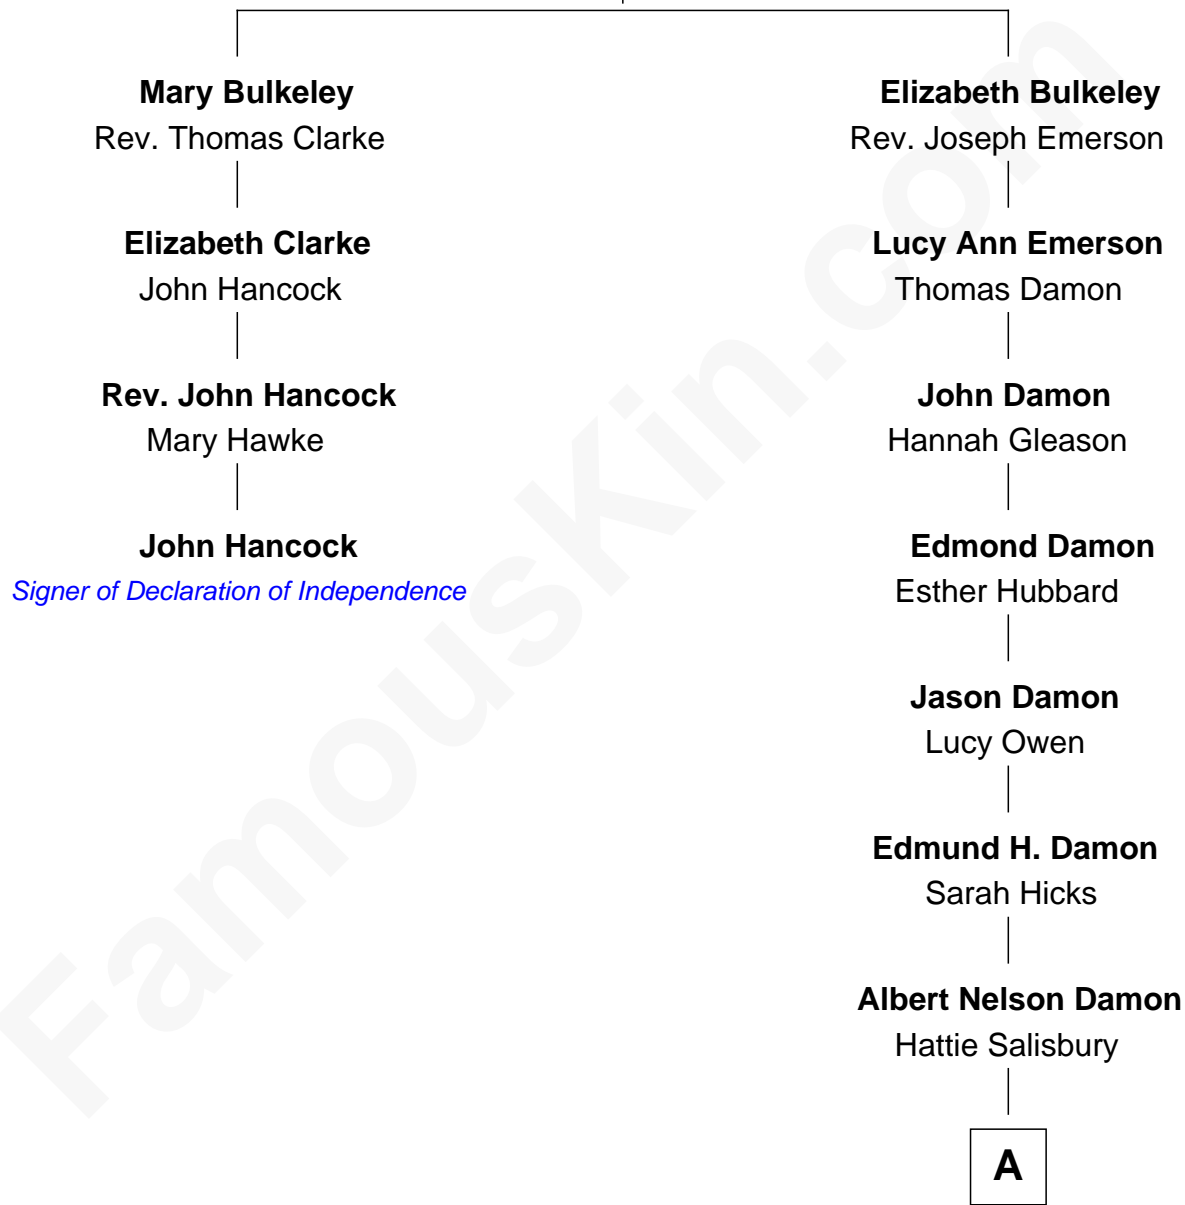

FamousKin.com

Relationship Chart of

John Hancock

Signer of the Declaration of Independence

3rd cousin 7 times removed of

Matt Damon
Movie Actor

Rev. Edward Bulkeley

Lucian - - - - -