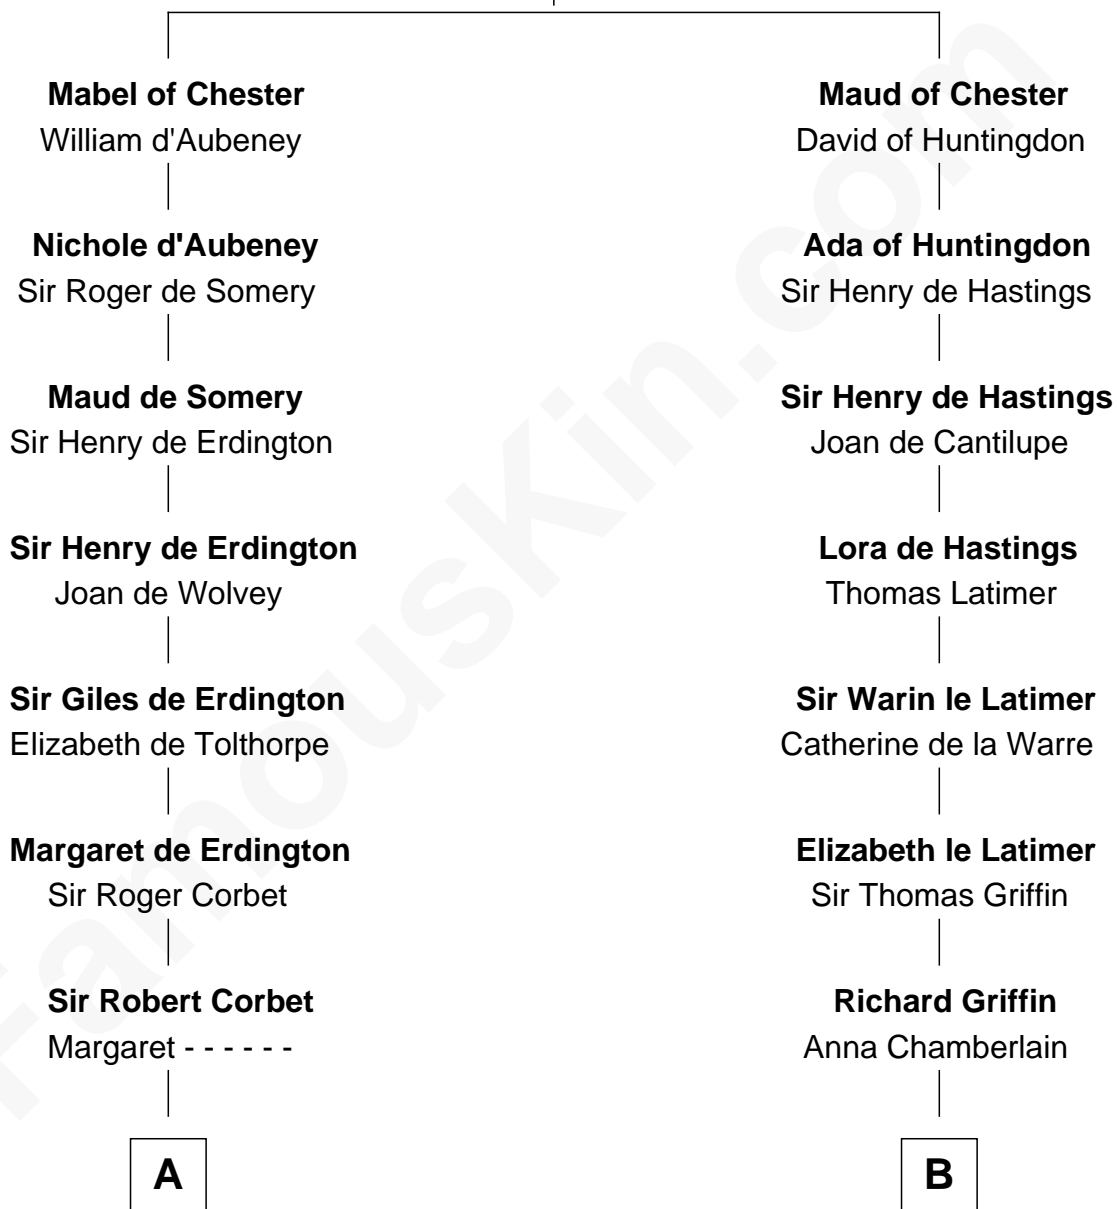

FamousKin.com Relationship Chart of

John Hancock

Signer of the Declaration of Independence

17th cousin 2 times removed of

William C. C. Claiborne

1st Governor of Louisiana

Hugh de Kevelioc
Bertrade de Montfort

C

Nathaniel Claiborne

Jane Cole

William Claiborne

Mary Leigh

William C. C. Claiborne

1st Governor of Louisiana

FamousKin.com