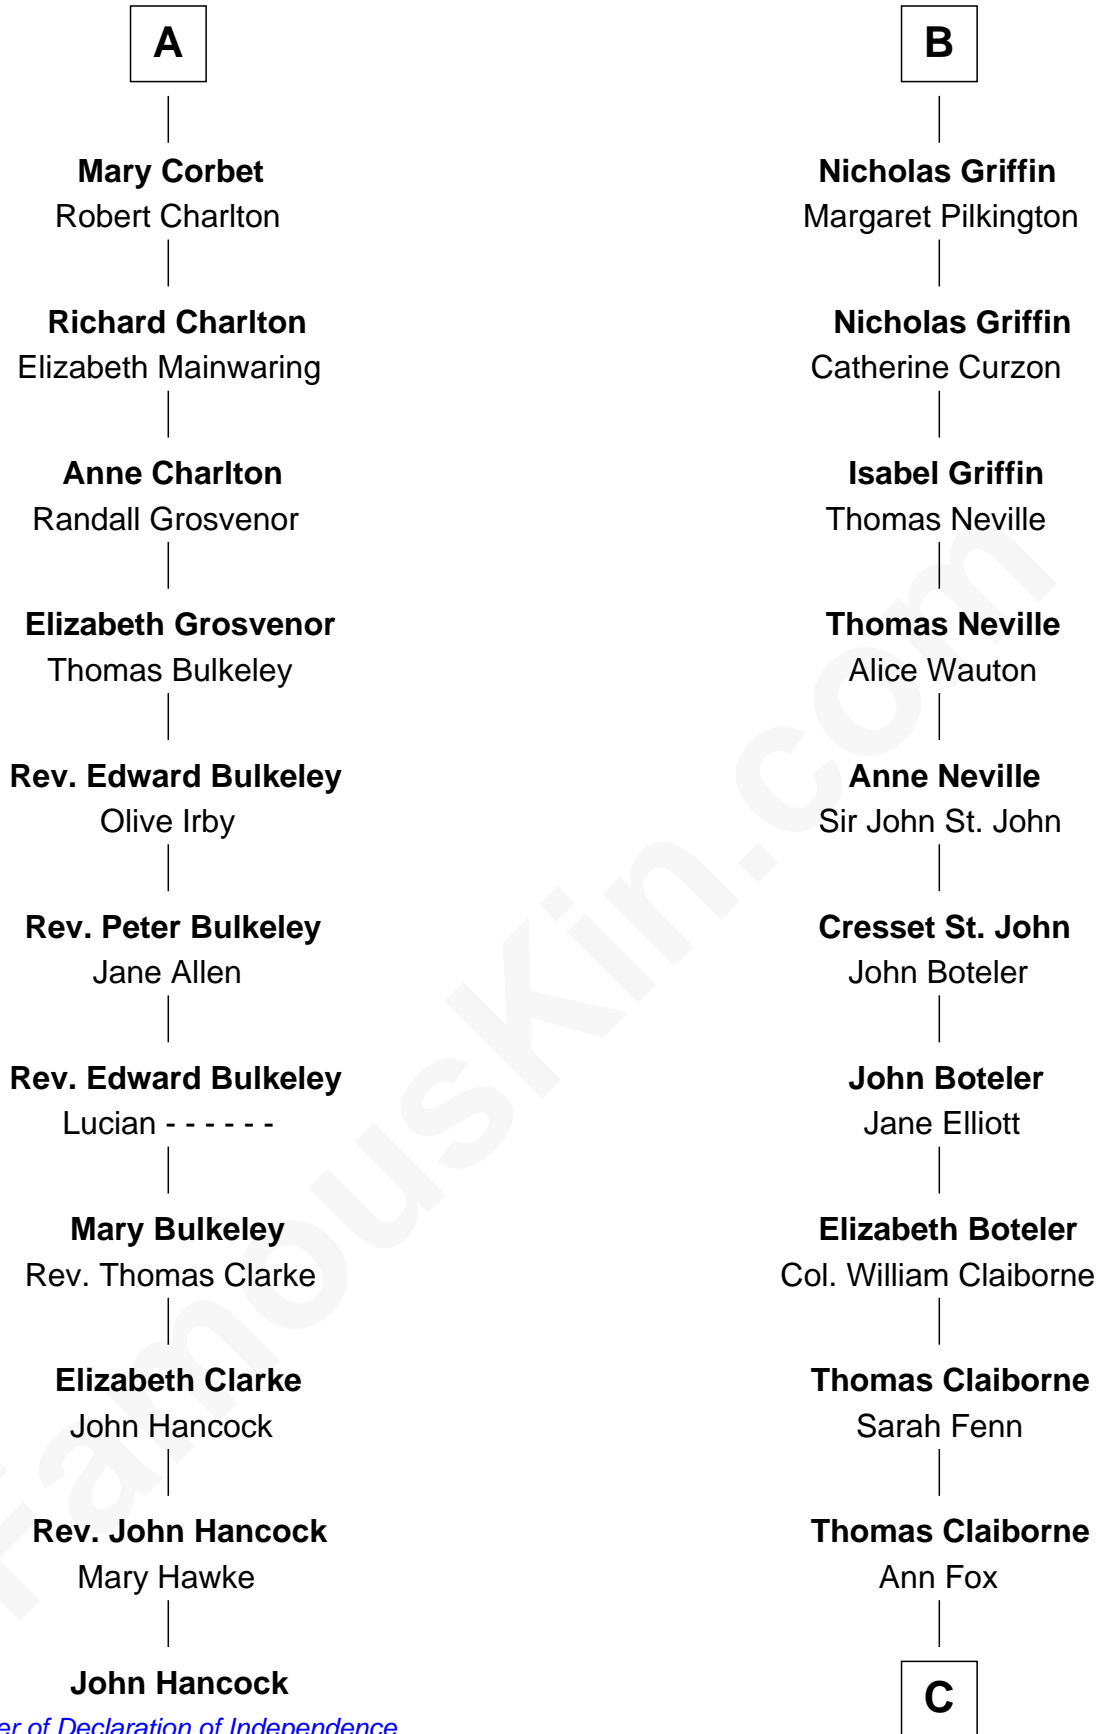

FamousKin.com Relationship Chart of

John Hancock

Signer of the Declaration of Independence

17th cousin 2 times removed of

William C. C. Claiborne

1st Governor of Louisiana

Hugh de Kevelioc
Bertrade de Montfort

C

Nathaniel Claiborne

Jane Cole

William Claiborne

Mary Leigh

William C. C. Claiborne

1st Governor of Louisiana

FamousKin.com