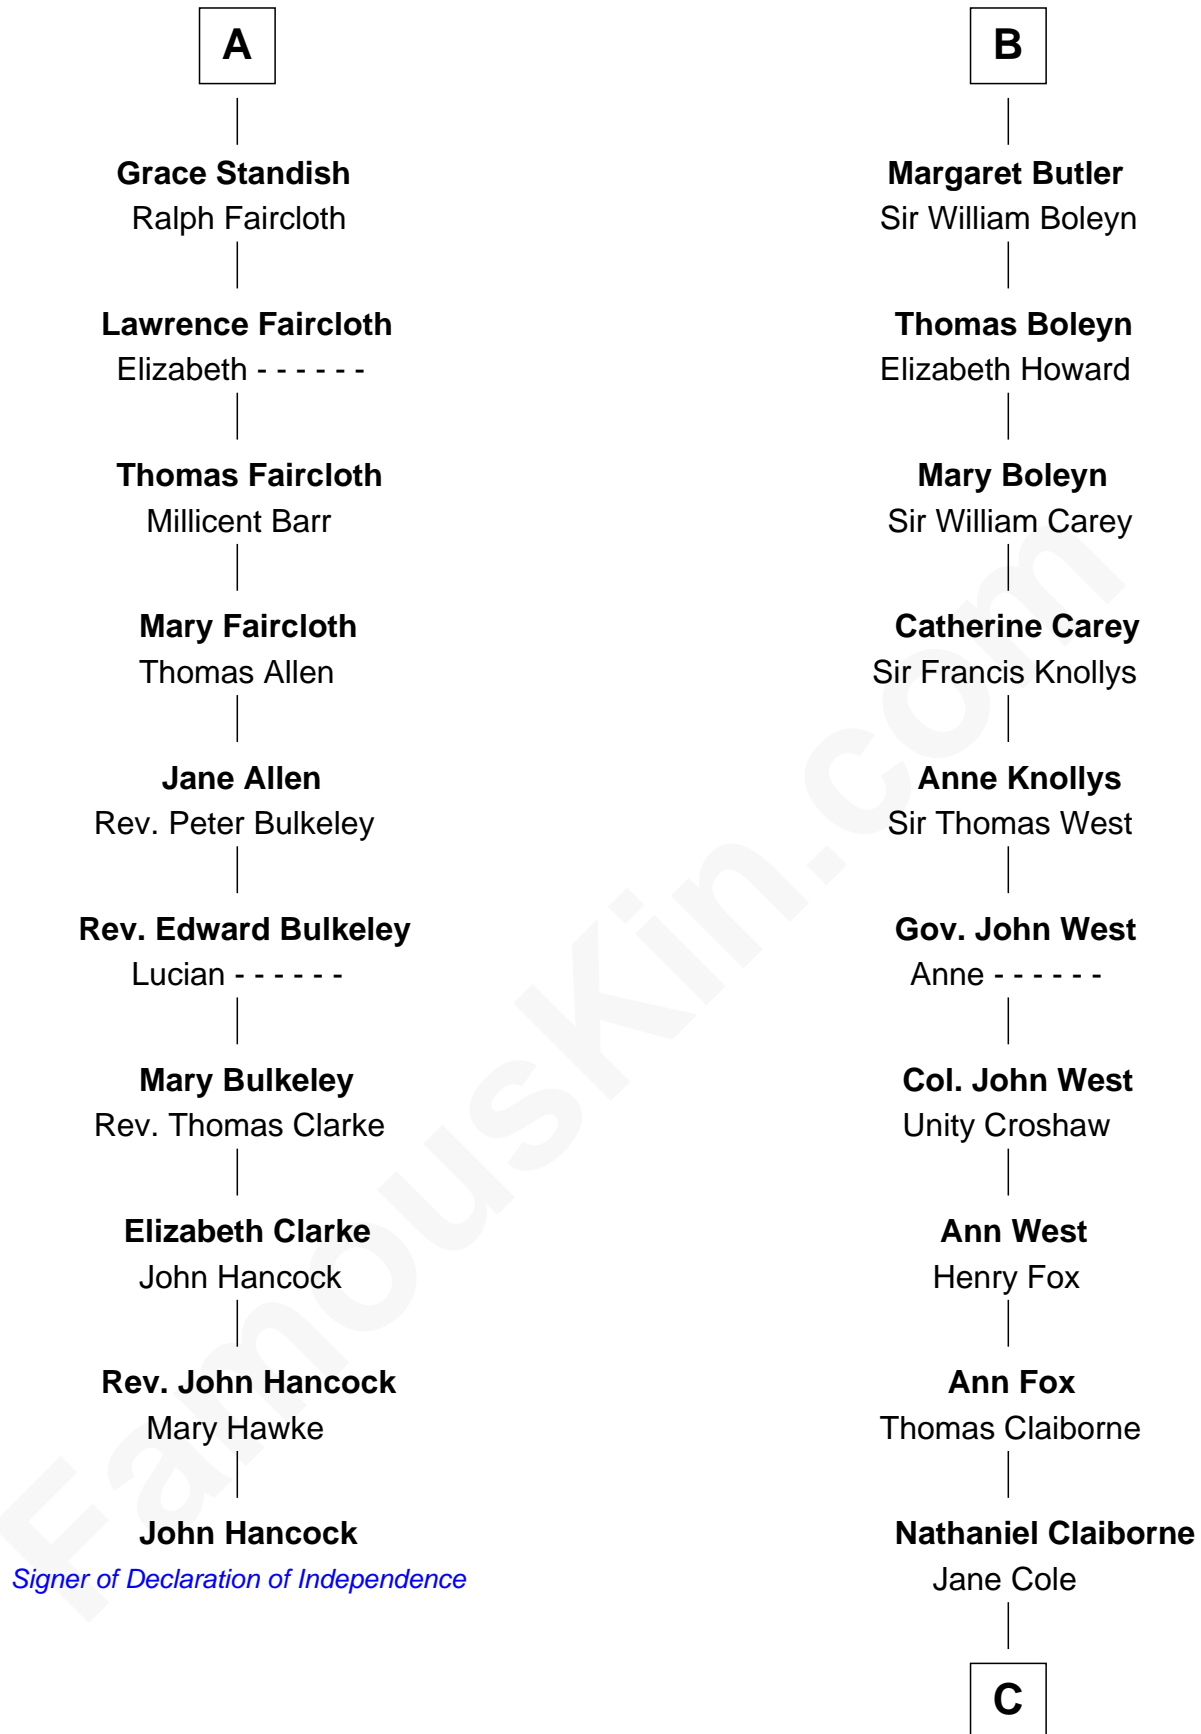

FamousKin.com

Relationship Chart of

John Hancock

Signer of the Declaration of Independence

16th cousin 2 times removed of

William C. C. Claiborne
1st Governor of Louisiana

FamousKin.com