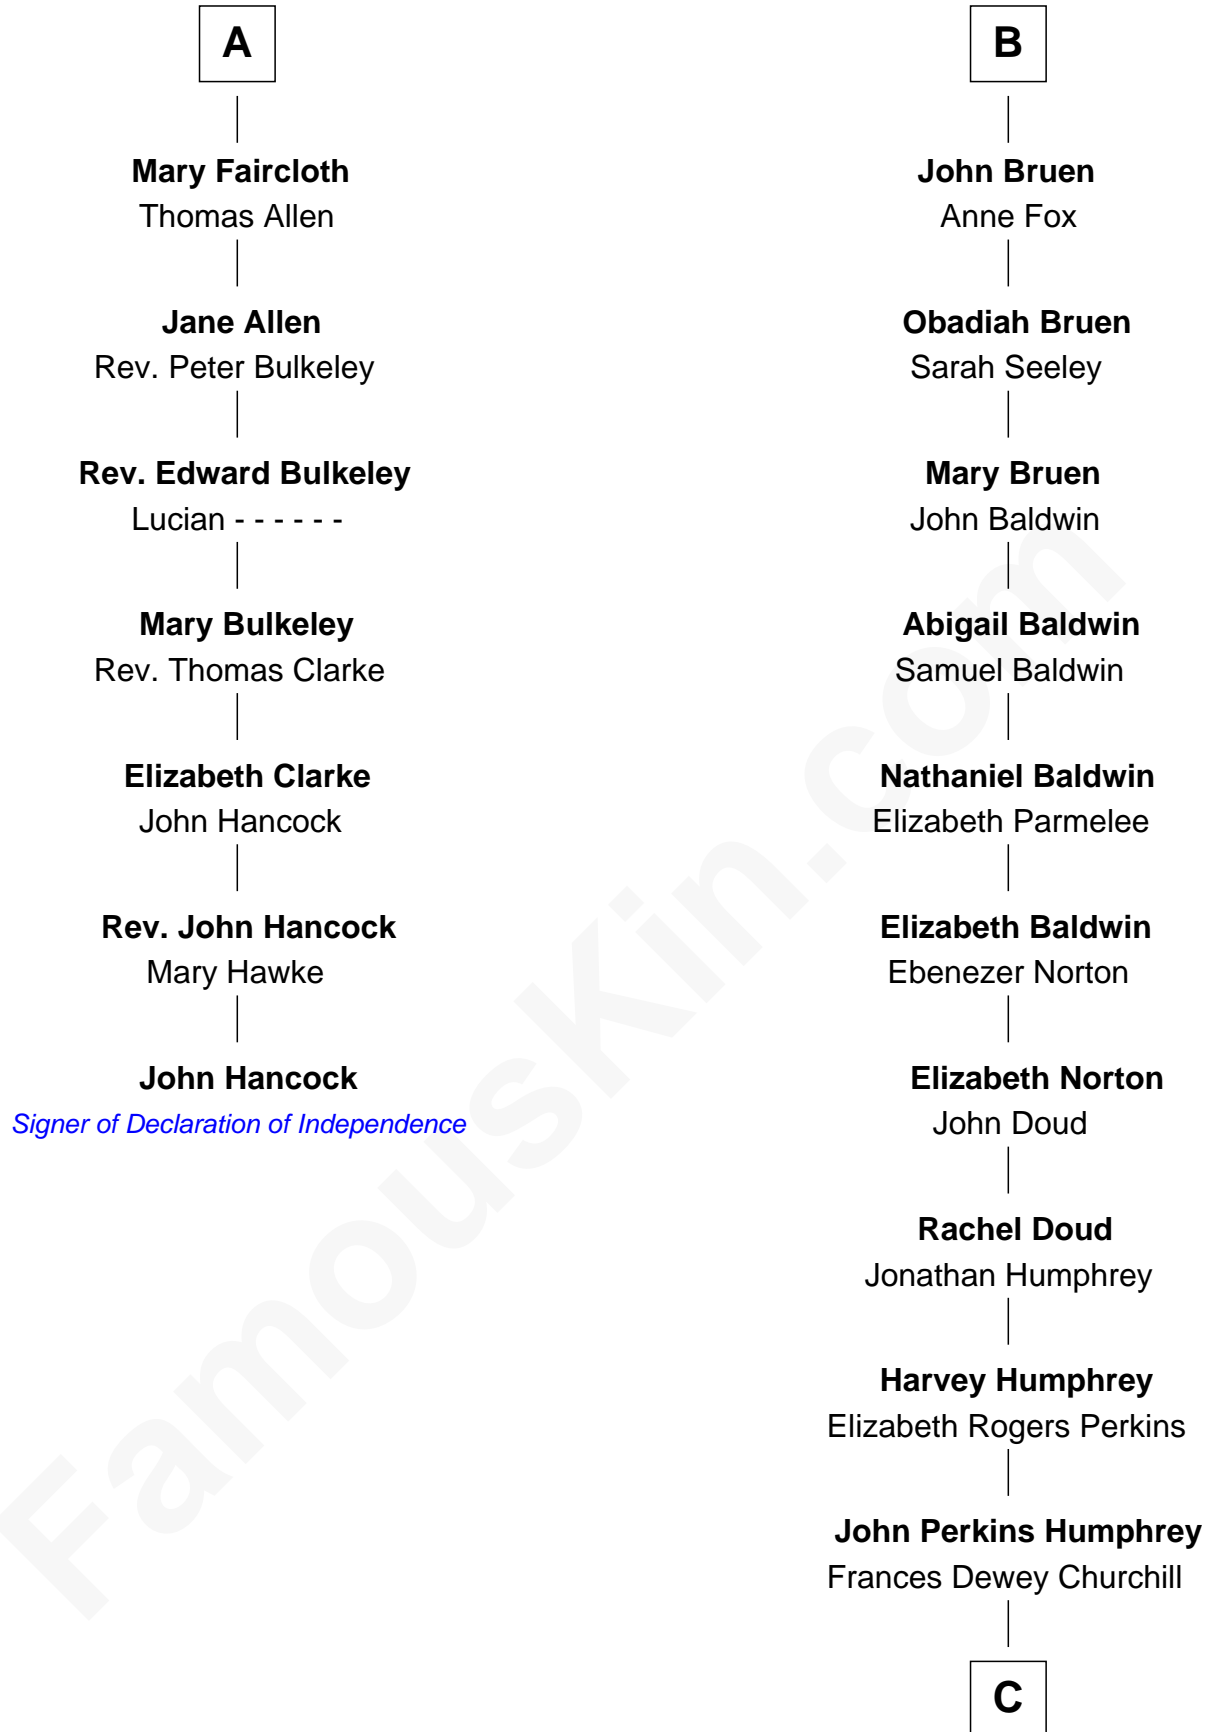

# FamousKin.com Relationship Chart of

**John Hancock**

*Signer of the Declaration of Independence*

13th cousin 5 times removed of

**Humphrey Bogart**

*Movie Actor*

**William le Boteler**  
Elizabeth de Havering

**C**

**Maud Humphrey**  
Dr. Belmont Deforest Bogart

**Humphrey Bogart**  
*Movie Actor*

FamousKin.com