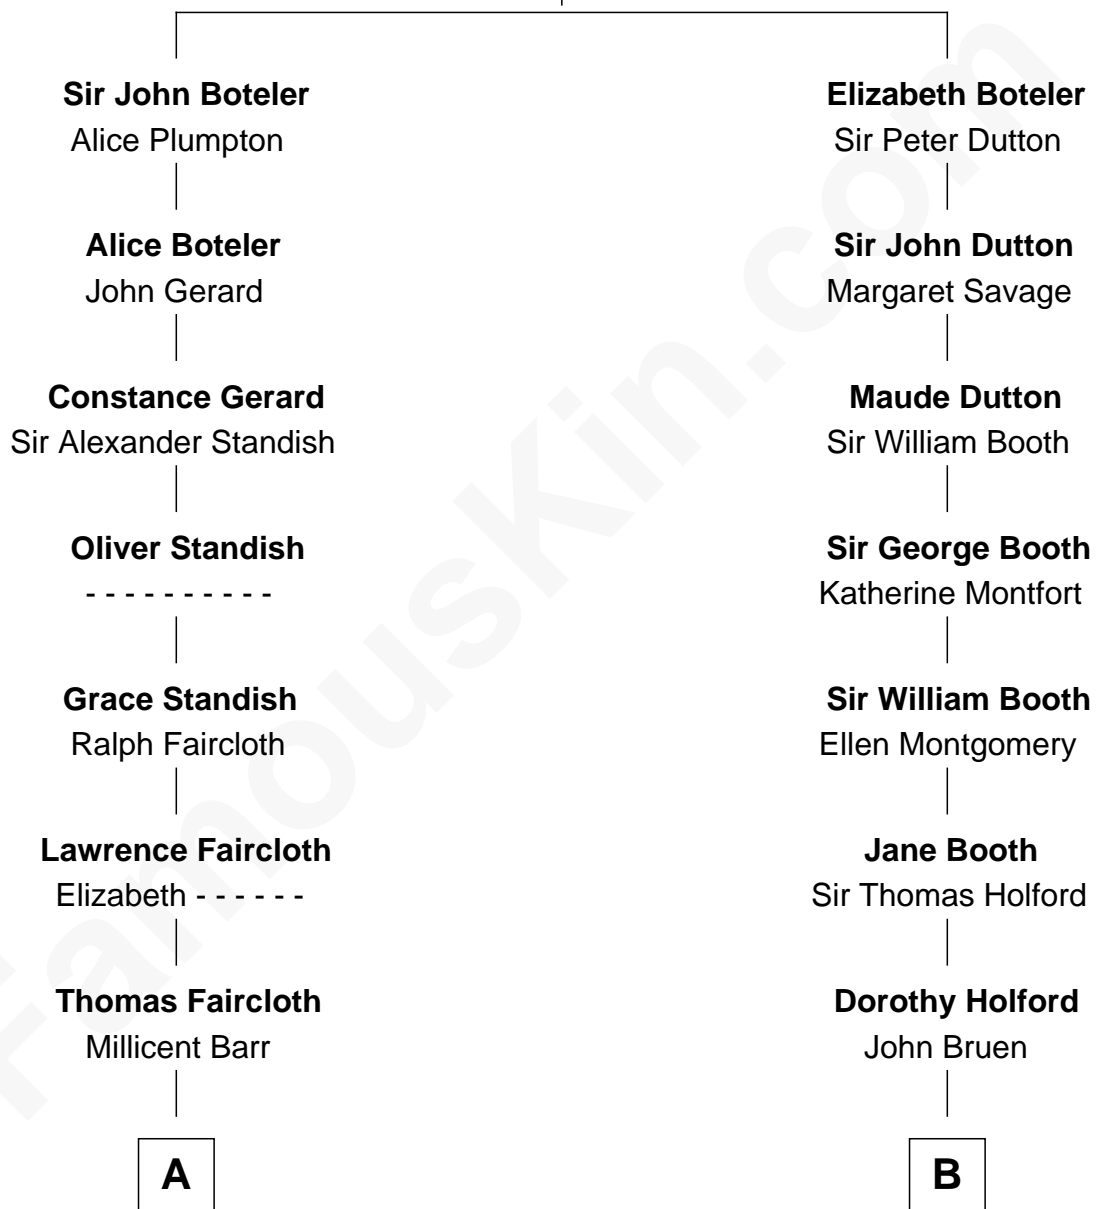

# FamousKin.com Relationship Chart of

**John Hancock**

*Signer of the Declaration of Independence*

13th cousin 5 times removed of

**Humphrey Bogart**

*Movie Actor*

**William le Boteler**  
Elizabeth de Havering

**C**

**Maud Humphrey**  
Dr. Belmont Deforest Bogart

**Humphrey Bogart**  
*Movie Actor*

FamousKin.com