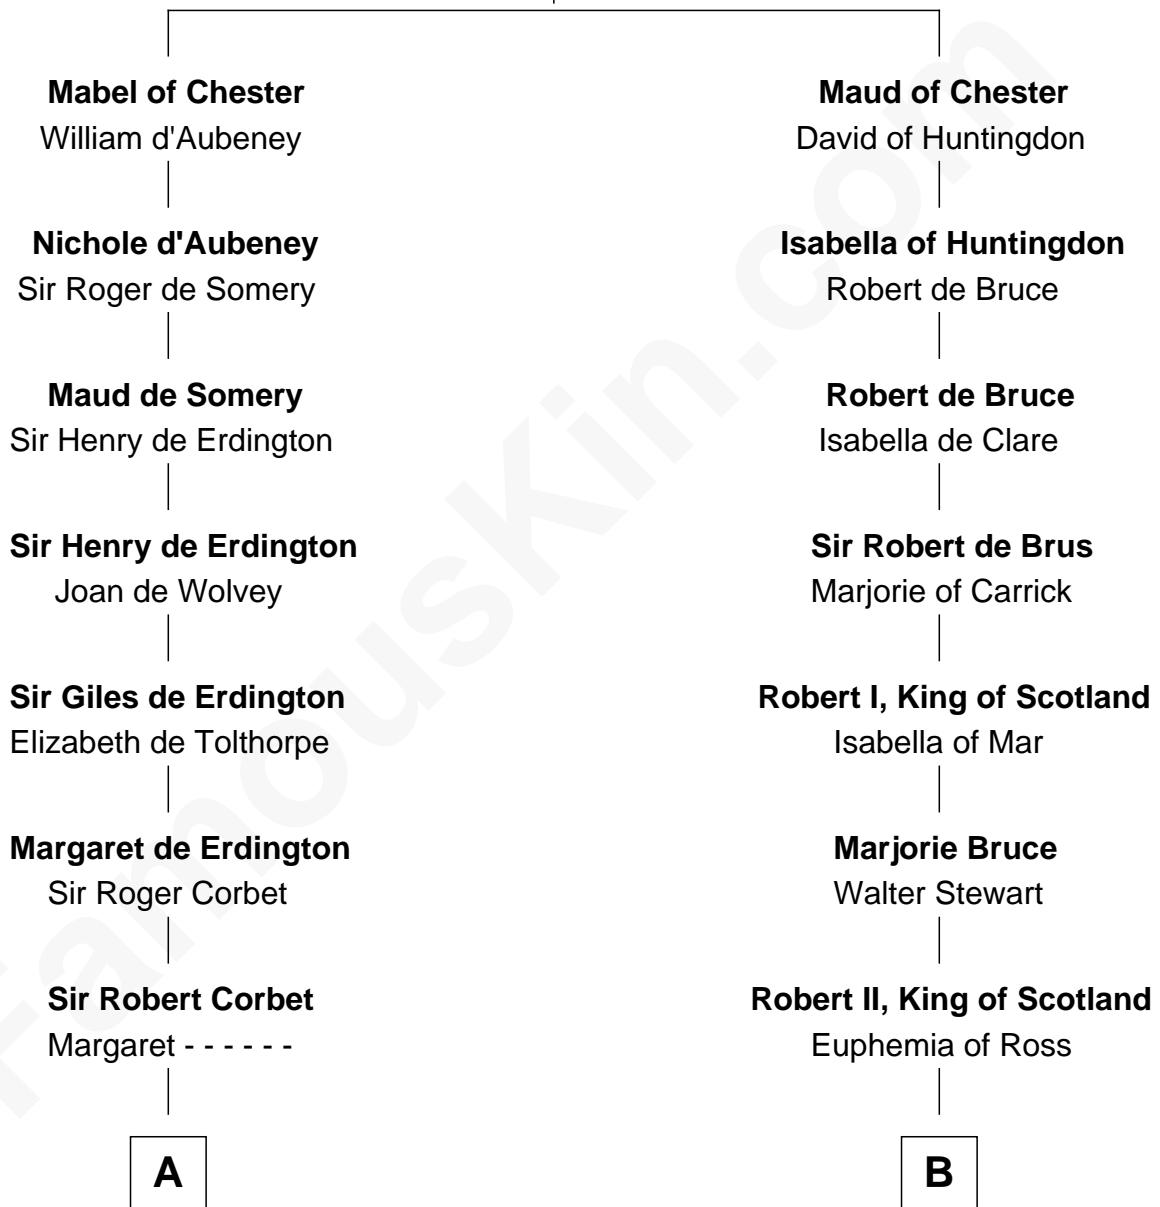

FamousKin.com Relationship Chart of

John Hancock

Signer of the Declaration of Independence

17th cousin 1 time removed of

Patrick Henry

1st and 6th Governor of Virginia

Hugh de Kevelioc
Bertrade de Montfort

C

John Henry
Mrs. Sarah Winston Syme

Patrick Henry
1st & 6th Gov. of Virginia

FamousKin.com