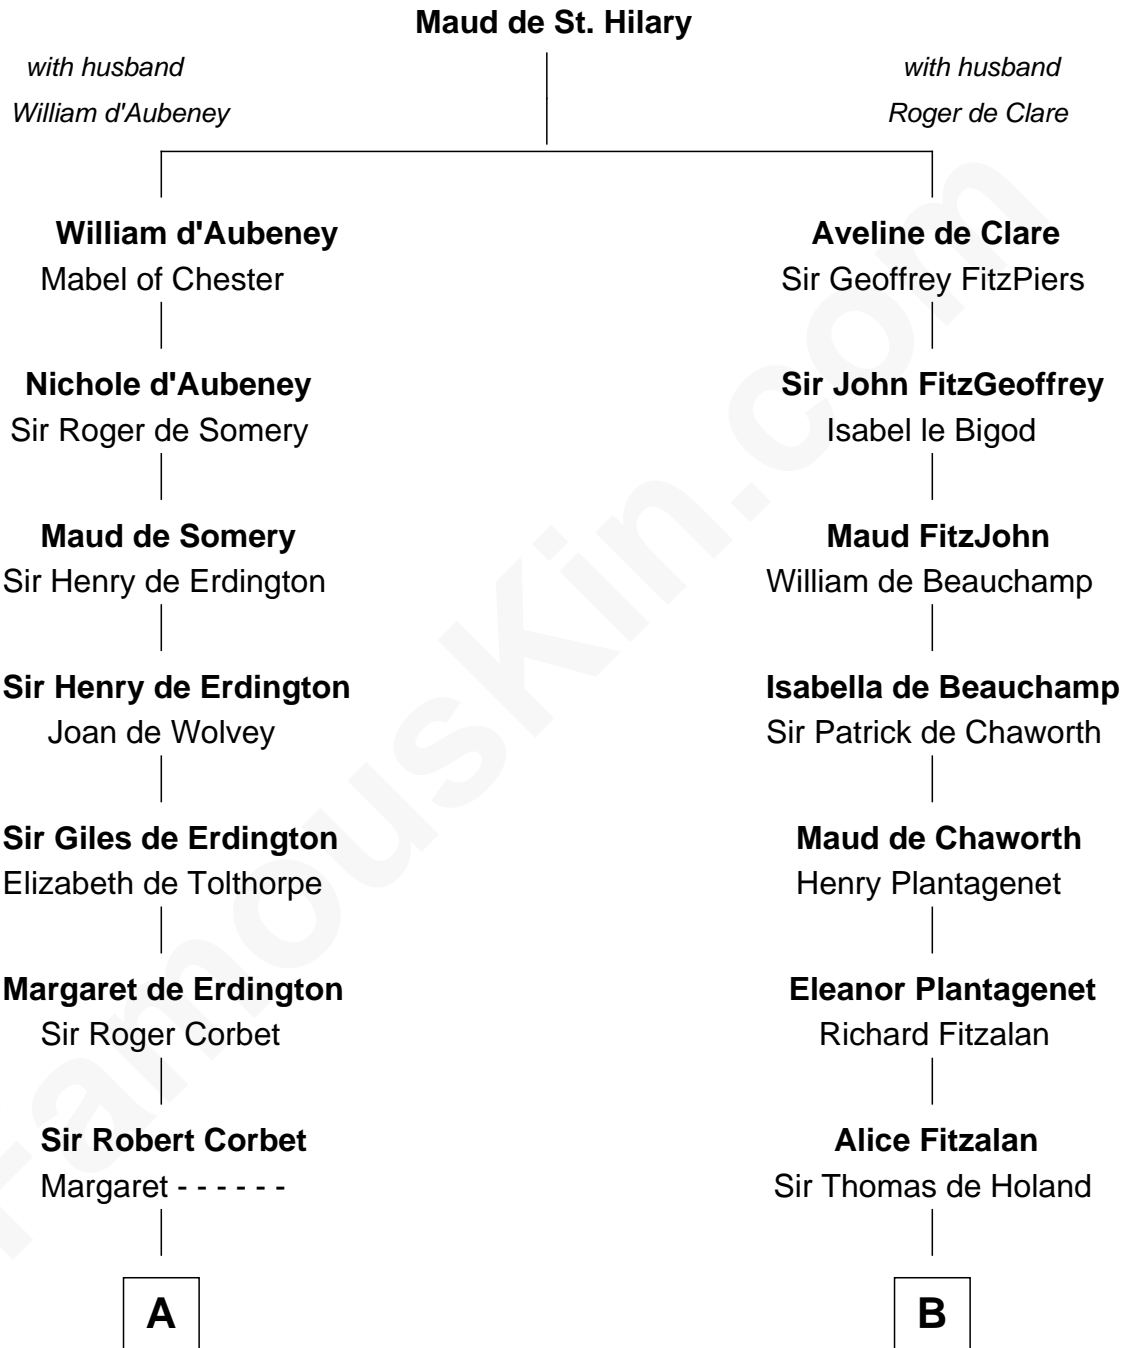

# FamousKin.com Relationship Chart of

**John Hancock**

*Signer of the Declaration of Independence*

17th cousin of

**Patrick Henry**

*1st and 6th Governor of Virginia*

**A**

**Mary Corbet**  
Robert Charlton

**Richard Charlton**  
Elizabeth Mainwaring

**Anne Charlton**  
Randall Grosvenor

**Elizabeth Grosvenor**  
Thomas Bulkeley

**Rev. Edward Bulkeley**  
Olive Irby

**Rev. Peter Bulkeley**  
Jane Allen

**Rev. Edward Bulkeley**  
Lucian - - - - -