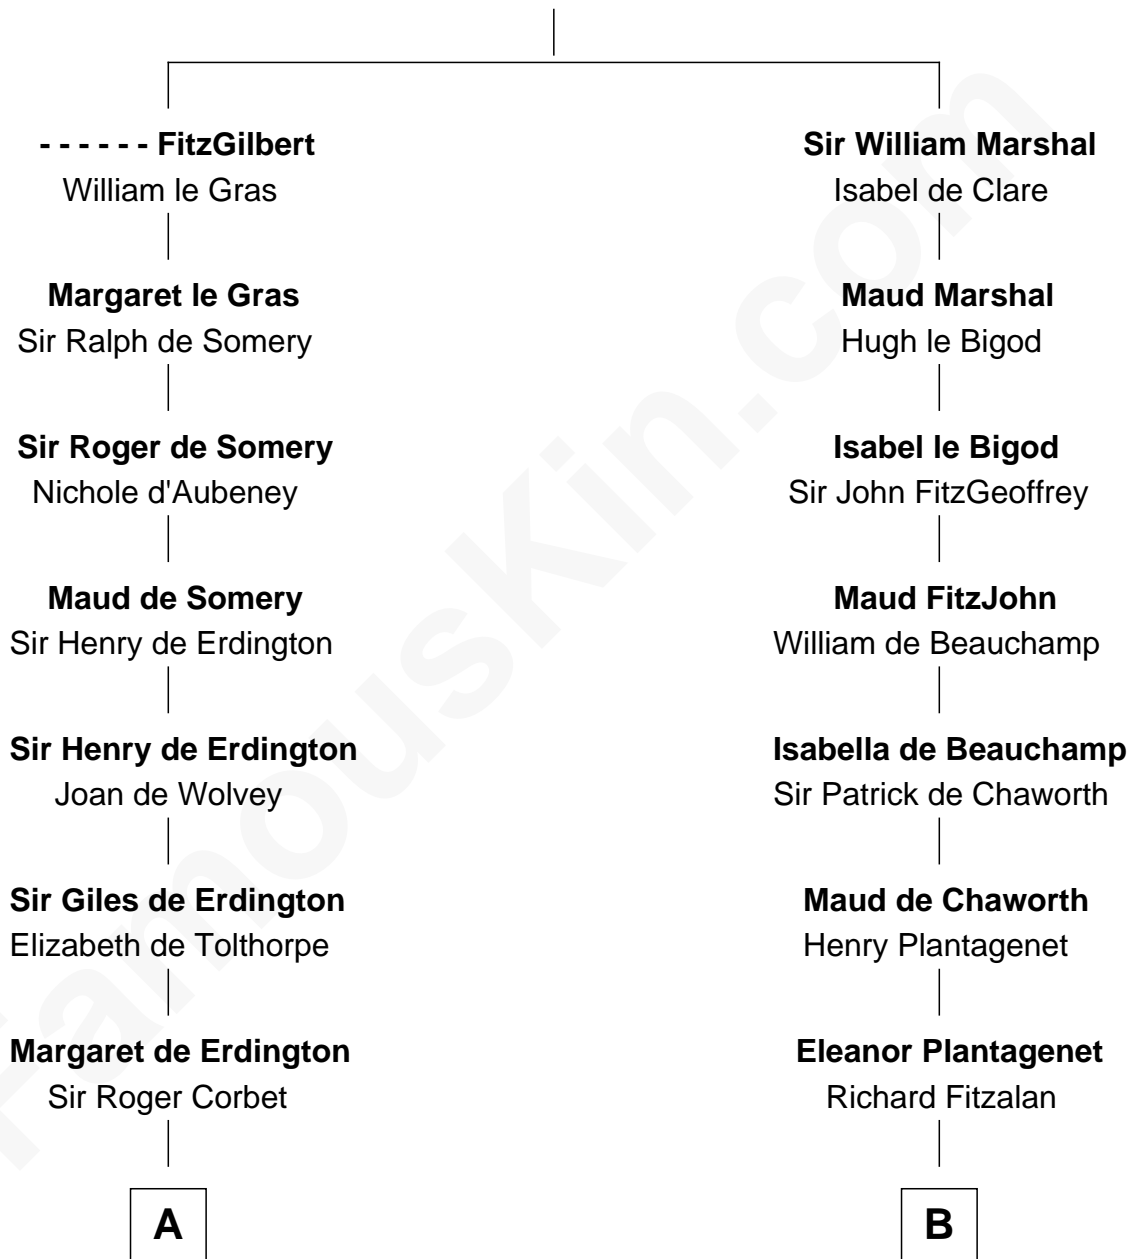

FamousKin.com Relationship Chart of

John Hancock

Signer of the Declaration of Independence

18th cousin of

Patrick Henry

1st and 6th Governor of Virginia

John FitzGilbert
Sybilla of Salisbury

C

Rev. John Hancock

Mary Hawke

John Hancock

Signer of Declaration of Independence

D

John Henry

Mrs. Sarah Winston Syme

Patrick Henry

1st & 6th Gov. of Virginia

FamousKin.com