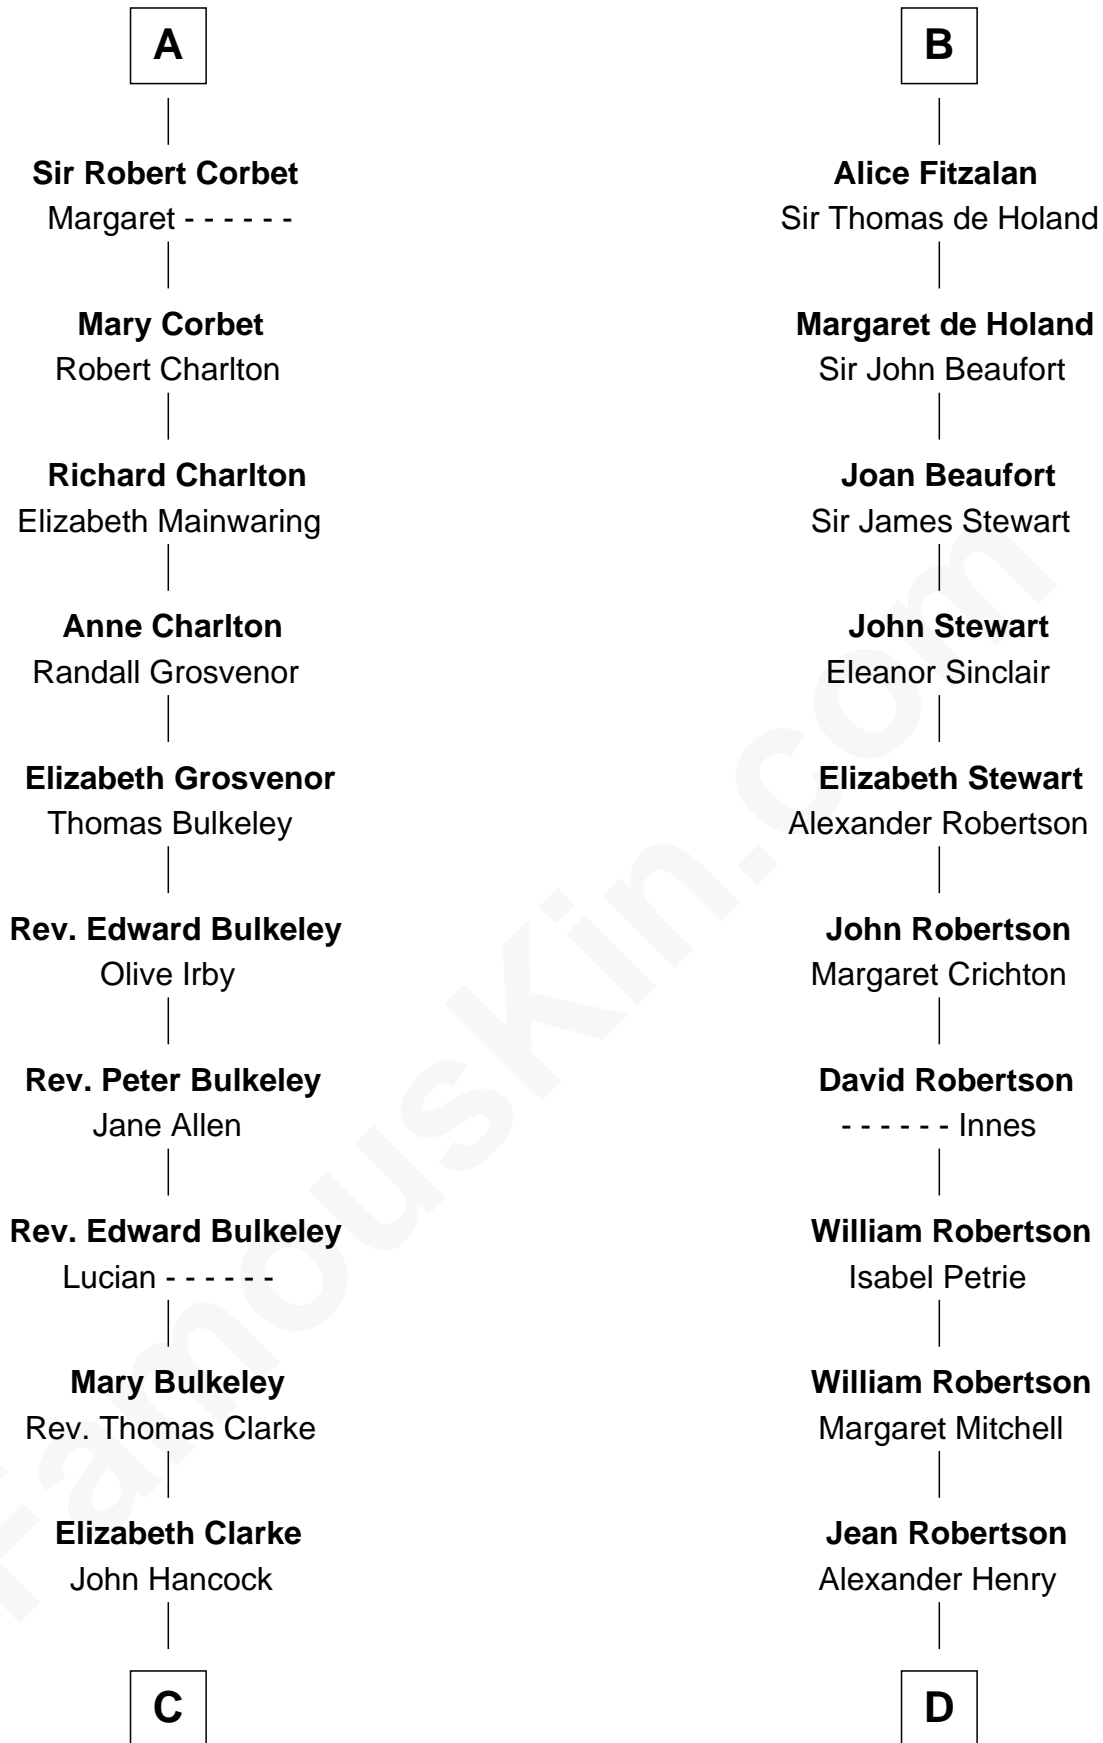

FamousKin.com Relationship Chart of

John Hancock

Signer of the Declaration of Independence

18th cousin of

Patrick Henry

1st and 6th Governor of Virginia

John FitzGilbert
Sybilla of Salisbury

C

Rev. John Hancock

Mary Hawke

John Hancock

Signer of Declaration of Independence

D

John Henry

Mrs. Sarah Winston Syme

Patrick Henry