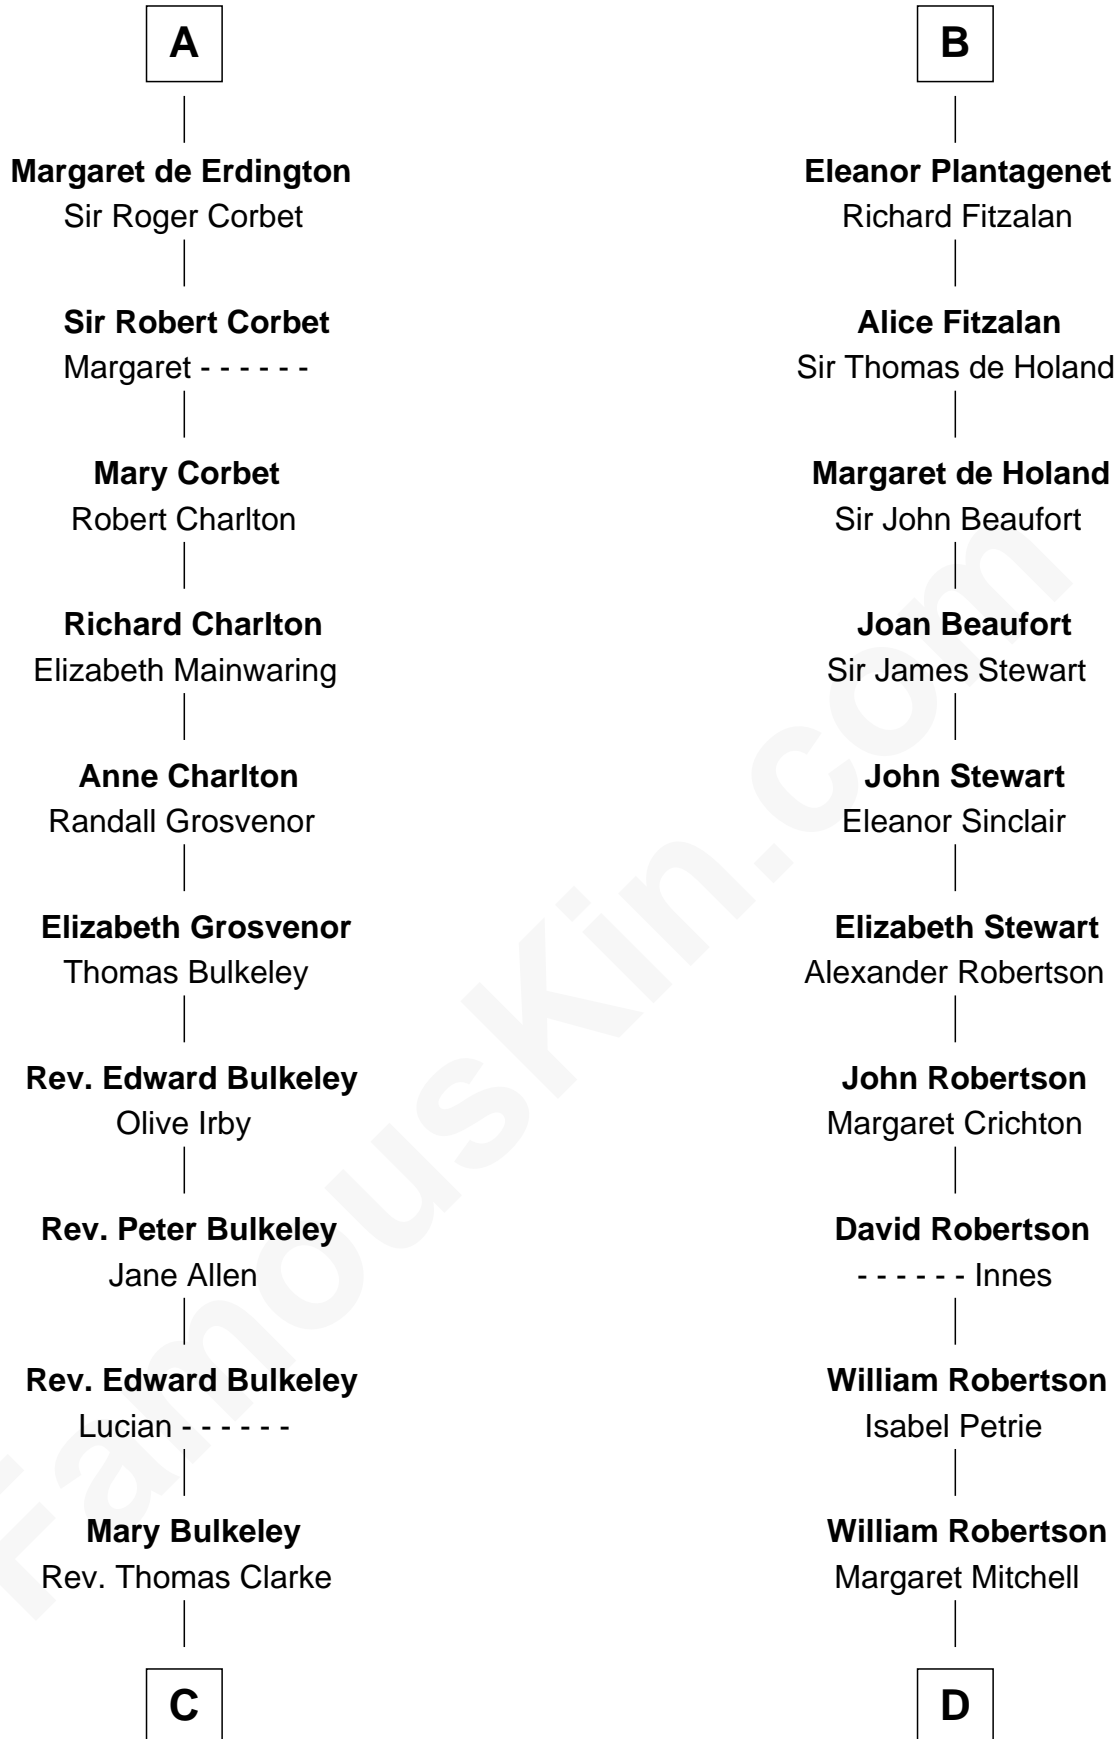

## Relationship Chart of

**John Hancock**

*Signer of the Declaration of Independence*

19th cousin of

**Patrick Henry**

*1st and 6th Governor of Virginia*

**Gottfried I, Count of Louvain**

Ide de Chiny

**C**

**Elizabeth Clarke**

John Hancock

**Rev. John Hancock**

Mary Hawke

**John Hancock**

*Signer of Declaration of Independence*

**D**