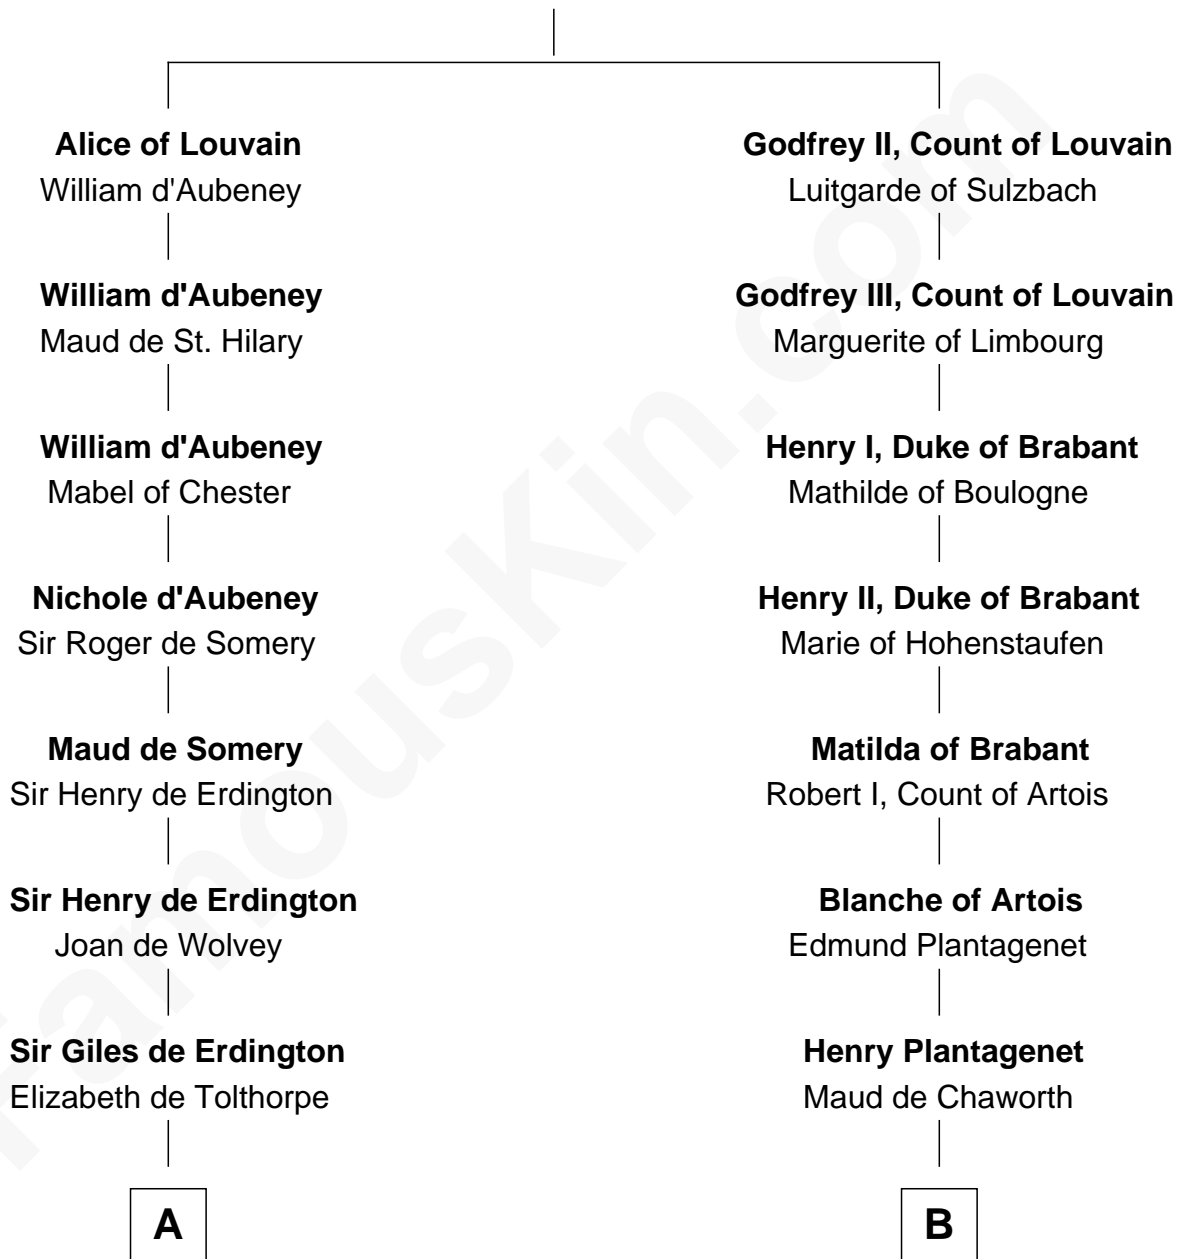

## Relationship Chart of

**John Hancock**

*Signer of the Declaration of Independence*

19th cousin of

**Patrick Henry**

*1st and 6th Governor of Virginia*

**Gottfried I, Count of Louvain**

Ide de Chiny

**C**

**Elizabeth Clarke**

John Hancock

**Rev. John Hancock**

Mary Hawke

**John Hancock**

*Signer of Declaration of Independence*

**D**