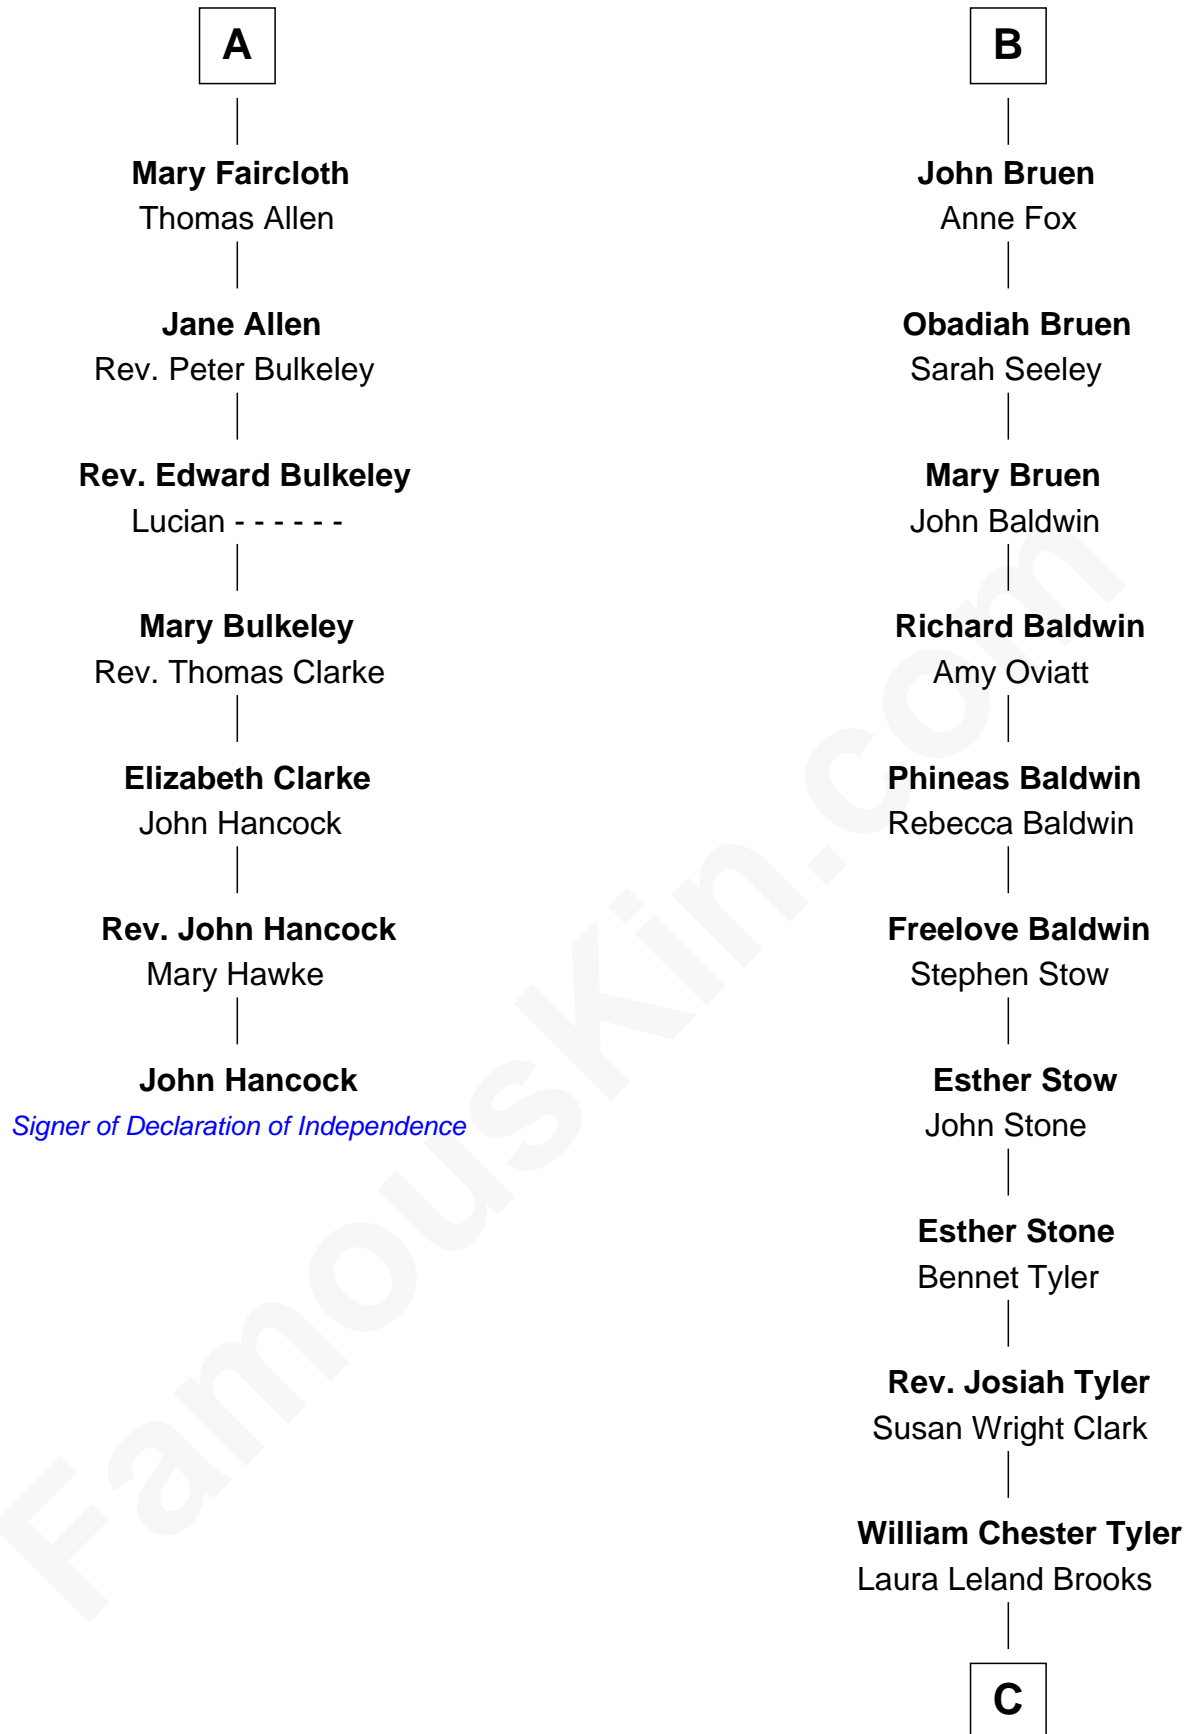

FamousKin.com Relationship Chart of

John Hancock

Signer of the Declaration of Independence

13th cousin 7 times removed of

Kate Upton

Sports Illustrated Swimsuit Cover Model

C

—
Margaret Hastings Tyler

Charles Henry Vial

—
Elizabeth Brooks Vial

Stephen Edward Upton

—
Jefferson Matthew Upton

Shelley Fawn Davis

—
Kate Upton

Model and Actress