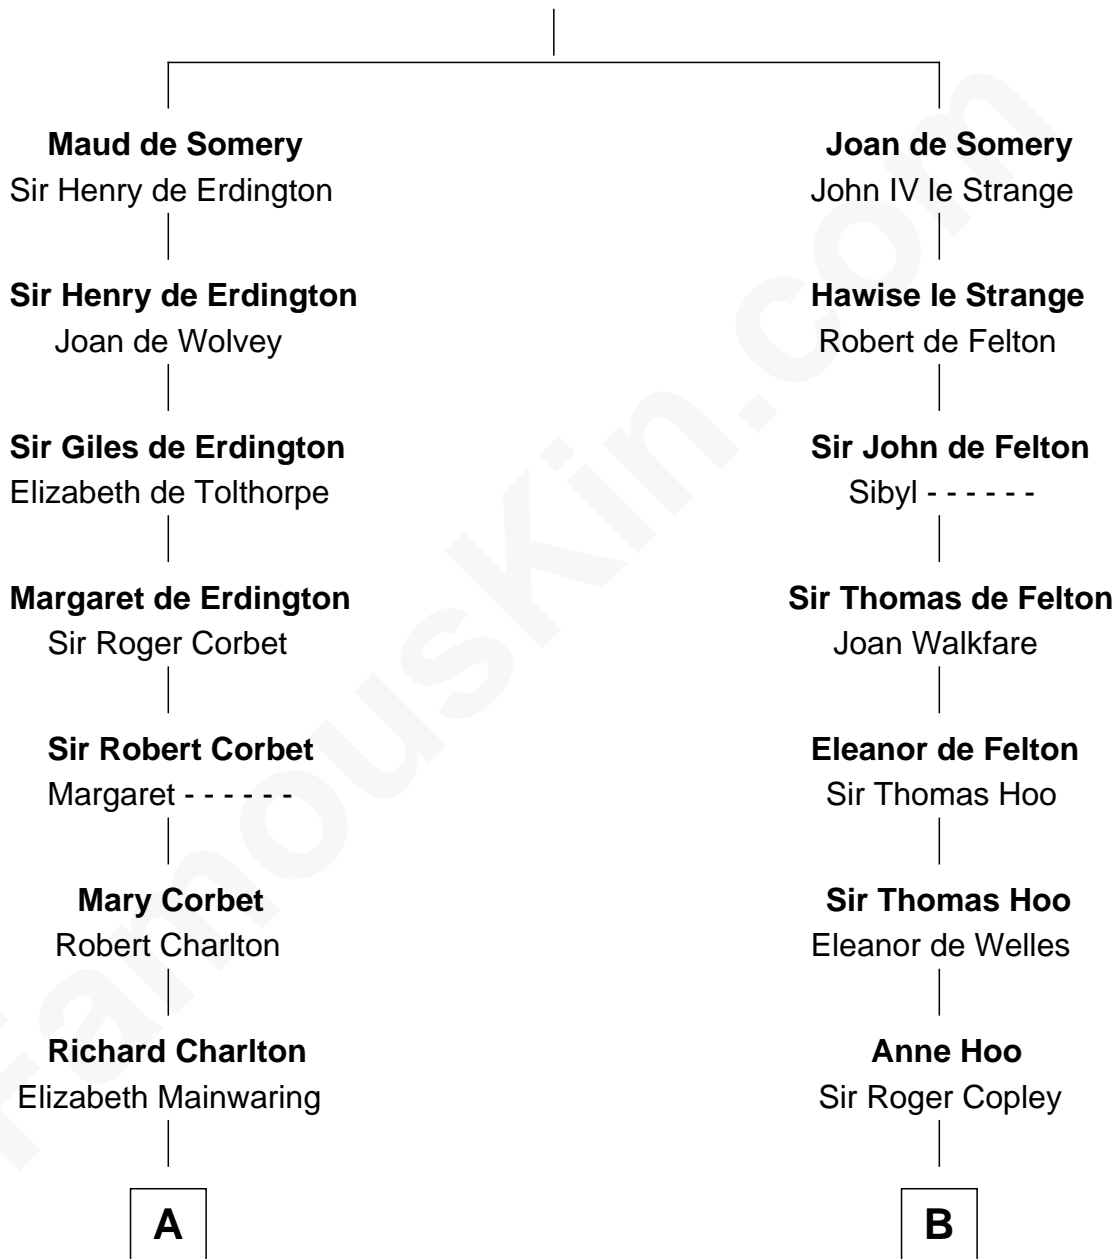

FamousKin.com Relationship Chart of

John Hancock

Signer of the Declaration of Independence

15th cousin 6 times removed of

Ray Bradbury

Author of The Martian Chronicles

Sir Roger de Somery

Nichole d'Aubenev

C

—
Samuel Bradbury

Frances Mary Rohead

—
Samuel Irving Bradbury

Mary Adell Spaulding

—
Samuel Hinkston Bradbury

Minnie Alice Davis

—
Leonard Spaulding Bradbury