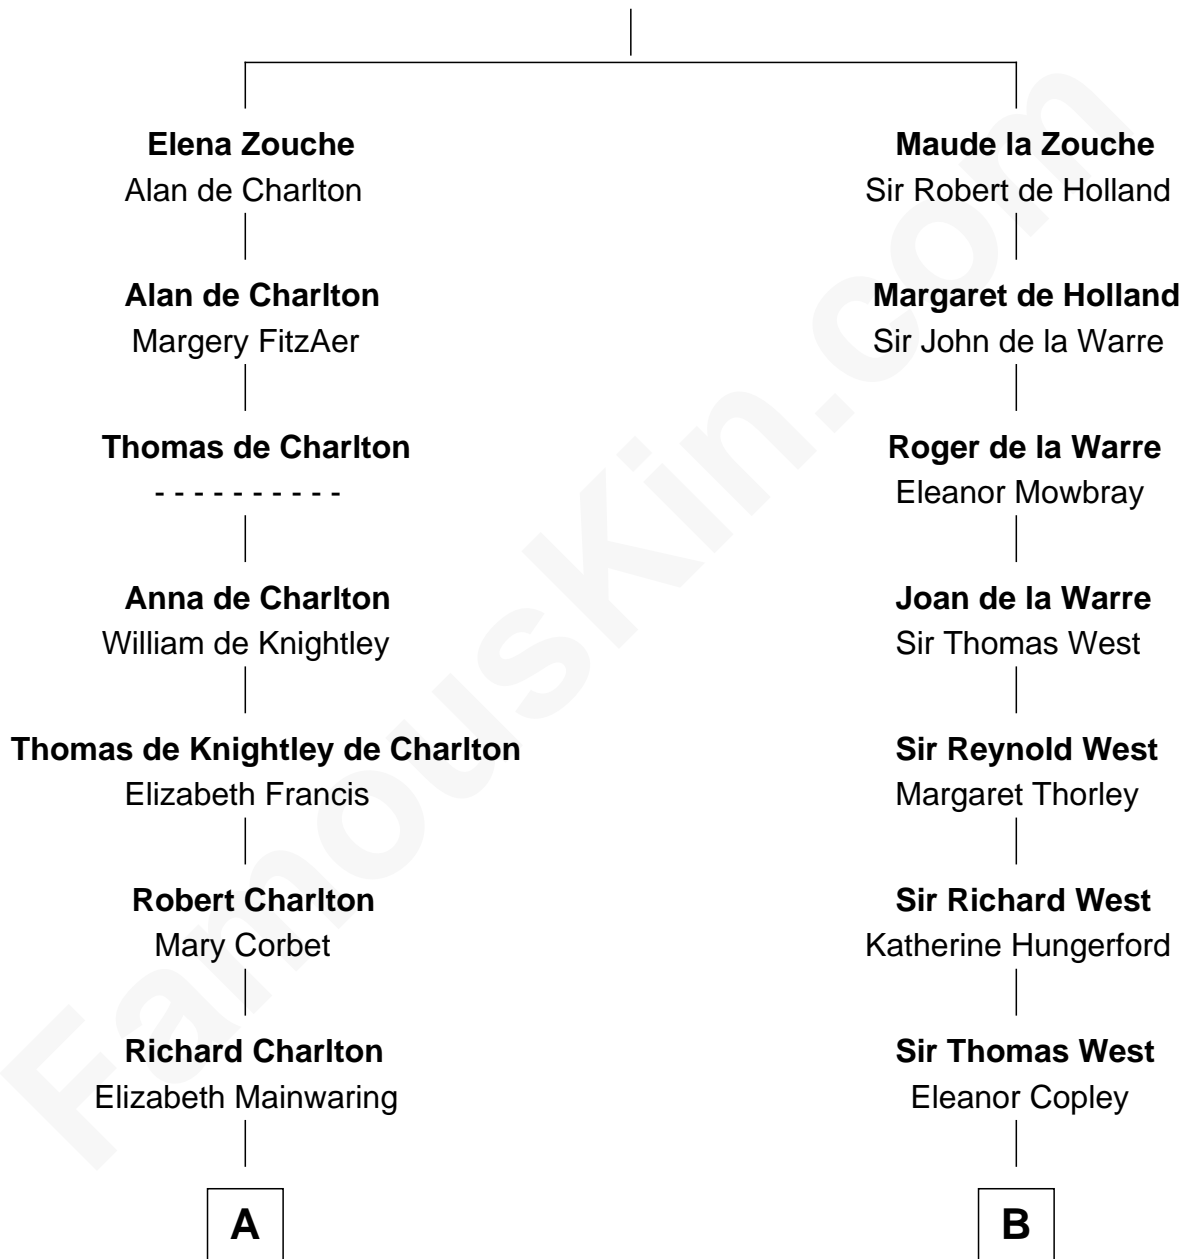

# FamousKin.com Relationship Chart of

**John Hancock**

*Signer of the Declaration of Independence*

15th cousin 5 times removed of

**Ray Bradbury**

*Author of The Martian Chronicles*

**Sir Alan la Zouche**  
Eleanor de Segrave

**C**

—  
**Samuel Irving Bradbury**

Mary Adell Spaulding

—  
**Samuel Hinkston Bradbury**

Minnie Alice Davis

—  
**Leonard Spaulding Bradbury**

Esther Marie Moberg

—  
**Ray Bradbury**