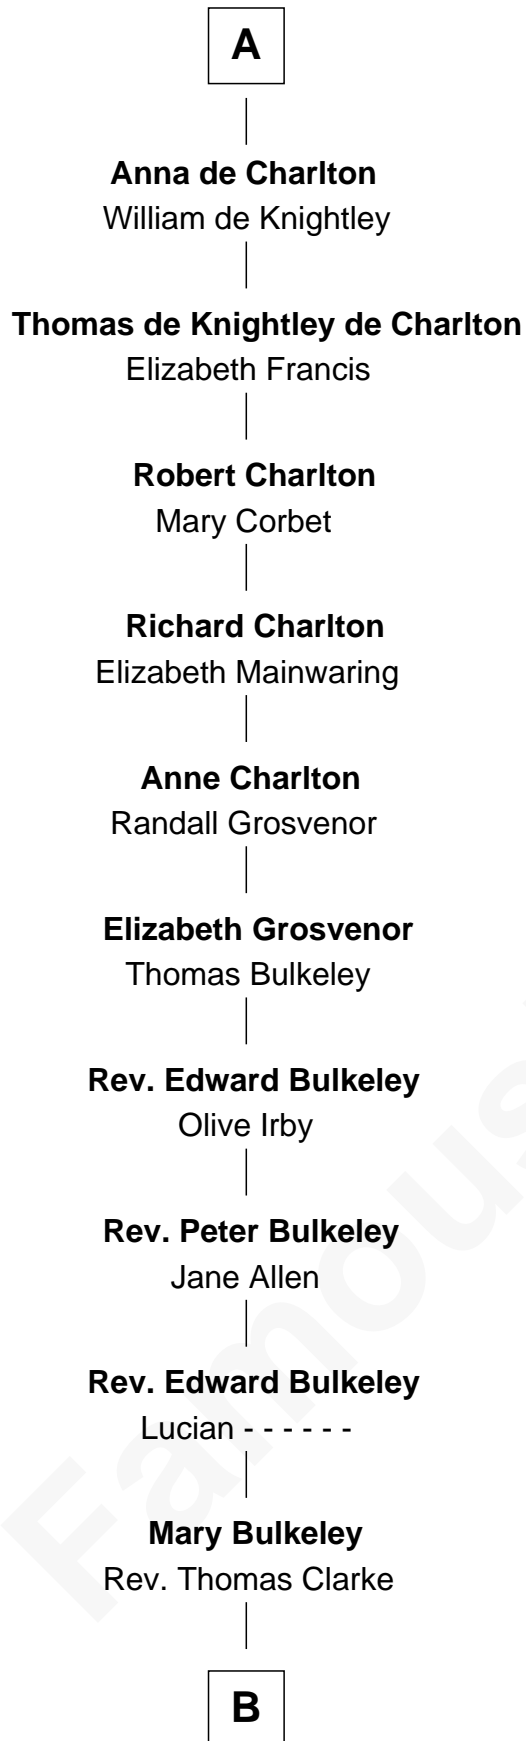

# FamousKin.com Relationship Chart of

**John Hancock**

*Signer of the Declaration of Independence*

2nd cousin 17 times removed of

**King Edward I**

*King of England*

**Henry II, King of England**

*not married*  
*Ida de Tony*

*with wife*  
*Eleanor of Aquitaine*

**Sir William Longespee**

*Ela of Salisbury*

**John, King of England**

*Isabelle of Angoulême*

**Stephen Longespee**

*Emmeline de Ridelisford*

**Henry III, King of England**

*Eleanor of Provence*

**Ela Longespee**

*Sir Roger la Zouche*

**King Edward I**

*King of England*

**Sir Alan la Zouche**

*Eleanor de Segrave*

**Elena Zouche**

*Alan de Charlton*

**Alan de Charlton**

*Margery FitzAer*

**Thomas de Charlton**

A

**B**

Elizabeth Clarke

John Hancock