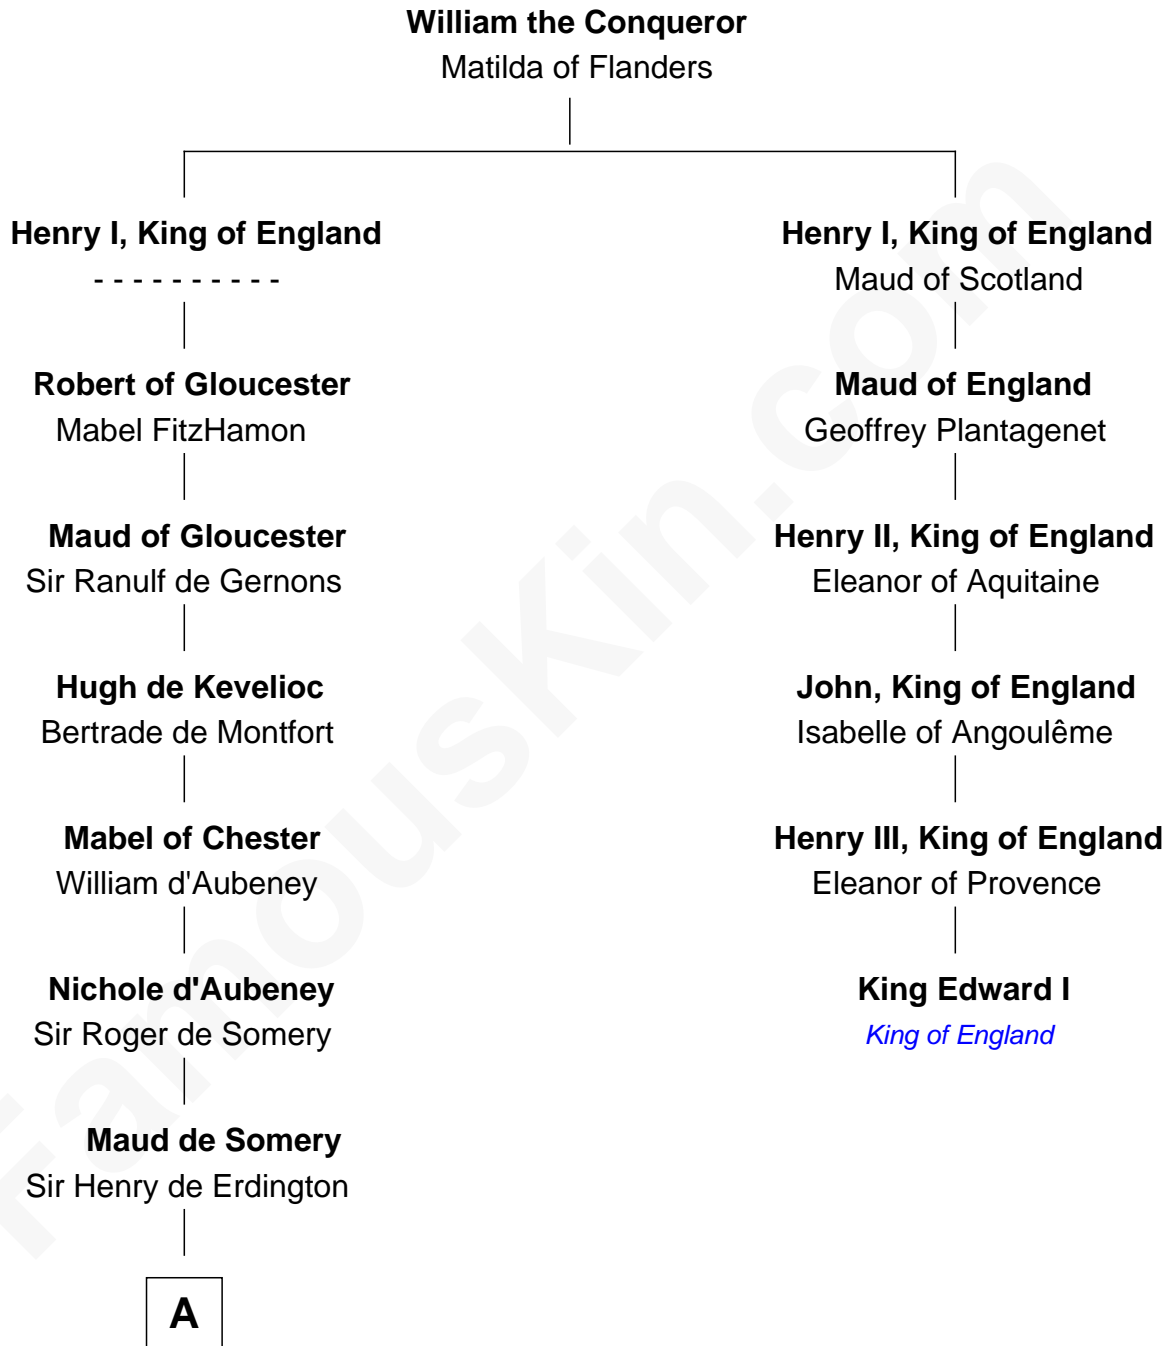

FamousKin.com Relationship Chart of

John Hancock

Signer of the Declaration of Independence

5th cousin 16 times removed of

King Edward I

King of England

B

Rev. Edward Bulkeley

Lucian - - - - -

Mary Bulkeley

Rev. Thomas Clarke

Elizabeth Clarke

John Hancock

Rev. John Hancock

Mary Hawke

John Hancock