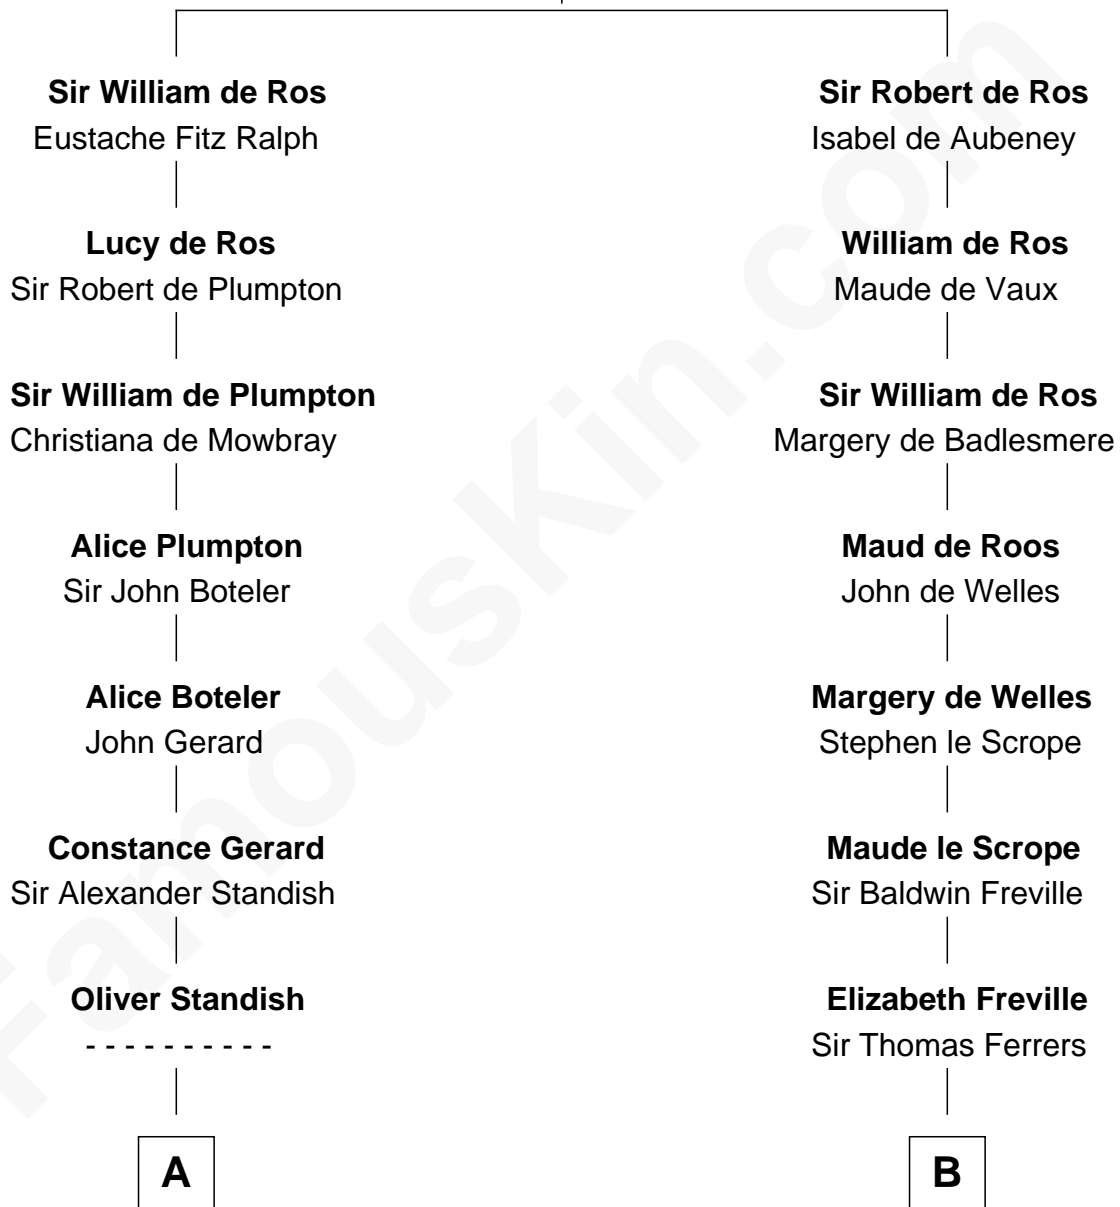

## Relationship Chart of

### John Hancock

Signer of the Declaration of Independence

16th cousin 3 times removed of

### Hetty Green

"The Witch of Wall Street"

**Sir William de Ros**

Lucy FitzPiers

**C**

**Gideon Howland**  
Mehitable Howland

**Abby Slocum Howland**  
Edward Mott Robinson

**Hetty Green**