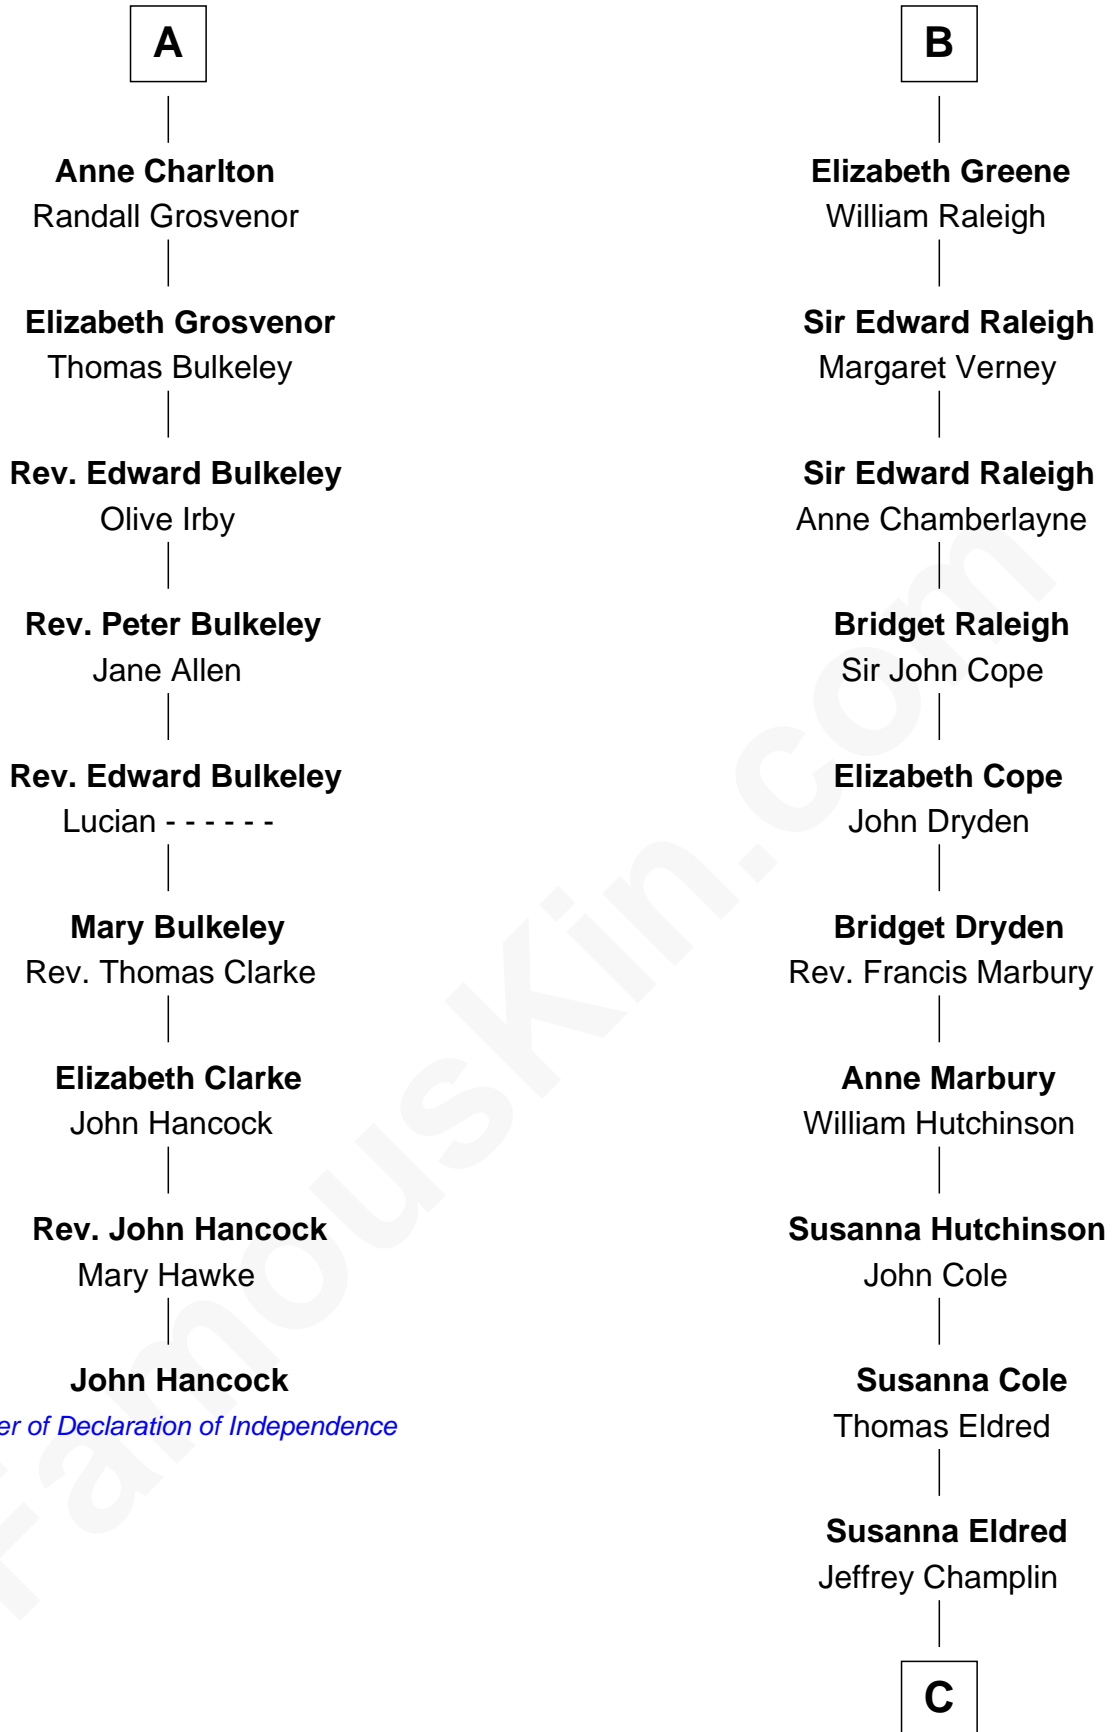

FamousKin.com Relationship Chart of

John Hancock

Signer of the Declaration of Independence

15th cousin 6 times removed of

Shanghai Pierce

Texas Cattleman

Sir Roger de Somery

Nichole d'Aubenev

Hanna Phillips Head

Shanghai Pierce

Texas Cattleman